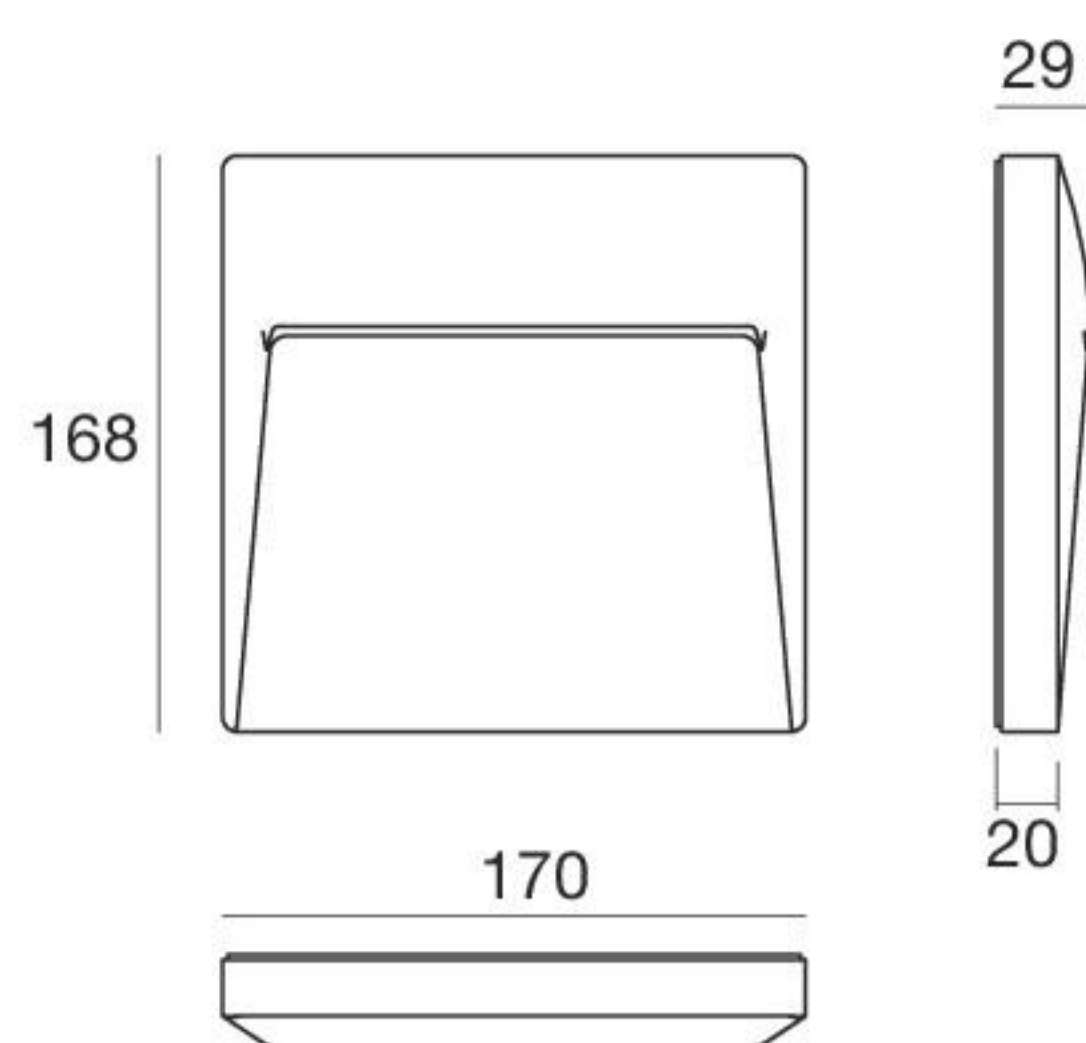

Envelope_W Wall-Recessed | Path-marker | 24 V | topLED 7 W

CRI 80

White	81343	3000 K	619 lm	W	Asymmetric	07
Grey	81291	4000 K	643 lm	N		
BK Grey	81290					
Cor-Ten	81292					

Recessed casing

99744
Outer casing for
brickwork-mounted
installation

Envelope_W Wall-Recessed | Path-marker | 24 V | topLED

CRI 80 - 11 W

White	81344	3000 K	1032 lm	W	Asymmetric	07
Grey	81294	4000 K	1073 lm	N		
BK Grey	81293					
Cor-Ten	81295					

CRI 80 - 17 W

White	81512	3000 K	1600 lm	W	Asymmetric	07
Grey	81510	4000 K	1684 lm	N		
BK Grey	81509					
Cor-Ten	81511					