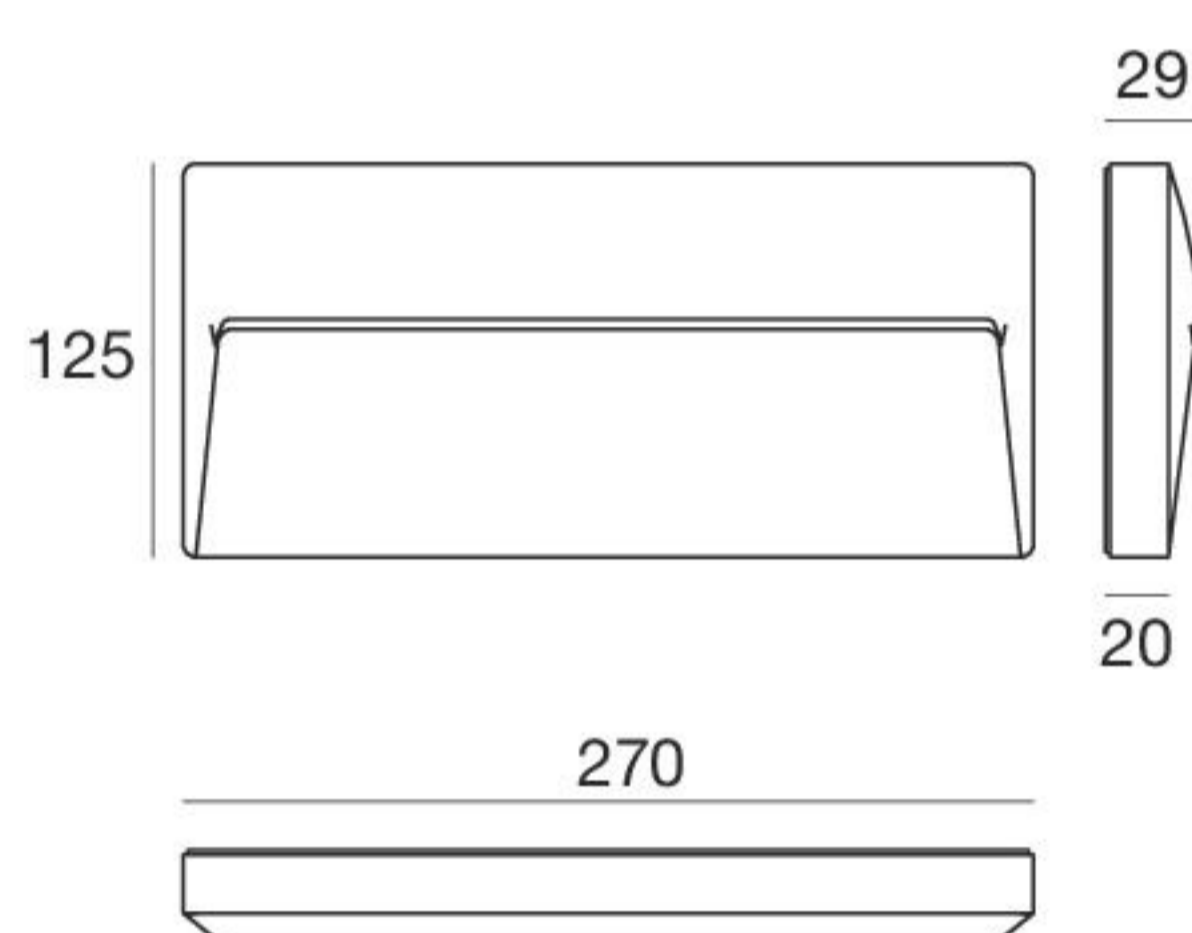

Envelope_W Wall-Recessed | Path-marker | 24 V | topLED 7 W

CRI 80

White	81343	3000 K	619 lm	W	Asymmetric	07
Grey	81291	4000 K	643 lm	N		
BK Grey	81290					
Cor-Ten	81292					

Recessed casing

99744
Outer casing for
brickwork-mounted
installation

Envelope_W Wall-Recessed | Path-marker | 24 V | topLED

CRI 80 - 11 W

White	81344	3000 K	1032 lm	W	Asymmetric	07
Grey	81294	4000 K	1073 lm	N		
BK Grey	81293					
Cor-Ten	81295					

CRI 80 - 17 W

White	81512	3000 K	1600 lm	W	Asymmetric	07
Grey	81510	4000 K	1684 lm	N		
BK Grey	81509					
Cor-Ten	81511					