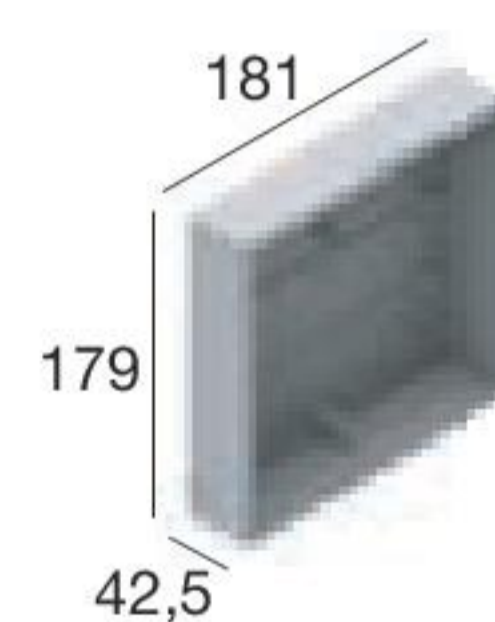

Envelope_W Wall-Recessed | Path-marker | 24 V | topLED 7 W

CRI 80

White	81343	3000 K	619 lm	W	Asymmetric	07
Grey	81291	4000 K	643 lm	N		
BK Grey	81290					
Cor-Ten	81292					

Recessed casing

99744
Outer casing for
brickwork-mounted
installation

Envelope_W Wall-Recessed | Path-marker | 24 V | topLED

CRI 80 - 11 W

White	81344	3000 K	1032 lm	W	Asymmetric	07
Grey	81294	4000 K	1073 lm	N		
BK Grey	81293					
Cor-Ten	81295					

CRI 80 - 17 W

White	81512	3000 K	1600 lm	W	Asymmetric	07
Grey	81510	4000 K	1684 lm	N		
BK Grey	81509					
Cor-Ten	81511					