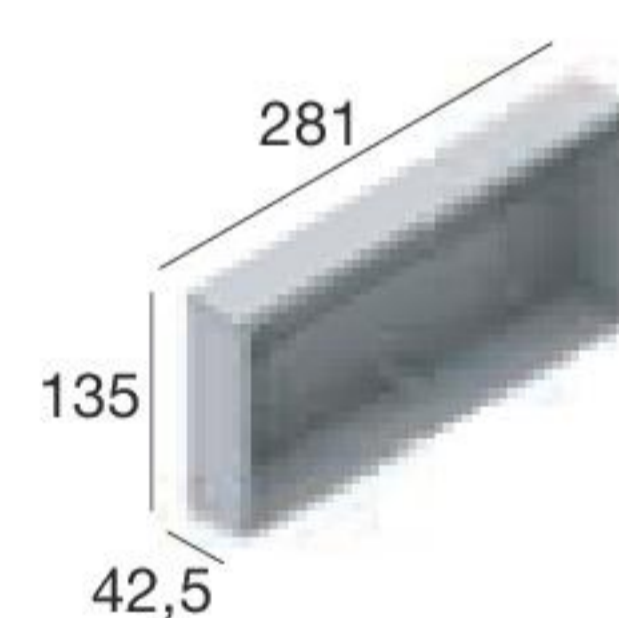

Recessed casing