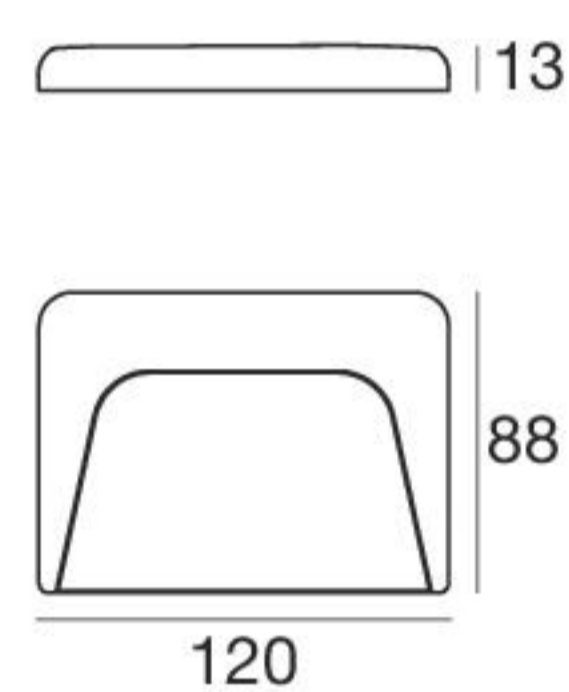

Envelope | Path-marker | powerLED 1 W 350 mA

CRI 80

White	<b>96976</b>	2700 K	136 lm	<b>M</b>	Asymmetric	<b>07</b>
Grey	<b>96978</b>	3000 K	145 lm	<b>W</b>		
BK Grey	<b>80605</b>	4000 K	155 lm	<b>N</b>		
Cor-Ten	<b>96979</b>					

Electronics

<b>89419</b> ON/OFF 1 - 2 art.	<b>89421</b> ON/OFF 3 - 6 art.	<b>99183</b> ON/OFF 6 - 12 art.

Recessed casing

1009  
**84336 / 84915**

RTG **96976W07**  
**96976N07**  
**96978W07**  
**96979W07**

Envelope\_W Wall | Path-marker | 24 V | topLED 1 W

CRI 80

White	<b>97167</b>	2700 K	54 lm	<b>M</b>	Asymmetric	<b>07</b>
Grey	<b>97169</b>	3000 K	54 lm	<b>W</b>		
BK Grey	<b>81339</b>	4000 K	60 lm	<b>N</b>		
Cor-Ten	<b>81340</b>					

Electronics

<b>89488</b> ON/OFF 1 - 14 art.	<b>89179</b> ON/OFF 1 - 24 art.	<b>89359</b> ON/OFF 1 - 48 art.	<b>99332</b> 0/1-10V 1 - 150 art.	<b>99722</b> DALI 1 - 120 art.

RTG **97170W07**

Envelope\_W Recessed | Path-marker | 24 V | topLED 1 W