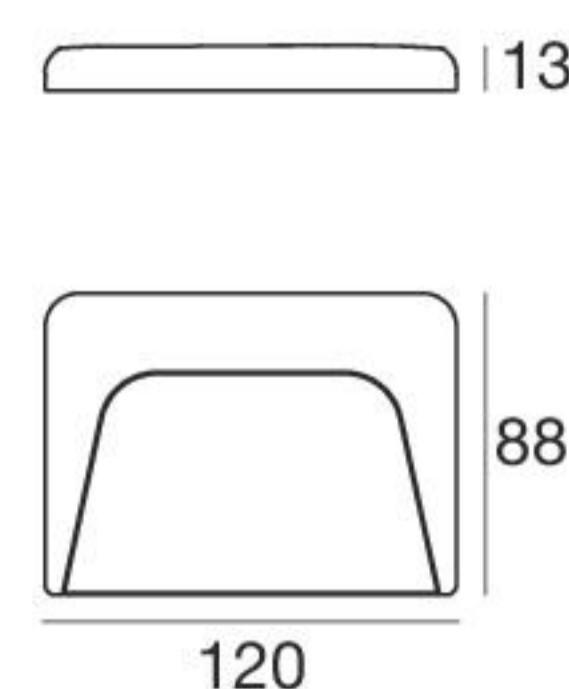

Envelope | Path-marker | powerLED 1 W 350 mA

CRI 80

White	<b>96976</b>	2700 K	136 lm	<b>M</b>	Asymmetric	<b>07</b>
Grey	<b>96978</b>	3000 K	145 lm	<b>W</b>		
BK Grey	<b>80605</b>	4000 K	155 lm	<b>N</b>		
Cor-Ten	<b>96979</b>					

Electronics

<b>89419</b> ON/OFF 1 - 2 art.	<b>89421</b> ON/OFF 3 - 6 art.	<b>99183</b> ON/OFF 6 - 12 art.

Recessed casing

1009  
**84336 / 84915**

RTG **96976W07**  
**96976N07**  
**96978W07**  
**96979W07**

Envelope\_W Wall | Path-marker | 24 V | topLED 1 W

CRI 80

White	<b>97167</b>	2700 K	54 lm	<b>M</b>	Asymmetric	<b>07</b>
Grey	<b>97169</b>	3000 K	54 lm	<b>W</b>		
BK Grey	<b>81339</b>	4000 K	60 lm	<b>N</b>		
Cor-Ten	<b>81340</b>					

Electronics

<b>89488</b> ON/OFF 1 - 14 art.	<b>89179</b> ON/OFF 1 - 24 art.	<b>89359</b> ON/OFF 1 - 48 art.	<b>99332</b> 0/1-10V 1 - 150 art.	<b>99722</b> DALI 1 - 120 art.

RTG **97170W07**

Envelope\_W Recessed | Path-marker | 24 V | topLED 1 W