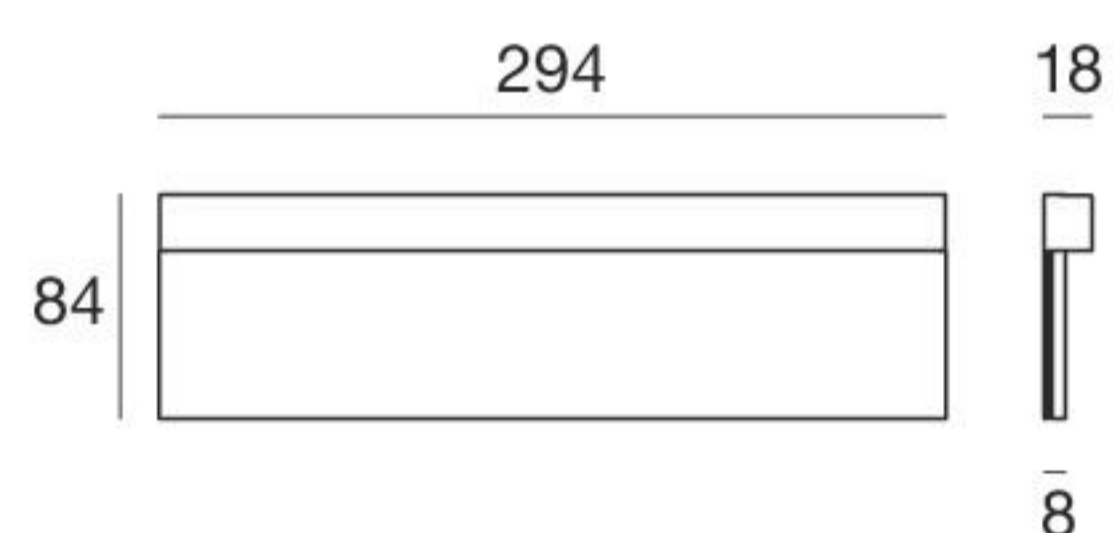

Optiwall | Path-marker | 24 V | topLED 7 W

CRI 80

White	81304	2700 K	732 lm	M	Asymmetric	07
Grey	81305	3000 K	767 lm	W		
Cor-Ten	81306	4000 K	803 lm	N		
BK Grey	81307					

Electronics

89179	89359	99331	99332	99722
ON/OFF 1 - 3 art.	ON/OFF 1 - 6 art.	ON/OFF 1 - 21 art.	0/1-10V 1 - 21 art.	DALI 1 - 17 art.