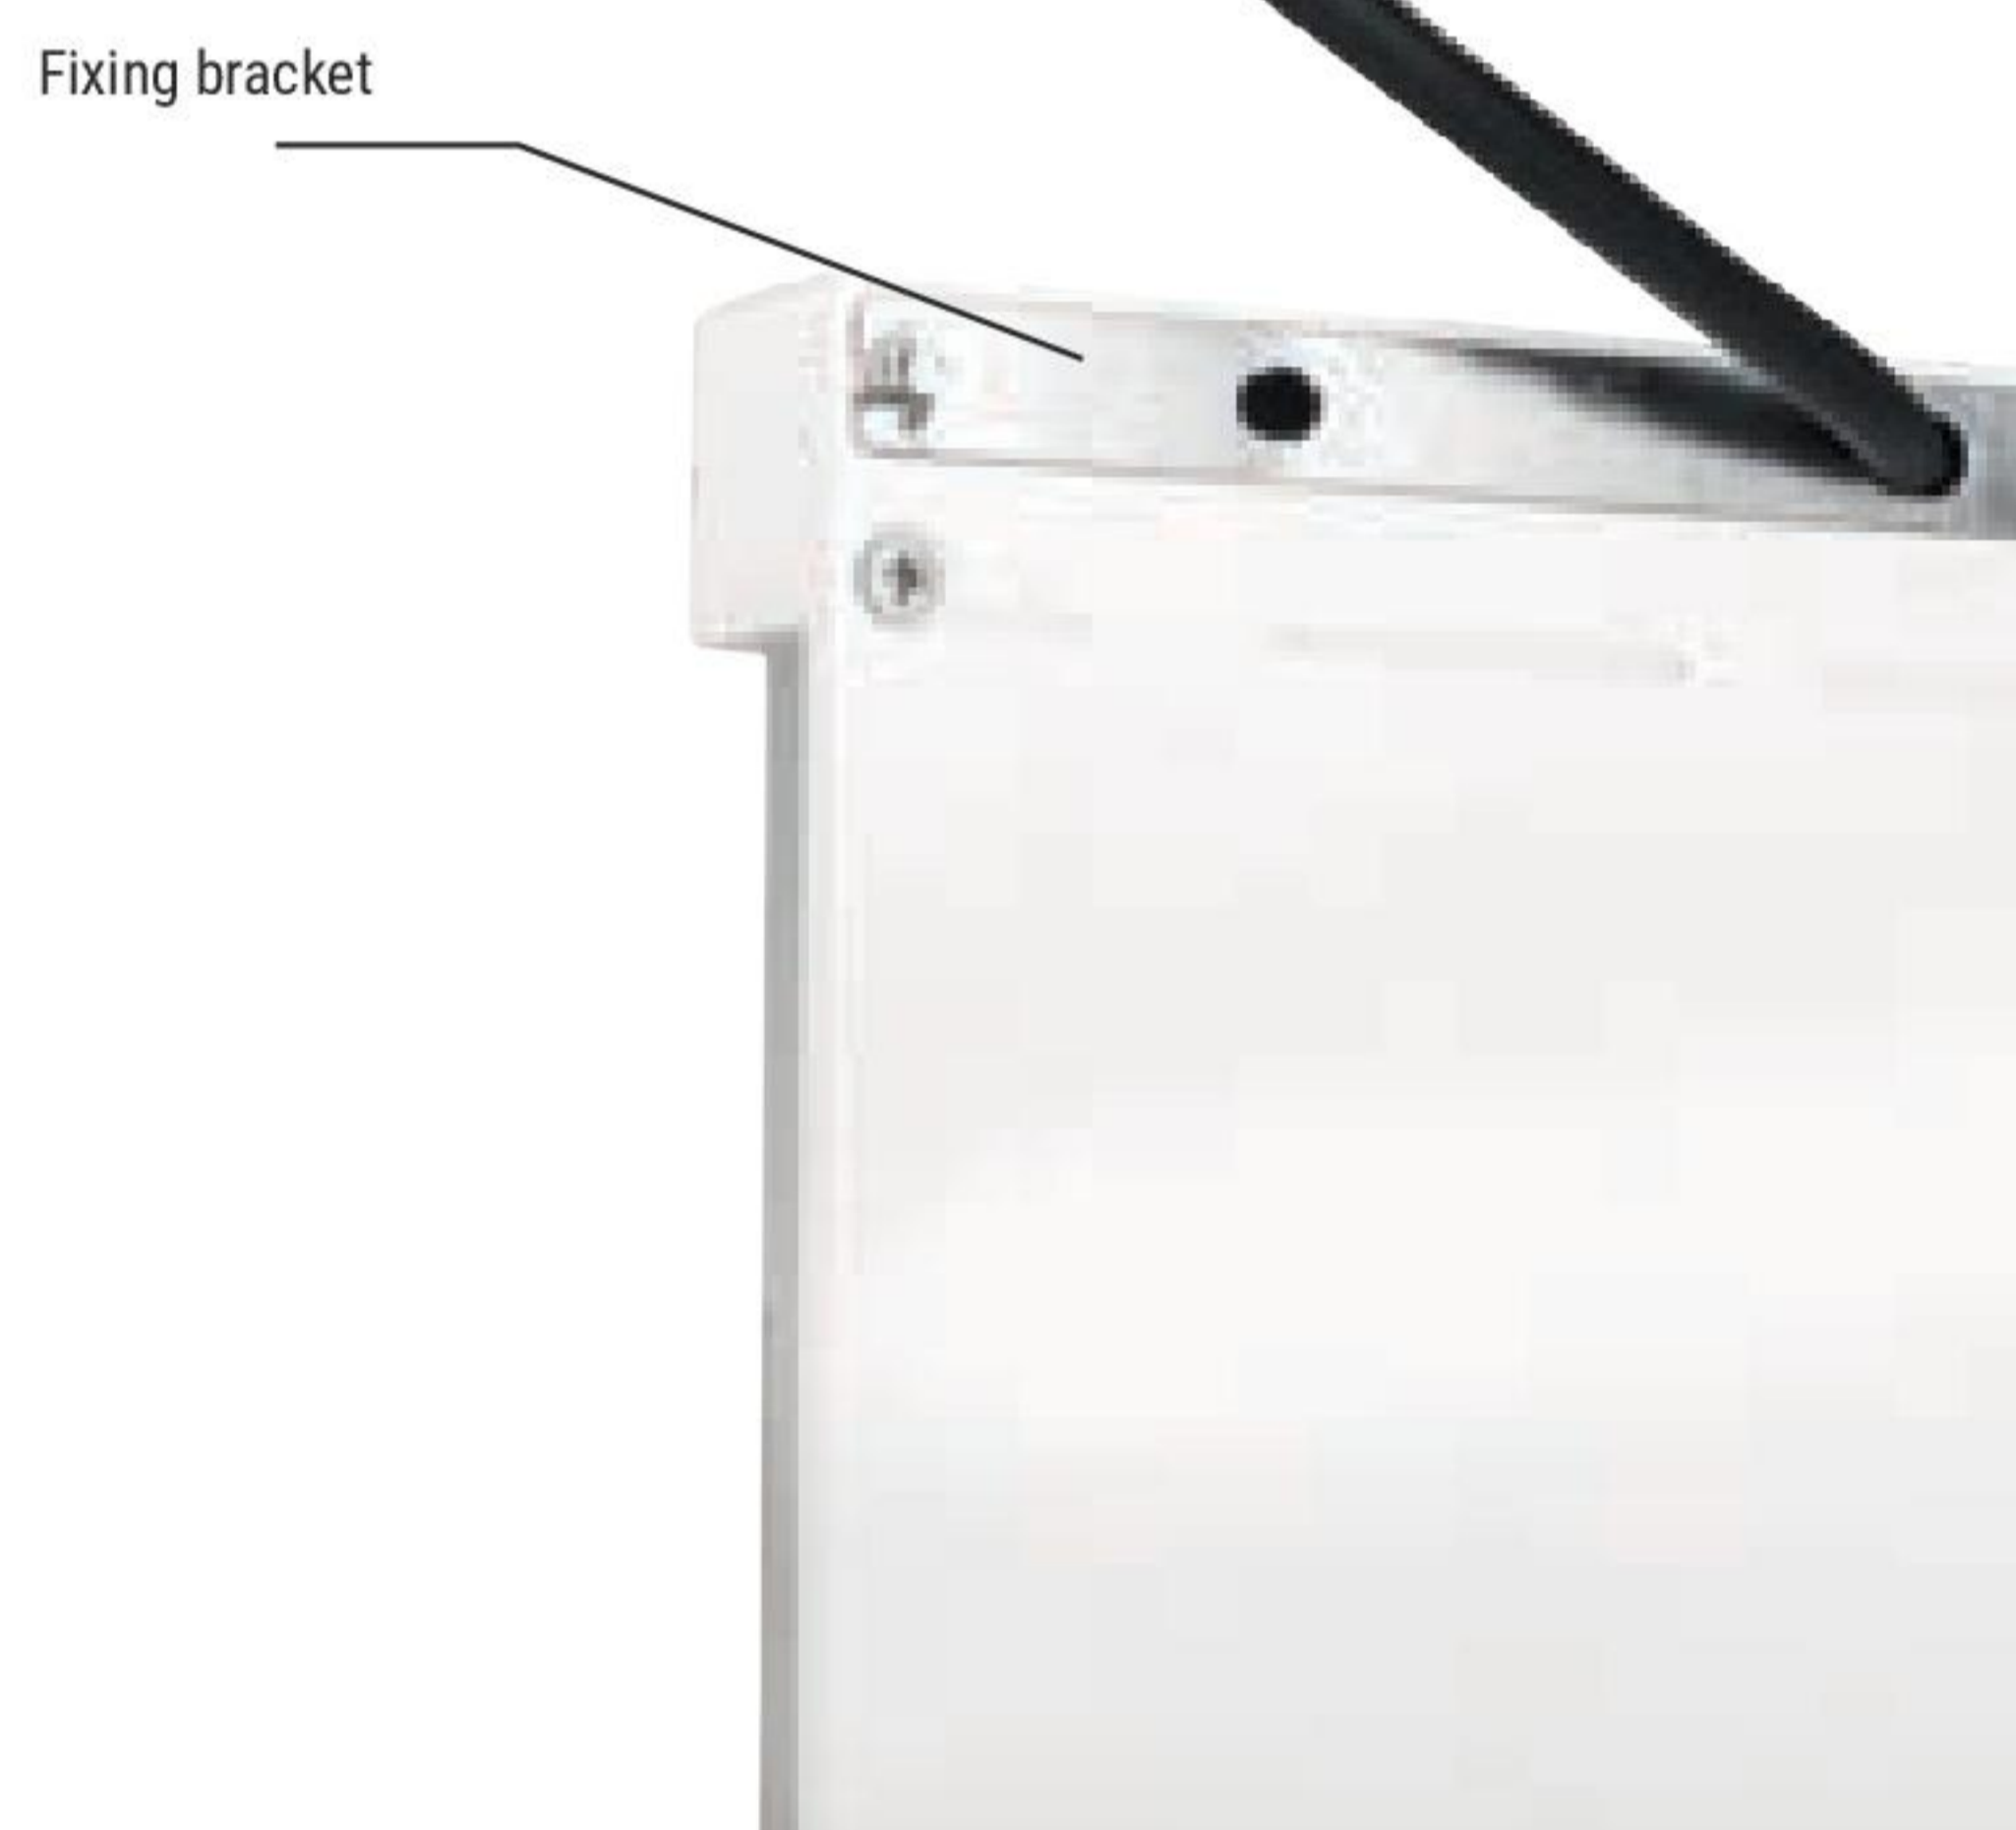

Revolutionary step lights

Optiwall revolutionises the path marker concept: it's not so much a wall light as a light window that uses the microincisions of Optilight Technology™ to reduce dazzle to zero. The light isn't just asymmetrically projected onto the ground, but also provides softer and deeper ambient illumination that highlights surrounding features.

Ultra thin

Optiwall's unique slineline design, as little as 18 mm thick, also incorporates smart features like invisible screws and a bracket that nestles inside the body.

81296W0