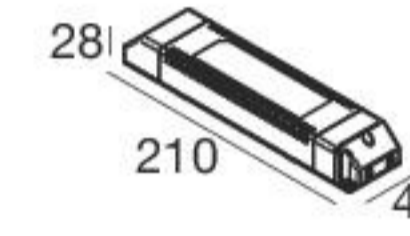

HC

White	90684
Black	90685

Electronics

99112
ON/OFF
1 art.

99188
0/1-10V DALI
1 art.

99330
DALI
1 art.