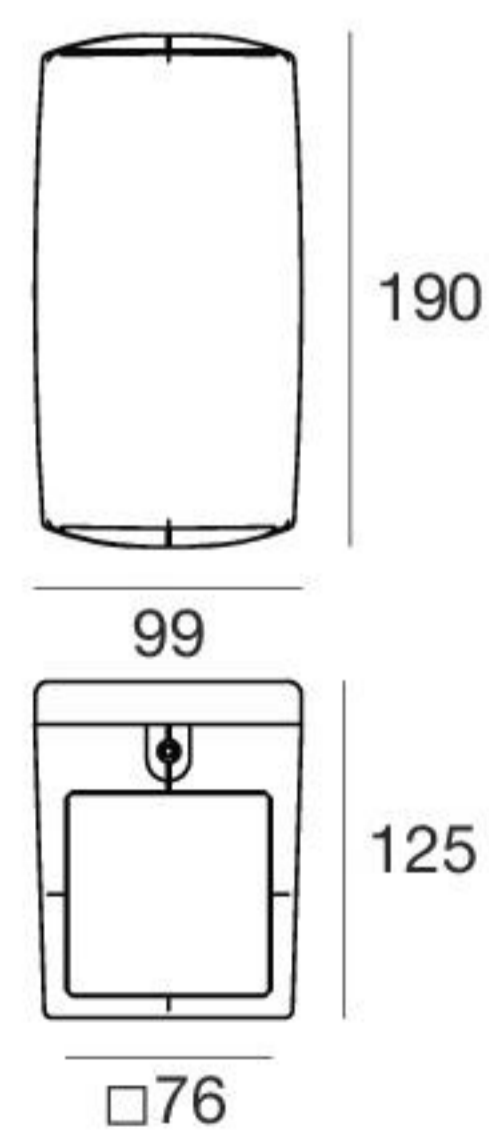

Vedette_Q Single emission | Wall light | 190-250 V | powerLED 2 W DC - 2,4 W AC

CRI 80

White	96102	2700 K	219 lm	M	Narrow Spot	08
Black	96103	3000 K	233 lm	W	Spot	15
Grey	96104	4000 K	249 lm	N	Medium Flood	30
Cor-Ten	96105				Flood	60
					General	00

Vedette_Q Single emission | Wall light | 180-300 V | powerLED 8 W DC - 9,6 W AC

CRI 80

White	96110	2700 K	610 lm	M	Spot	15
Black	96111	3000 K	644 lm	W	Medium Flood	30
Grey	96112	4000 K	711 lm	N	Flood	60
Cor-Ten	96113				General	00

Vedette_Q Single emission | Wall light | 180-300 V | powerLED 15 W DC - 16,4 W AC

CRI 80

White	96118	2700 K	1375 lm	M	Spot	15
Black	96119	3000 K	1480 lm	W	Medium Flood	30
Grey	96120	4000 K	1586 lm	N	Flood	60
Cor-Ten	96121				General	00