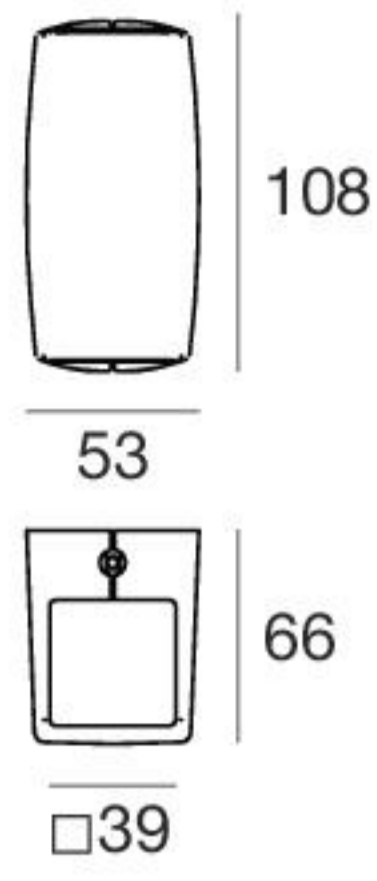

Vedette_Q Single emission | Wall light | 190-250 V | powerLED 2 W DC - 2,4 W AC

CRI 80

White	96102	2700 K	219 lm	M	Narrow Spot	08
Black	96103	3000 K	233 lm	W	Spot	15
Grey	96104	4000 K	249 lm	N	Medium Flood	30
Cor-Ten	96105				Flood	60
					General	00

Vedette_Q Single emission | Wall light | 180-300 V | powerLED 8 W DC - 9,6 W AC

CRI 80

White	96110	2700 K	610 lm	M	Spot	15
Black	96111	3000 K	644 lm	W	Medium Flood	30
Grey	96112	4000 K	711 lm	N	Flood	60
Cor-Ten	96113				General	00

Vedette_Q Single emission | Wall light | 180-300 V | powerLED 15 W DC - 16,4 W AC

CRI 80

White	96118	2700 K	1375 lm	M	Spot	15
Black	96119	3000 K	1480 lm	W	Medium Flood	30
Grey	96120	4000 K	1586 lm	N	Flood	60
Cor-Ten	96121				General	00