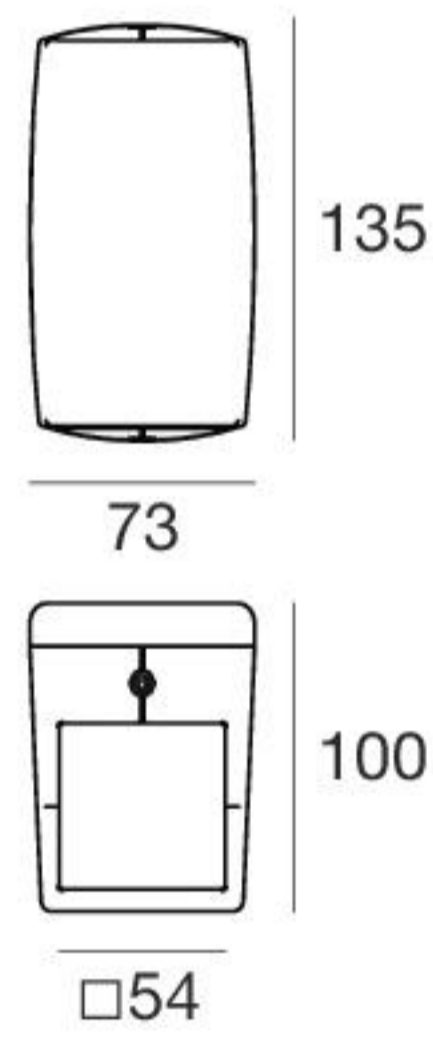

Vedette_Q Single emission | Wall light | 190-250 V | powerLED 2 W DC - 2,4 W AC

CRI 80

White	96102	2700 K	219 lm	M	Narrow Spot	08
Black	96103	3000 K	233 lm	W	Spot	15
Grey	96104	4000 K	249 lm	N	Medium Flood	30
Cor-Ten	96105				Flood	60
					General	00

Vedette_Q Single emission | Wall light | 180-300 V | powerLED 8 W DC - 9,6 W AC

CRI 80

White	96110	2700 K	610 lm	M	Spot	15
Black	96111	3000 K	644 lm	W	Medium Flood	30
Grey	96112	4000 K	711 lm	N	Flood	60
Cor-Ten	96113				General	00

Vedette_Q Single emission | Wall light | 180-300 V | powerLED 15 W DC - 16,4 W AC

CRI 80

White	96118	2700 K	1375 lm	M	Spot	15
Black	96119	3000 K	1480 lm	W	Medium Flood	30
Grey	96120	4000 K	1586 lm	N	Flood	60
Cor-Ten	96121				General	00