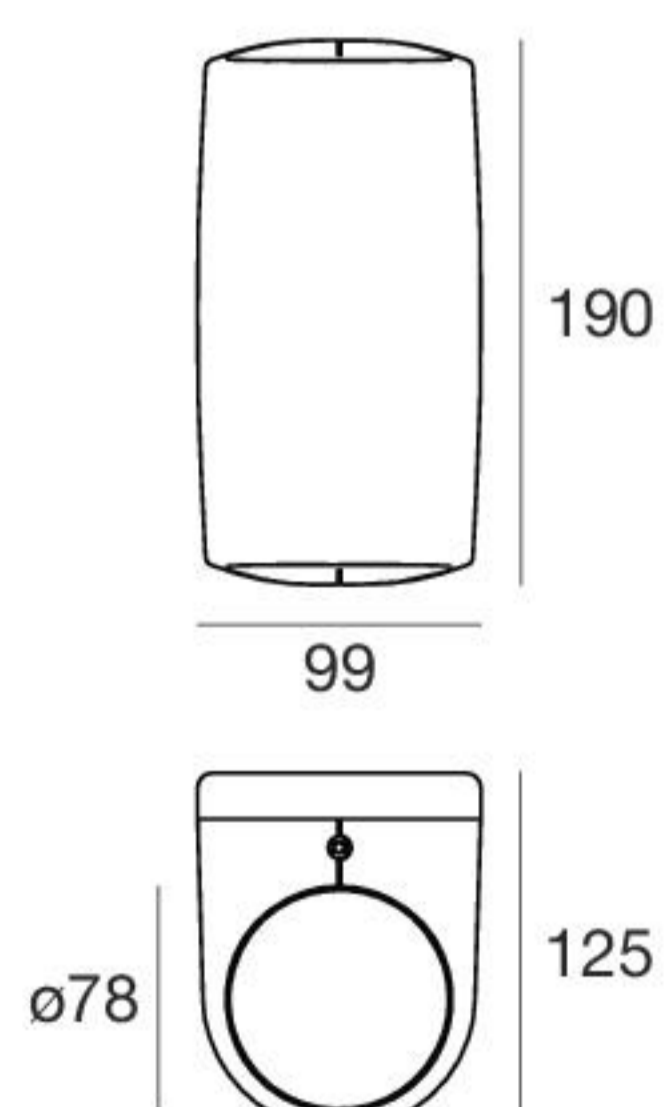

Vedette_R Double emission | Wall light | 190-250 V | powerLED 2 W DC - 2,4 W AC

CRI 80

White	96130	2700 K	272 lm	M	Narrow Spot	08
Black	96131	3000 K	290 lm	W	Spot	15
Grey	96132	4000 K	310 lm	N	Medium Flood	30
Cor-Ten	96133				Flood	60
					General	00

RTG 96130W30

Vedette_R Double emission | Wall light | 180-300 V | powerLED 8 W DC - 9,6 W AC

CRI 80

White	96138	2700 K	818 lm	M	Spot	15
Black	96139	3000 K	864 lm	W	Medium Flood	30
Grey	96140	4000 K	954 lm	N	Flood	60
Cor-Ten	96141				General	00

RTG 96138W30

Vedette_R Double emission | Wall light | 180-300 V | powerLED 26 W DC - 31,2 W AC

CRI 80

White	96146	2700 K	2486 lm	M	Spot	15
Black	96147	3000 K	2676 lm	W	Medium Flood	30
Grey	96148	4000 K	2868 lm	N	Flood	60
Cor-Ten	96149				General	00