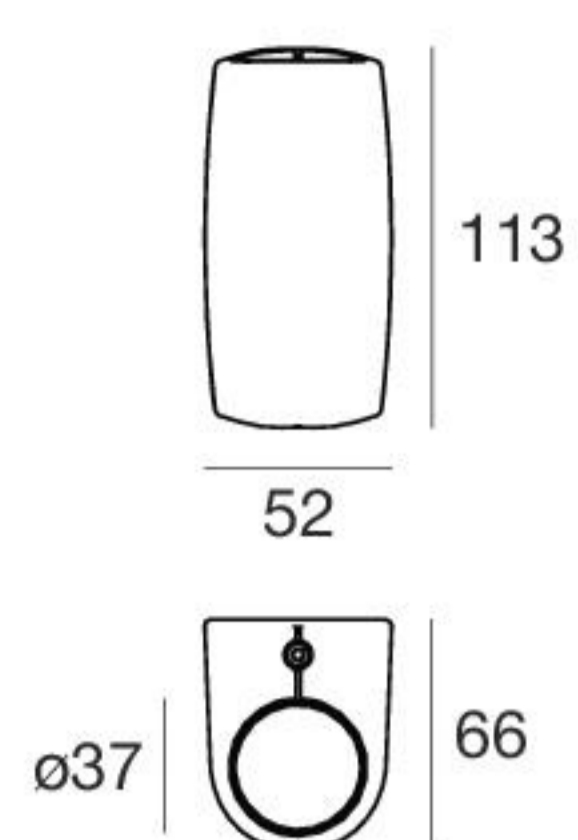

Vedette_R Double emission | Wall light | 190-250 V | powerLED 2 W DC - 2,4 W AC

CRI 80

White	96130	2700 K	272 lm	M	Narrow Spot	08
Black	96131	3000 K	290 lm	W	Spot	15
Grey	96132	4000 K	310 lm	N	Medium Flood	30
Cor-Ten	96133				Flood	60
					General	00

RTG 96130W30

Vedette_R Double emission | Wall light | 180-300 V | powerLED 8 W DC - 9,6 W AC

CRI 80

White	96138	2700 K	818 lm	M	Spot	15
Black	96139	3000 K	864 lm	W	Medium Flood	30
Grey	96140	4000 K	954 lm	N	Flood	60
Cor-Ten	96141				General	00

RTG 96138W30

Vedette_R Double emission | Wall light | 180-300 V | powerLED 26 W DC - 31,2 W AC

CRI 80

White	96146	2700 K	2486 lm	M	Spot	15
Black	96147	3000 K	2676 lm	W	Medium Flood	30
Grey	96148	4000 K	2868 lm	N	Flood	60
Cor-Ten	96149				General	00