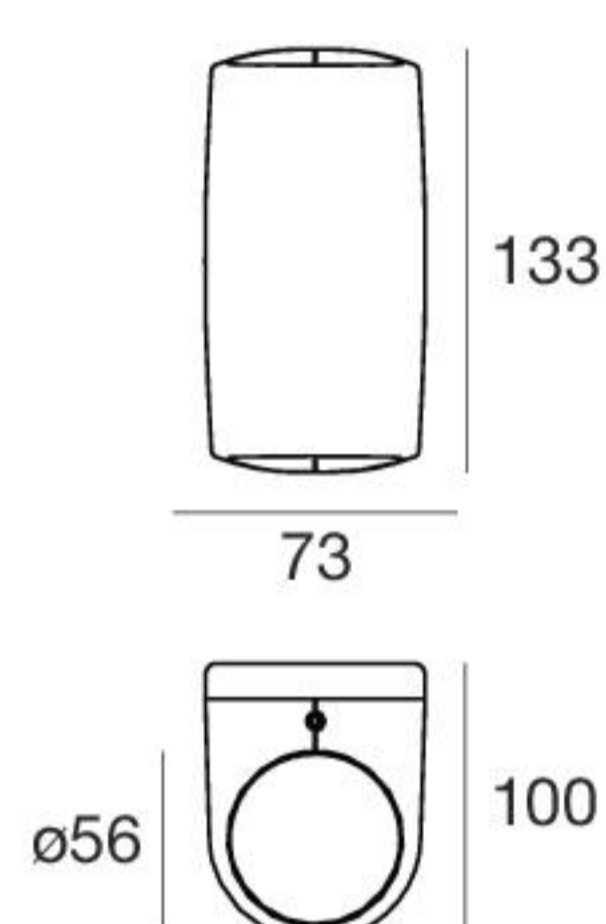

Vedette_R Double emission | Wall light | 190-250 V | powerLED 2 W DC - 2,4 W AC

CRI 80

White	96130	2700 K	272 lm	M	Narrow Spot	08
Black	96131	3000 K	290 lm	W	Spot	15
Grey	96132	4000 K	310 lm	N	Medium Flood	30
Cor-Ten	96133				Flood	60
					General	00

RTG 96130W30

Vedette_R Double emission | Wall light | 180-300 V | powerLED 8 W DC - 9,6 W AC

CRI 80

White	96138	2700 K	818 lm	M	Spot	15
Black	96139	3000 K	864 lm	W	Medium Flood	30
Grey	96140	4000 K	954 lm	N	Flood	60
Cor-Ten	96141				General	00

RTG 96138W30

Vedette_R Double emission | Wall light | 180-300 V | powerLED 26 W DC - 31,2 W AC

CRI 80

White	96146	2700 K	2486 lm	M	Spot	15
Black	96147	3000 K	2676 lm	W	Medium Flood	30
Grey	96148	4000 K	2868 lm	N	Flood	60
Cor-Ten	96149				General	00