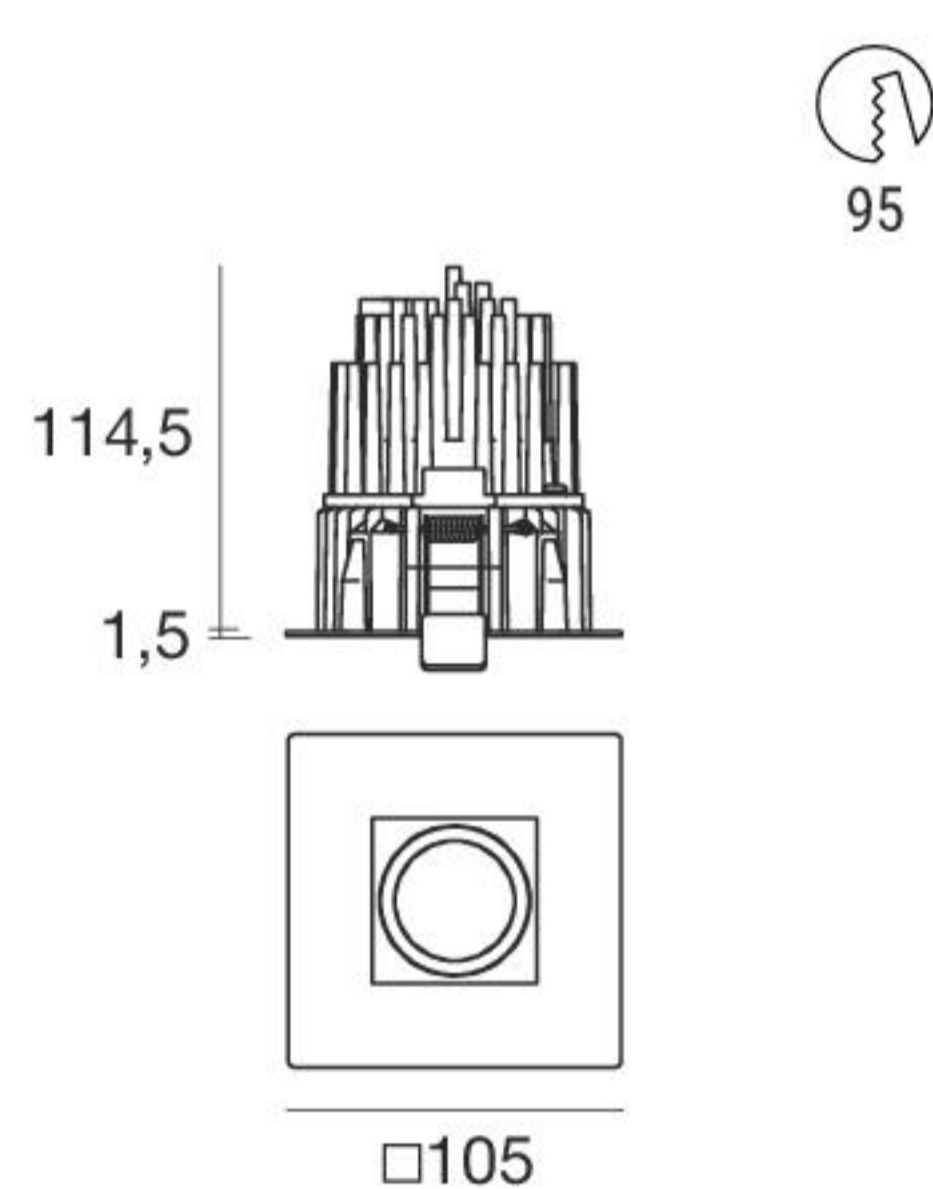

Vos_Q | Downlight | arrayLED 15 W 400 mA

95

Balance - CRI 92

White	90672	2700 K	1568 lm	M	Spot	15
Black	90673	3000 K	1677 lm	W	Medium Flood	30
		4000 K	1804 lm	N	Flood	60

HC

White	90678
Black	90679

Efficiency - CRI 80

White	90438	2700 K	1932 lm	M	Spot	15
Black	90439	3000 K	1932 lm	W	Medium Flood	30
		4000 K	2078 lm	N	Flood	60

HC

White	90676
Black	90677

Electronics

99740 ON/OFF 1 art.	99739 0/1-10V 1 art.	99738 DALI 1 art.