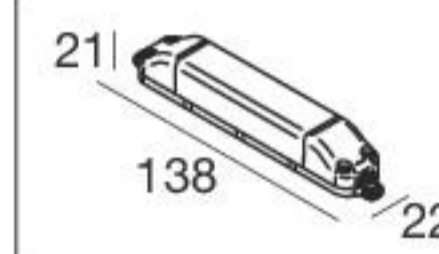

Vos_Q | Downlight | powerLED 4 W 350 mA

Balance - CRI 92

White	90636	2700 K	395 lm	M	Spot	15
Black	90637	3000 K	423 lm	W	Medium Flood	30
		4000 K	456 lm	N	Flood	60

White	90642
Black	90643

Efficiency - CRI 80

White	90414	2700 K	490 lm	M	Spot	15
Black	90415	3000 K	490 lm	W	Medium Flood	30
		4000 K	529 lm	N	Flood	60

White	90640
Black	90641

The power supply requires a larger hole than the one indicated for the spotlight

Electronics

89145
ON/OFF
1 art.

99708
0/1-10V converter
1 art.

+ driver CV 24V
981

99711
DALI converter
1 art.

+ driver CV 24V
981

Vos_Q | Downlight | powerLED 6 W 500 mA

Balance - CRI 92

White	90648	2700 K	532 lm	M	Spot	15
Black	90649	3000 K	569 lm	W	Medium Flood	30
		4000 K	614 lm	N	Flood	60

White	90654
Black	90655

Efficiency - CRI 80

White	90418	2700 K	659 lm	M	Spot	15
Black	90419	3000 K	659 lm	W	Medium Flood	30
		4000 K	711 lm	N	Flood	60

White	90652
Black	90653

Electronics

99377
ON/OFF
1 art.

99714
0/1-10V
1 art.

99715
DALI
1 art.