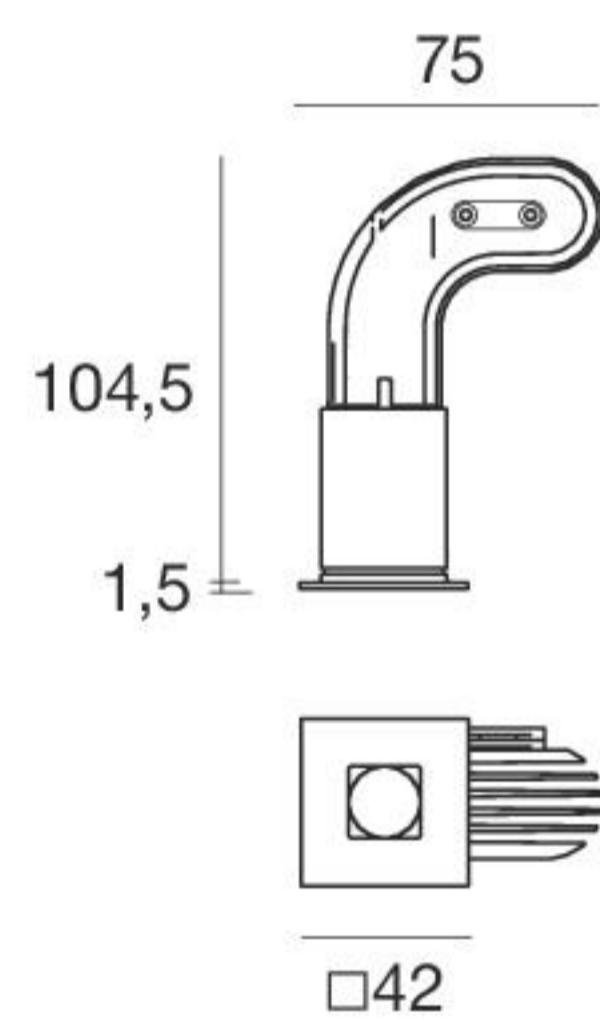

Vos_Q | Downlight | powerLED 6 W 500 mA

Balance - CRI 92

White	90648	2700 K	532 lm	M	Spot	15
Black	90649	3000 K	569 lm	W	Medium Flood	30
		4000 K	614 lm	N	Flood	60

White	90654
Black	90655

Efficiency - CRI 80

White	90418	2700 K	659 lm	M	Spot	15
Black	90419	3000 K	659 lm	W	Medium Flood	30
		4000 K	711 lm	N	Flood	60

White	90652
Black	90653

Electronics

99377
ON/OFF
1 art.

99714
0/1-10V
1 art.

99715
DALI
1 art.