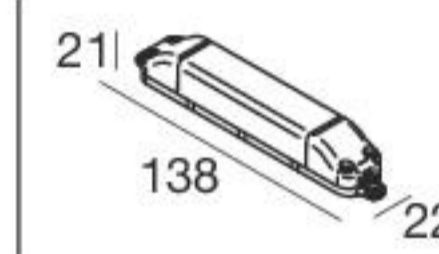

99708
0/1-10V converter
1 art.

+ driver CV 24V
981