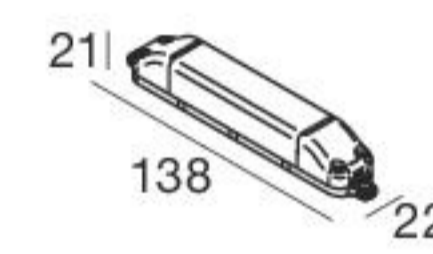

Electronics

89145
ON/OFF
1 art.