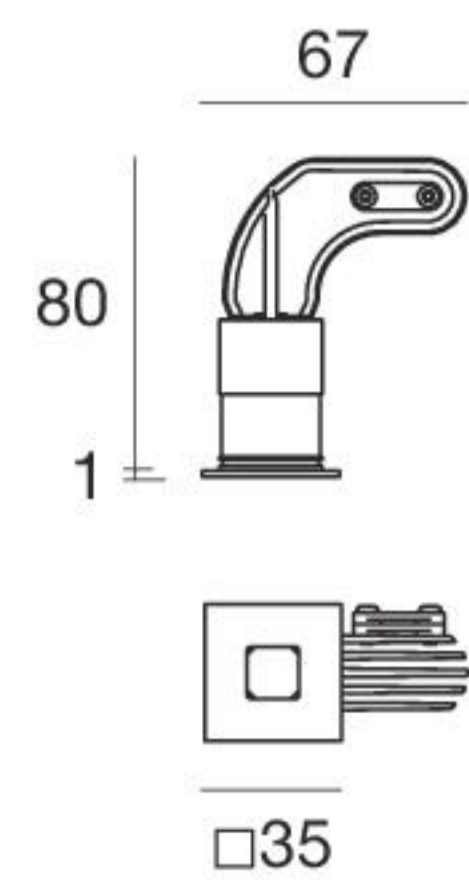

Vos_Q | Downlight | powerLED 4 W 350 mA

Balance - CRI 92

White	90636	2700 K	395 lm	M	Spot	15
Black	90637	3000 K	423 lm	W	Medium Flood	30
		4000 K	456 lm	N	Flood	60

White	90642
Black	90643

Efficiency - CRI 80

White	90414	2700 K	490 lm	M	Spot	15
Black	90415	3000 K	490 lm	W	Medium Flood	30
		4000 K	529 lm	N	Flood	60

White	90640
Black	90641

The power supply requires a larger hole than the one indicated for the spotlight

White	90648	2700 K	532 lm	M	Spot	15
Black	90649	3000 K	569 lm	W	Medium Flood	30
		4000 K	614 lm	N	Flood	60

White	90654
Black	90655

Efficiency - CRI 80

White	90418	2700 K	659 lm	M	Spot	15
Black	90419	3000 K	659 lm	W	Medium Flood	30
		4000 K	711 lm	N	Flood	60