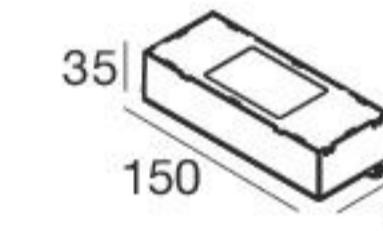

Electronics

89179
ON/OFF
1 art.

89359
ON/OFF
1 - 3 art.

99331
ON/OFF
1 - 11 art.

99332
0/1-10V
1 - 11 art.

99722
DALI
1 - 9 art.

Orma_CJ | arrayLED | 13 W

C.V. version with converter integrated in the lamp body