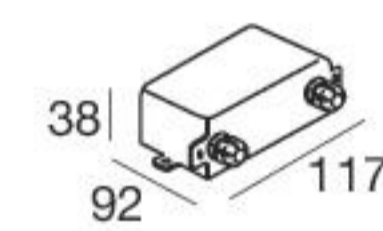

99183
ON/OFF
1 art.

C.V. - 24 V

Steel Alu	81238	2700 K	1724 lm	M	Spot	15
		3000 K	1724 lm	W	Medium Flood	30
		4000 K	1854 lm	N	Flood	60

Steel Alu	81239	2700 K	1724 lm	M	Spot	15
		3000 K	1724 lm	W	Medium Flood	30
		4000 K	1854 lm	N	Flood	60

Steel Alu	81240	2700 K	1724 lm	M	Spot	15
		3000 K	1724 lm	W	Medium Flood	30
		4000 K	1854 lm	N	Flood	60

Electronics

89179
ON/OFF
1 art.