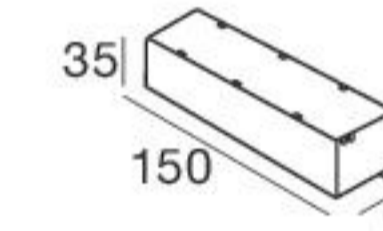

99331
ON/OFF
1 - 11 art.