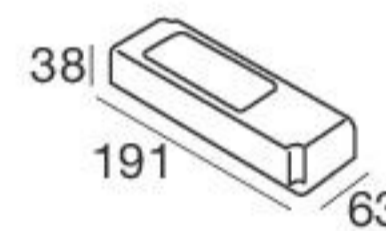

Electronics

89179
ON/OFF
1 art.

89359
ON/OFF
1 - 3 art.

99331
ON/OFF
1 - 11 art.

99332
0/1-10V
1 - 11 art.

99722
DALI
1 - 9 art.

Orma_CJ | arrayLED | 13 W

C.V. version with converter integrated in the lamp body