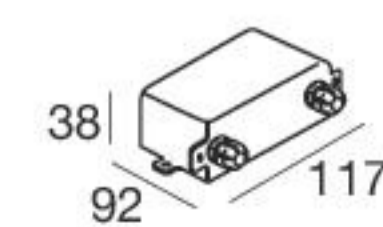

99183
ON/OFF
1 art.

C.V. - 24 V

Steel Alu	81246	2700 K	1724 lm	M	Spot	15
		3000 K	1724 lm	W	Medium Flood	30
		4000 K	1854 lm	N	Flood	60

Electronics

89179
ON/OFF
1 art.