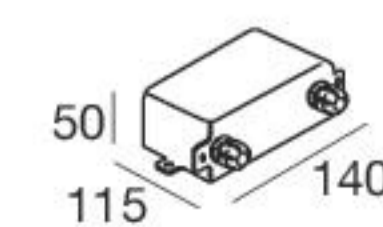

89359
ON/OFF
1 - 3 art.