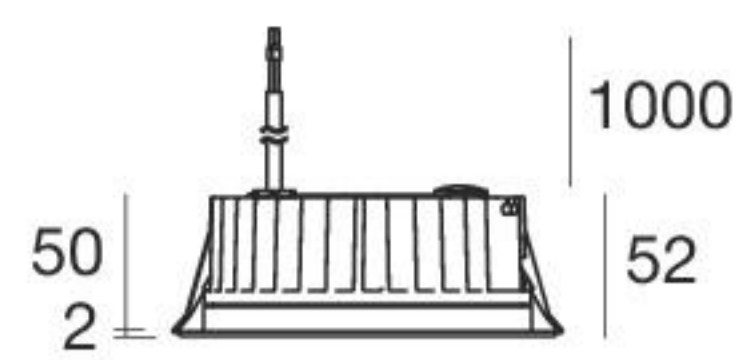

Orma_C | arrayLED | 13 W

C.V. version with converter integrated in the lamp body

C.C. - 350 mA

Steel Alu	81235	2700 K	1724 lm	M	Spot	15
		3000 K	1724 lm	W	Medium Flood	30
		4000 K	1854 lm	N	Flood	60

Steel Alu	81236	2700 K	1724 lm	M	Spot	15
		3000 K	1724 lm	W	Medium Flood	30
		4000 K	1854 lm	N	Flood	60

Steel Alu	81237	2700 K	1724 lm	M	Spot	15
		3000 K	1724 lm	W	Medium Flood	30
		4000 K	1854 lm	N	Flood	60

Electronics

99183
ON/OFF
1 art.

C.V. - 24 V

Steel Alu	81238	2700 K	1724 lm	M	Spot	15
		3000 K	1724 lm	W	Medium Flood	30
		4000 K	1854 lm	N	Flood	60