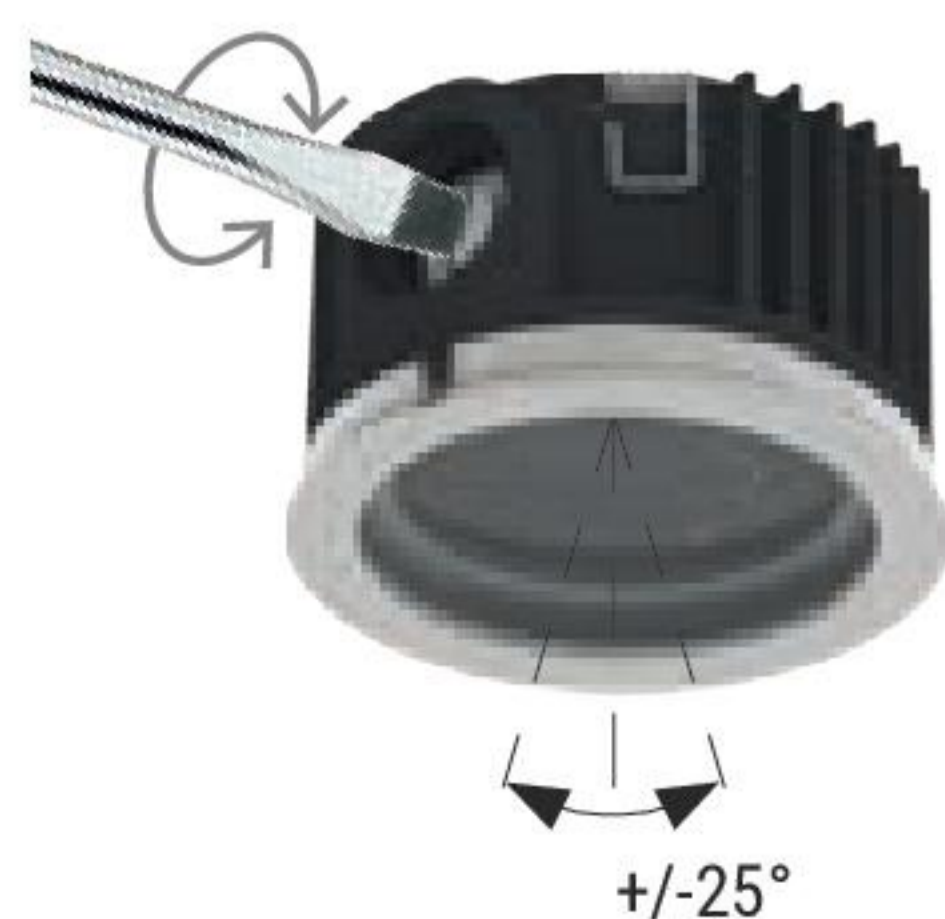

Electronics

89179
ON/OFF
1 art.

89359
ON/OFF
1 - 3 art.

99331
ON/OFF
1 - 11 art.

99332
0/1-10V
1 - 11 art.

99722
DALI
1 - 9 art.

Orma_CJ | arrayLED | 13 W

C.V. version with converter integrated in the lamp body