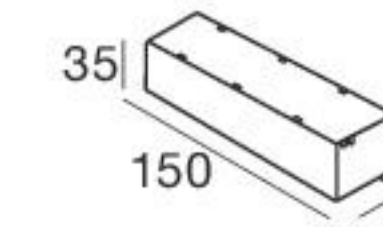

99331
ON/OFF
1 - 11 art.