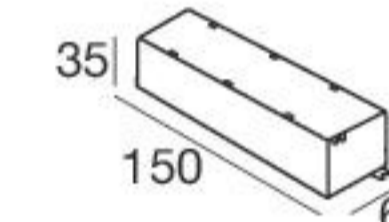

Steel Alu	81234	2700 K	1209 lm	M	Spot	15
		3000 K	1209 lm	W	Medium Flood	30
		4000 K	1303 lm	N	Flood	60

Electronics

89179
ON/OFF
1 - 3 art.

89359
ON/OFF
1 - 6 art.

99331
ON/OFF
1 - 18 art.

99332
0/1-10V
1 - 18 art.