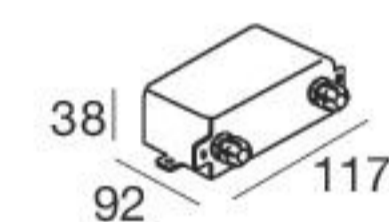

99342
ON/OFF
1 art.

C.V. - 24 V

Steel Alu	81232	2700 K	1209 lm	M	Spot	15
		3000 K	1209 lm	W	Medium Flood	30
		4000 K	1303 lm	N	Flood	60

Steel Alu	81233	2700 K	1209 lm	M	Spot	15
		3000 K	1209 lm	W	Medium Flood	30
		4000 K	1303 lm	N	Flood	60

Steel Alu	81234	2700 K	1209 lm	M	Spot	15
		3000 K	1209 lm	W	Medium Flood	30
		4000 K	1303 lm	N	Flood	60

Electronics

89179
ON/OFF
1 - 3 art.