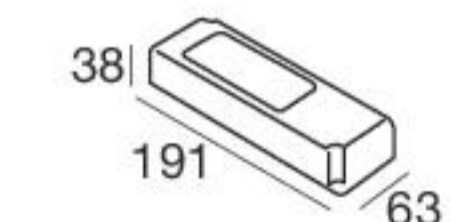

Steel Alu	81234	2700 K	1209 lm	M	Spot	15
		3000 K	1209 lm	W	Medium Flood	30
		4000 K	1303 lm	N	Flood	60

Electronics

89179
ON/OFF
1 - 3 art.

89359
ON/OFF
1 - 6 art.

99331
ON/OFF
1 - 18 art.

99332
0/1-10V
1 - 18 art.