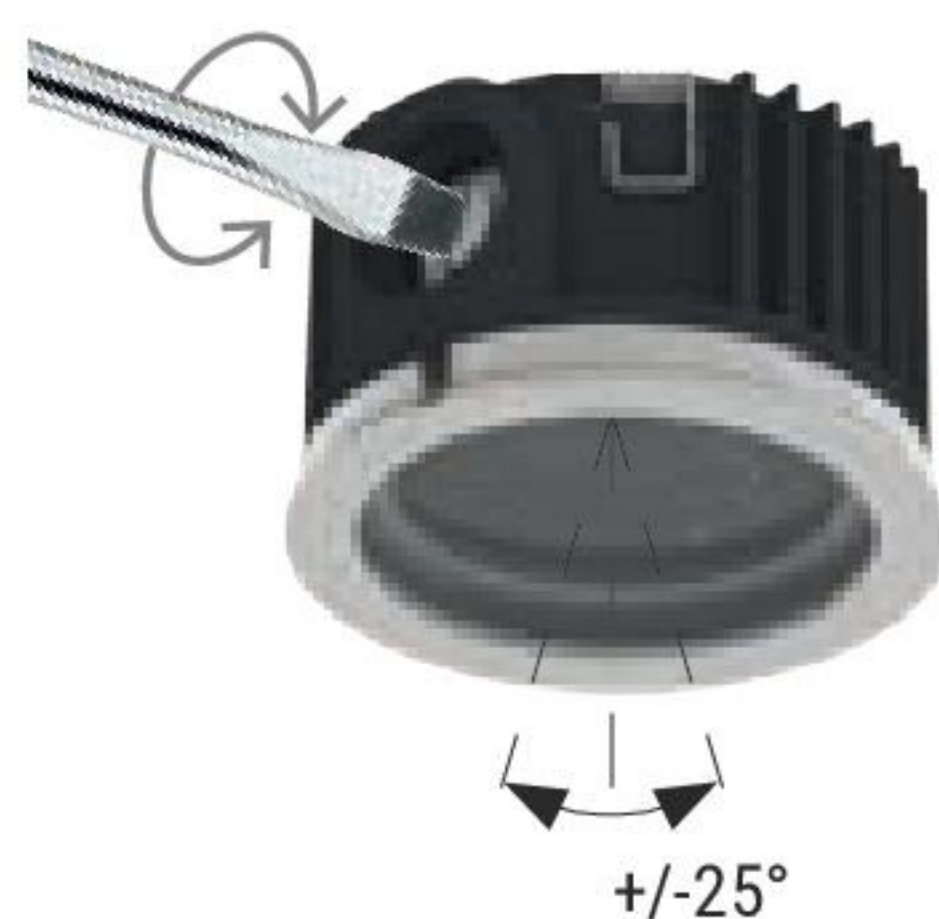

C.C. - 220 mA

Steel Alu	81243	2700 K	1088 lm	M	Spot	15
		3000 K	1088 lm	W	Medium Flood	30
		4000 K	1173 lm	N	Flood	60

Electronics

99342
ON/OFF
1 art.

C.V. - 24 V

Steel Alu	81244	2700 K	1209 lm	M	Spot	15
		3000 K	1209 lm	W	Medium Flood	30
		4000 K	1303 lm	N	Flood	60

Electronics

89179
ON/OFF
1 - 3 art.

89359
ON/OFF
1 - 6 art.

99331
ON/OFF
1 - 18 art.

99332
0/1-10V
1 - 18 art.

99722
DALI
1 - 15 art.