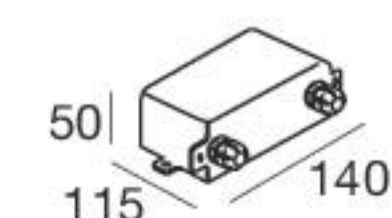

Electronics

99342
ON/OFF
1 art.

C.V. - 24 V

Steel Alu	81244	2700 K	1209 lm	M	Spot	15
		3000 K	1209 lm	W	Medium Flood	30
		4000 K	1303 lm	N	Flood	60

Electronics

89179
ON/OFF
1 - 3 art.

89359
ON/OFF
1 - 6 art.