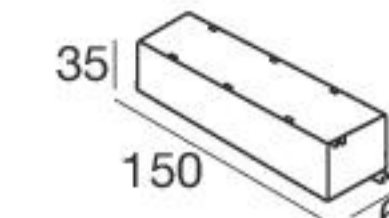

Electronics

99342
ON/OFF
1 art.

C.V. - 24 V

Steel Alu	81244	2700 K	1209 lm	M	Spot	15
		3000 K	1209 lm	W	Medium Flood	30
		4000 K	1303 lm	N	Flood	60

Electronics

89179
ON/OFF
1 - 3 art.

89359
ON/OFF
1 - 6 art.