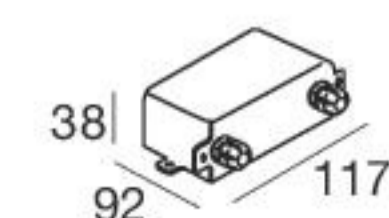

Electronics

99342
ON/OFF
1 art.

C.V. - 24 V

Steel Alu	81244	2700 K	1209 lm	M	Spot	15
		3000 K	1209 lm	W	Medium Flood	30
		4000 K	1303 lm	N	Flood	60

Electronics

89179
ON/OFF
1 - 3 art.

89359
ON/OFF
1 - 6 art.