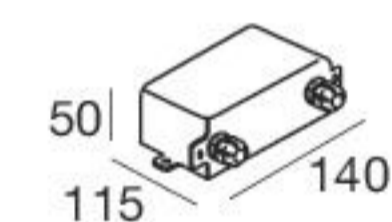

89359
ON/OFF
1 - 6 art.