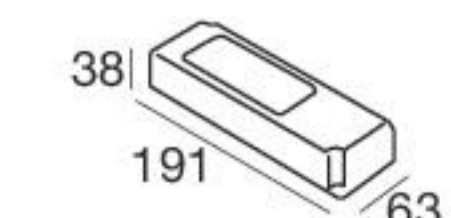

99722
DALI
1 - 15 art.