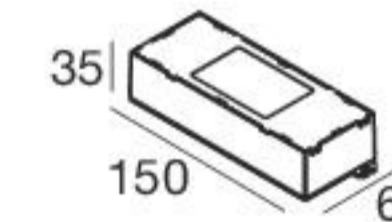

Steel Alu	81234	2700 K	1209 lm	M	Spot	15
		3000 K	1209 lm	W	Medium Flood	30
		4000 K	1303 lm	N	Flood	60

Electronics

89179
ON/OFF
1 - 3 art.

89359
ON/OFF
1 - 6 art.

99331
ON/OFF
1 - 18 art.

99332
0/1-10V
1 - 18 art.