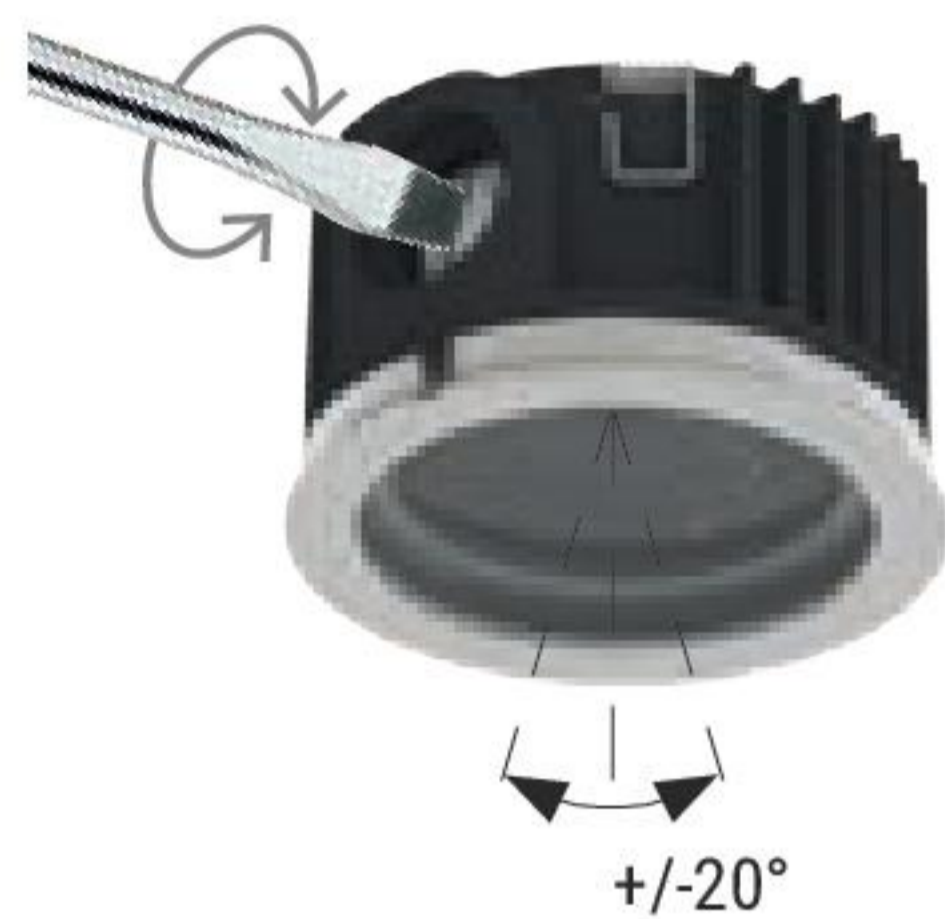

C.C. - 350 mA

Steel/Alu	81241	2700 K	490 lm	M	Spot	15
		3000 K	490 lm	W	Medium Flood	30
		4000 K	529 lm	N	Flood	60

Electronics

89421
ON/OFF
1 art.

99183
ON/OFF
2 - 3 art.

C.V. version with converter integrated in the cable

C.V. - 24 V

Steel/Alu	81242	2700 K	490 lm	M	Spot	15
		3000 K	490 lm	W	Medium Flood	30
		4000 K	529 lm	N	Flood	60

Electronics

89488
ON/OFF
1 - 3 art.

89179
ON/OFF
1 - 6 art.

89359
ON/OFF
1 - 12 art.

99332
0/1-10V
1 - 37 art.