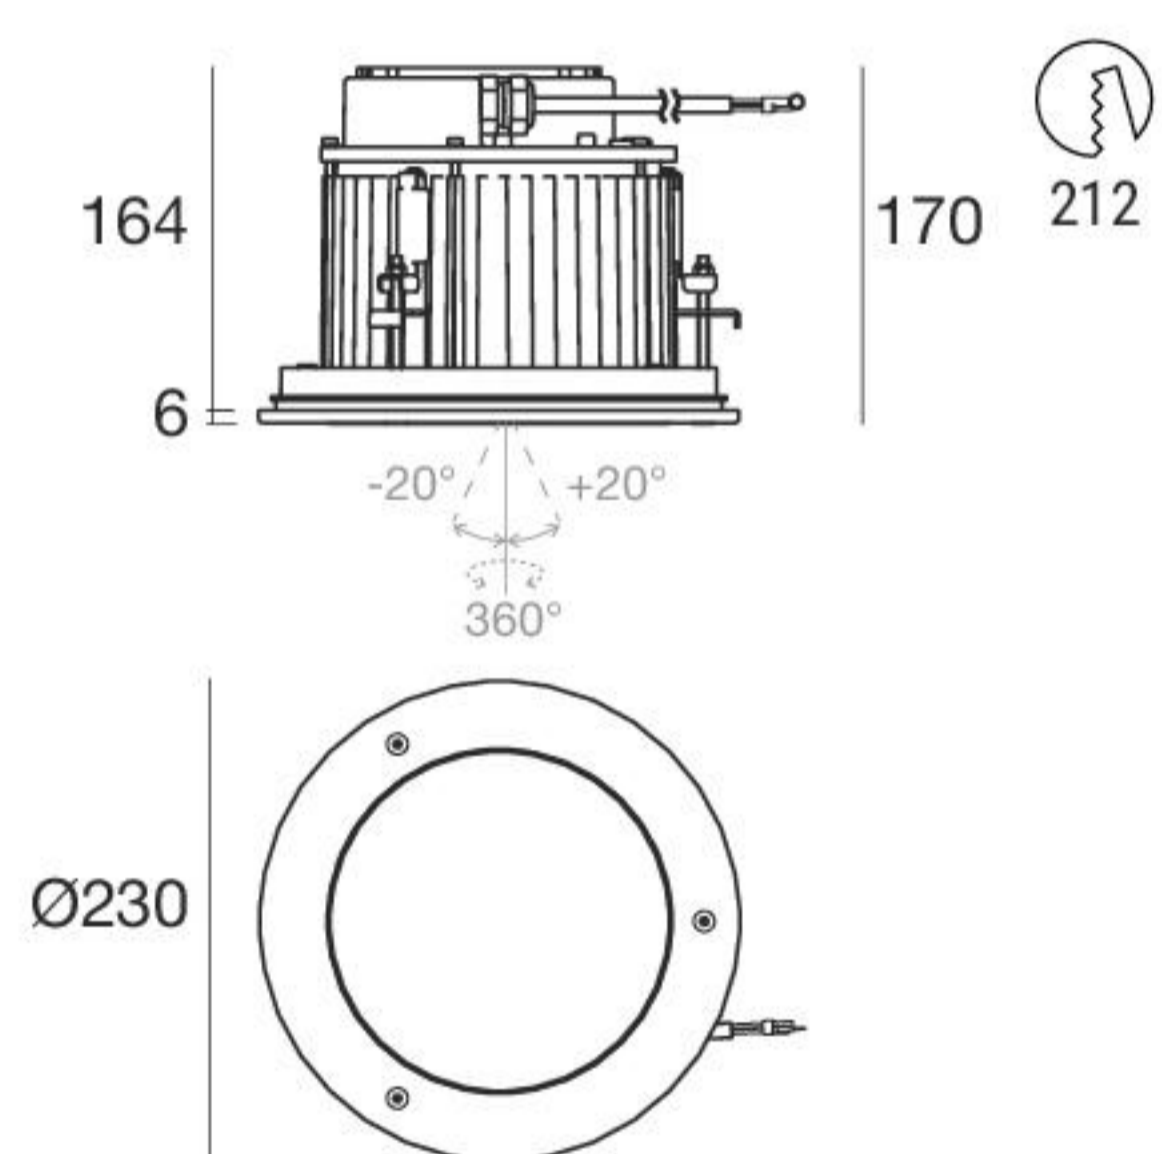

Guardian_J | Downlight | 180-300 V | powerLED 30 W DC - 33,6 W AC

Balance - CRI 80

White	81914	2700 K	4088 lm	M	Spot	15
Black	81937	3000 K	4372 lm	W	Medium Flood	35
Grey	81875	4000 K	4702 lm	N	Flood	45

Recessed casing

99675

Outer casing for brick or concrete-mounted installation

Guardian_J DALI | Downlight | 180-300 V | powerLED 30 W DC - 33,6 W AC

Balance - CRI 80

White	81915	2700 K	4088 lm	M	Spot	15
Black	81938	3000 K	4372 lm	W	Medium Flood	35
Grey	81876	4000 K	4702 lm	N	Flood	45

Recessed casing

99675

Outer casing for brick or concrete-mounted installation