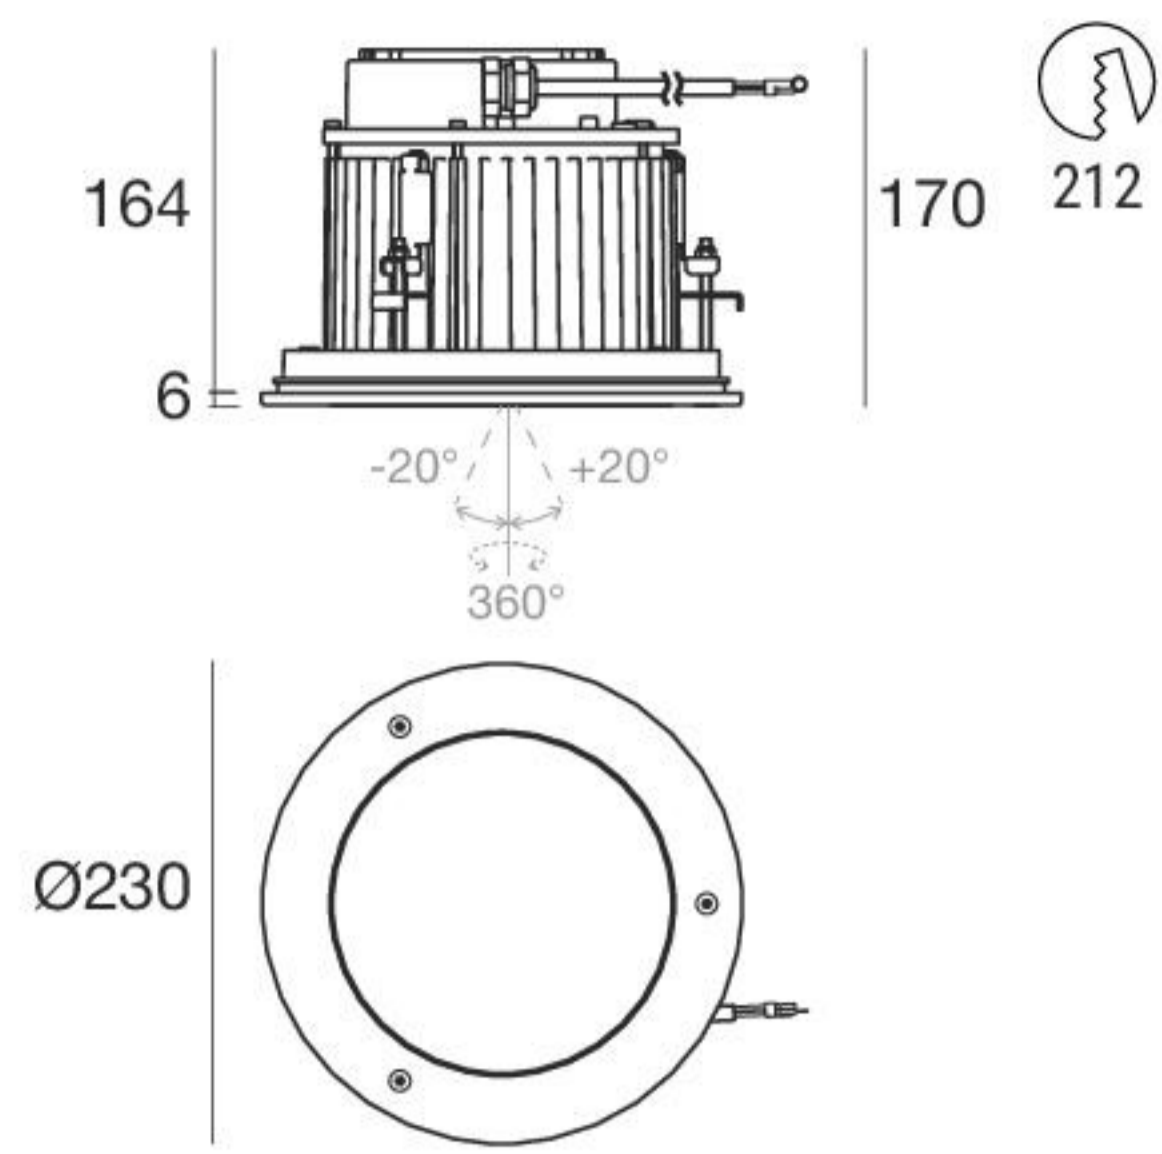

Guardian_J | Downlight | 180-300 V | powerLED 30 W DC - 33,6 W AC

Balance - CRI 80

White	81914	2700 K	4088 lm	M	Spot	15
Black	81937	3000 K	4372 lm	W	Medium Flood	35
Grey	81875	4000 K	4702 lm	N	Flood	45

Recessed casing

99675

Outer casing for brick or concrete-mounted installation

Guardian_J DALI | Downlight | 180-300 V | powerLED 30 W DC - 33,6 W AC

Balance - CRI 80

White	81915	2700 K	4088 lm	M	Spot	15
Black	81938	3000 K	4372 lm	W	Medium Flood	35
Grey	81876	4000 K	4702 lm	N	Flood	45

Recessed casing

99675

Outer casing for brick or concrete-mounted installation