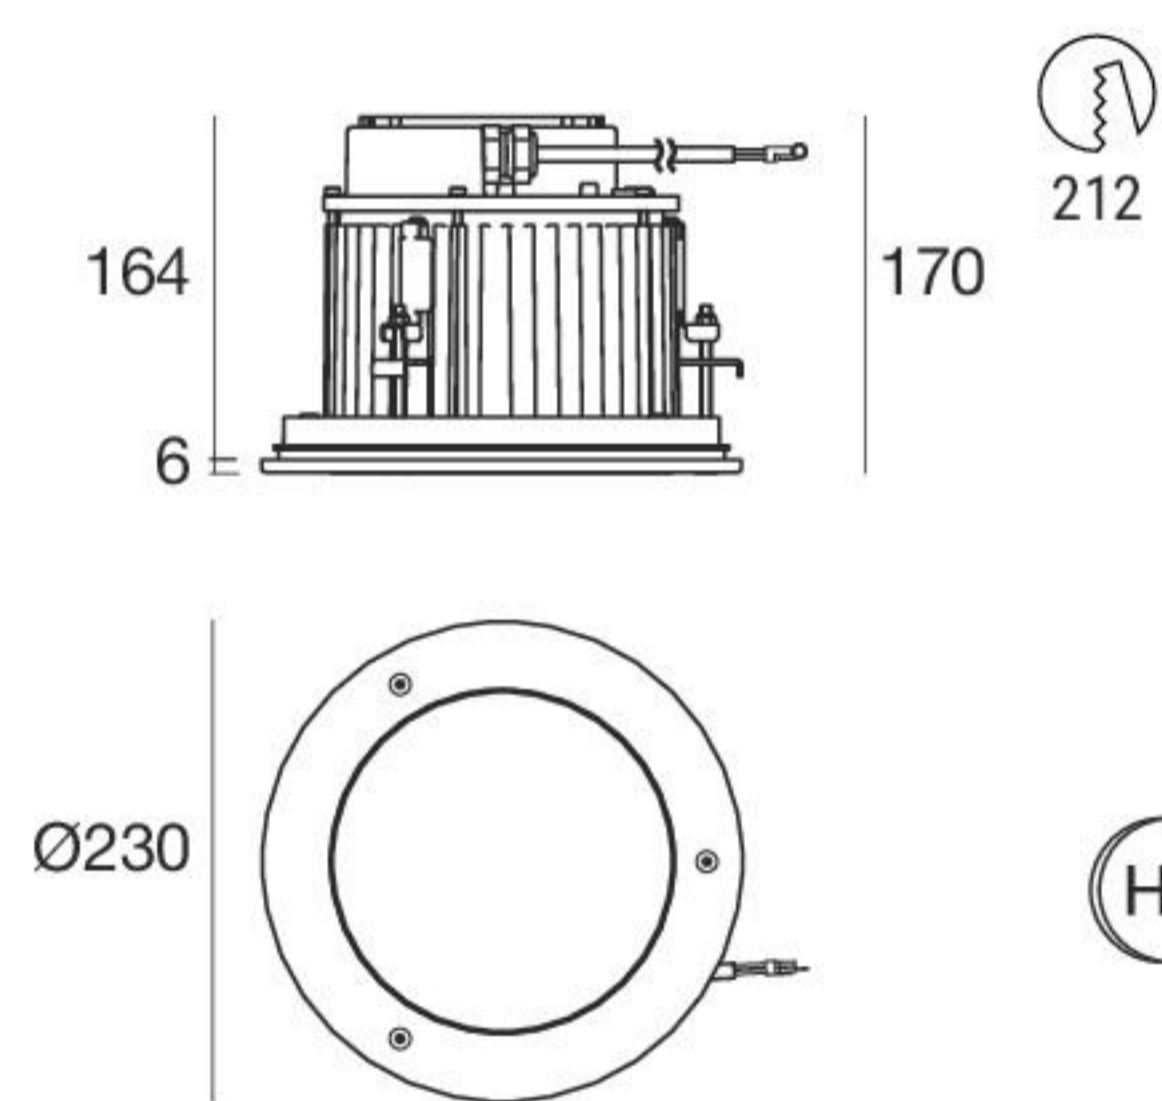

Balance - CRI 80

White	81909	2700 K	3999 lm	M	Asymmetric	07
Black	81932	3000 K	4294 lm	W		
Grey	81870	4000 K	4631 lm	N		

Recessed casing

99675

Outer casing for brick or concrete-mounted installation

Balance - CRI 80

White	81910	2700 K	4088 lm	M	Spot	15
Black	81933	3000 K	4372 lm	W	Medium Flood	30
Grey	81871	4000 K	4702 lm	N	Flood	60

Balance - CRI 80

White	81911	2700 K	4088 lm	M	Spot	15
Black	81934	3000 K	4372 lm	W	Medium Flood	30
Grey	81872	4000 K	4702 lm	N	Flood	60

Balance - CRI 80

White	81913	2700 K	3999 lm	M	Asymmetric	07
Black	81936	3000 K	4294 lm	W		
Grey	81874	4000 K	4631 lm	N		

Recessed casing

99675

Outer casing for brick or concrete-mounted installation