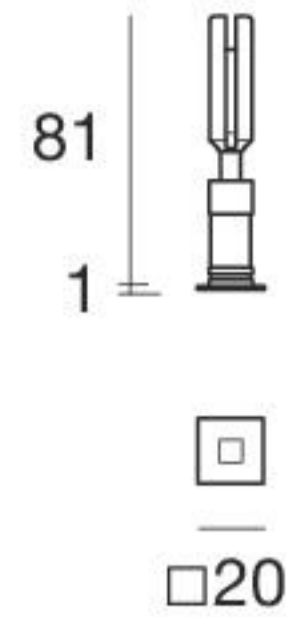

Vos_Q | Downlight | powerLED 1,5 W 500 mA

15

The power supply requires a larger hole than the one indicated for the spotlight

Balance - CRI 92

White	90620	2700 K	134 lm	M	Medium Flood	20
Black	90621	3000 K	153 lm	W	Medium Flood	35

Efficiency - CRI 80

White	90406	2700 K	187 lm	M	Medium Flood	20
Black	90407	3000 K	199 lm	W	Medium Flood	35
		4000 K	213 lm	N		

Electronics

 99195 ON/OFF 1 - 2 art.	 99709 0/1-10V converter 1 art.	+ driver CV 24V 	 99712 DALI converter 1 art.	+ driver CV 24V
--	---	---------------------	--	---------------------

Vos_Q | Downlight | powerLED 2 W 630 mA

29

The power supply requires a larger hole than the one indicated for the spotlight

Balance - CRI 92

White	90624	2700 K	157 lm	M	Spot	15
Black	90625	3000 K	179 lm	W	Medium Flood	30
					Flood	60