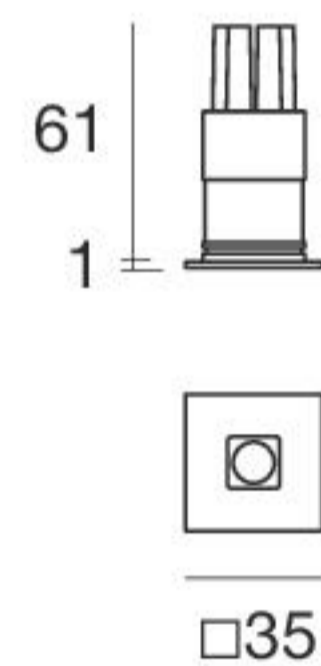

Vos_Q | Downlight | powerLED 1,5 W 500 mA

15

The power supply requires a larger hole than the one indicated for the spotlight

Balance - CRI 92

White	90620	2700 K	134 lm	M	Medium Flood	20
Black	90621	3000 K	153 lm	W	Medium Flood	35

Efficiency - CRI 80

White	90406	2700 K	187 lm	M	Medium Flood	20
Black	90407	3000 K	199 lm	W	Medium Flood	35
		4000 K	213 lm	N		

Electronics

 99195 ON/OFF 1 - 2 art.	 99709 0/1-10V converter 1 art.	+ driver CV 24V 	 99712 DALI converter 1 art.	+ driver CV 24V
--	---	---------------------	--	---------------------

Vos_Q | Downlight | powerLED 2 W 630 mA

29

The power supply requires a larger hole than the one indicated for the spotlight

Balance - CRI 92

White	90624	2700 K	157 lm	M	Spot	15
Black	90625	3000 K	179 lm	W	Medium Flood	30
					Flood	60