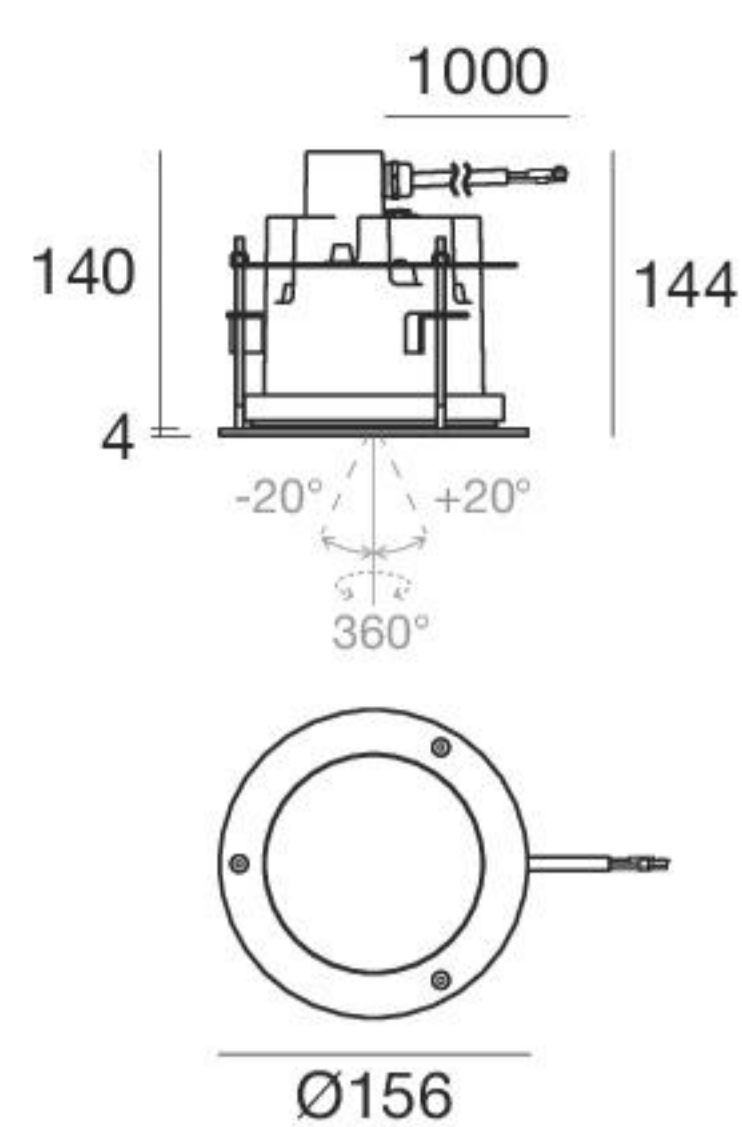

Guardian_J | Downlight | 180-300 V | powerLED 12,6 W DC - 14,1 W AC

Balance - CRI 80

White	81904	2700 K	1724 lm	M	Spot	15
Black	81927	3000 K	1724 lm	W	Medium Flood	35
Grey	81849	4000 K	1854 lm	N	Flood	45

Recessed casing

99674

Outer casing for brick or concrete-mounted installation

Guardian_J DALI | Downlight | 180-300 V | powerLED 12,6 W DC - 14,1 W AC

Balance - CRI 80

White	81905	2700 K	1724 lm	M	Spot	15
Black	81928	3000 K	1724 lm	W	Medium Flood	35
Grey	81850	4000 K	1854 lm	N	Flood	45