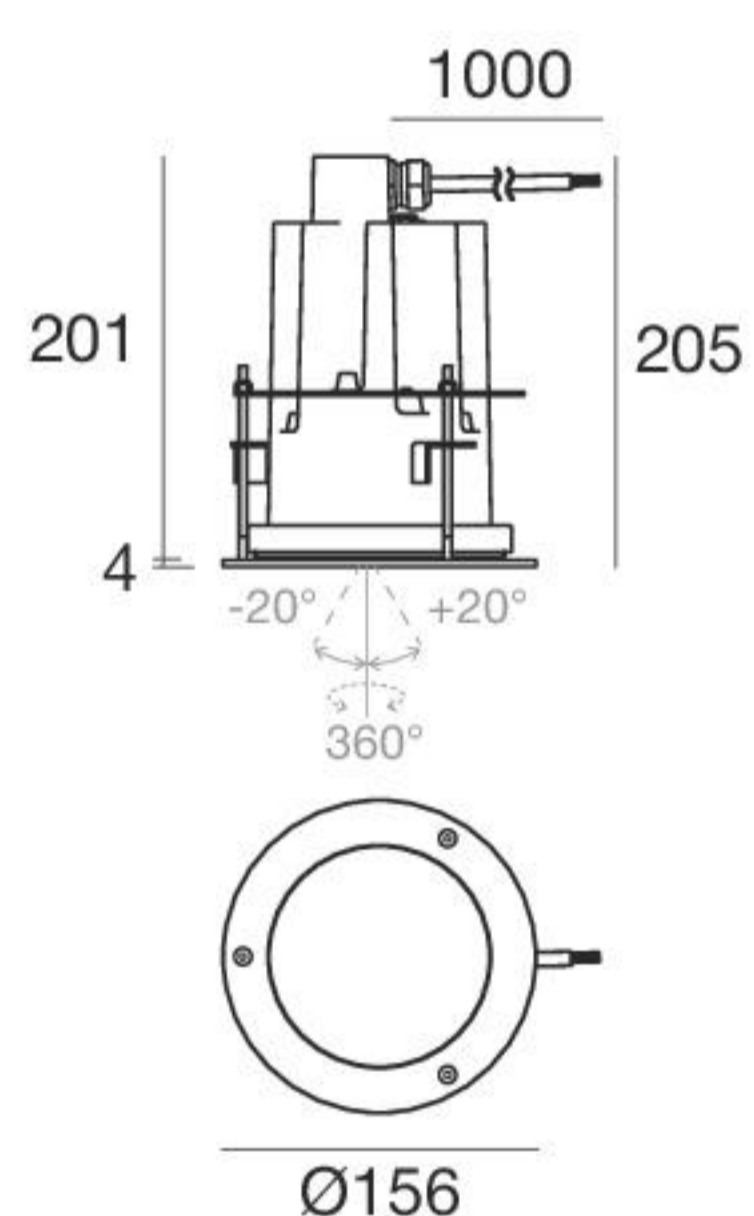

Guardian_J | Downlight | 180-300 V | powerLED 12,6 W DC - 14,1 W AC

Balance - CRI 80

White	81904	2700 K	1724 lm	M	Spot	15
Black	81927	3000 K	1724 lm	W	Medium Flood	35
Grey	81849	4000 K	1854 lm	N	Flood	45

Recessed casing

99674

Outer casing for brick or concrete-mounted installation

Guardian_J DALI | Downlight | 180-300 V | powerLED 12,6 W DC - 14,1 W AC

Balance - CRI 80

White	81905	2700 K	1724 lm	M	Spot	15
Black	81928	3000 K	1724 lm	W	Medium Flood	35
Grey	81850	4000 K	1854 lm	N	Flood	45