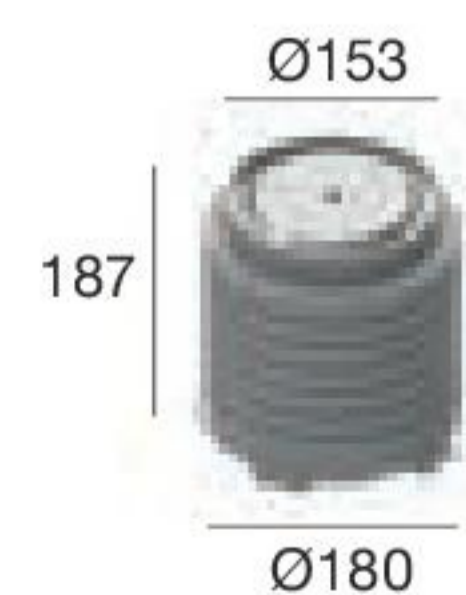

Recessed casing

99674

Outer casing for brick or concrete-mounted installation