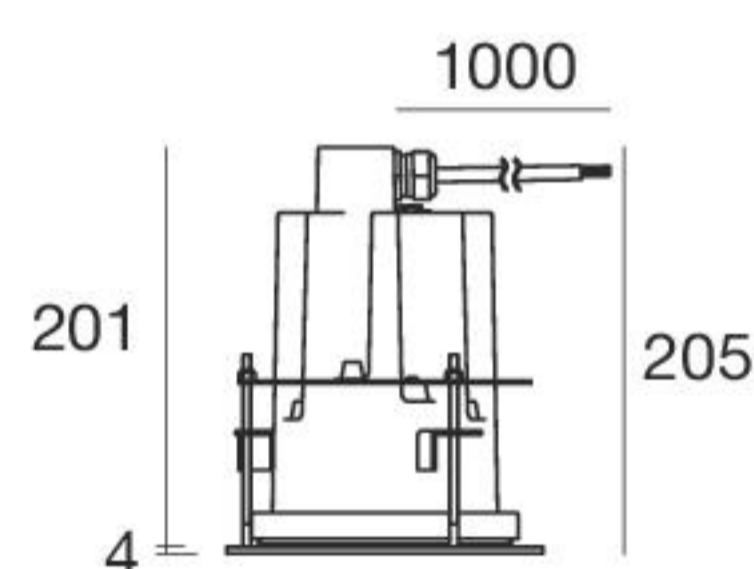

Guardian | Downlight | 180-300 V | powerLED 12,6 W DC - 14,1 W AC

Balance - CRI 80

White	81896	2700 K	1724 lm	M	Spot *	15
Black	81919	3000 K	1724 lm	W	Medium Flood	30
Grey	81841	4000 K	1854 lm	N	Flood	60

Recessed casing

99674

Outer casing for brick or concrete-mounted installation

Guardian DALI | Downlight | 180-300 V | powerLED 12,6 W DC - 14,1 W AC

Balance - CRI 80

White	81900	2700 K	1724 lm	M	Spot	15
Black	81923	3000 K	1724 lm	W	Medium Flood	30
Grey	81845	4000 K	1854 lm	N	Flood	60