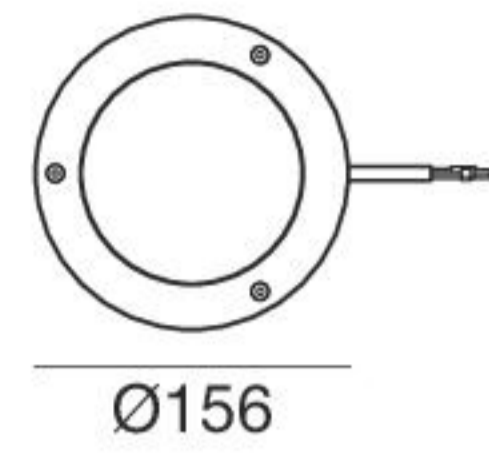

Guardian | Downlight | 180-300 V | powerLED 12,6 W DC - 14,1 W AC

Balance - CRI 80

White	81896	2700 K	1724 lm	M	Spot *	15
Black	81919	3000 K	1724 lm	W	Medium Flood	30
Grey	81841	4000 K	1854 lm	N	Flood	60

Balance - CRI 80

White	81897	2700 K	1724 lm	M	Spot **	15
Black	81920	3000 K	1724 lm	W	Medium Flood	30
Grey	81842	4000 K	1854 lm	N	Flood	60

Balance - CRI 80

White	81899	2700 K	1683 lm	M	Asymmetric	07
Black	81922	3000 K	1808 lm	W		
Grey	81844	4000 K	1949 lm	N		

Recessed casing

99674

Outer casing for brick or concrete-mounted installation

Guardian DALI | Downlight | 180-300 V | powerLED 12,6 W DC - 14,1 W AC

Balance - CRI 80

White	81900	2700 K	1724 lm	M	Spot	15
Black	81923	3000 K	1724 lm	W	Medium Flood	30
Grey	81845	4000 K	1854 lm	N	Flood	60