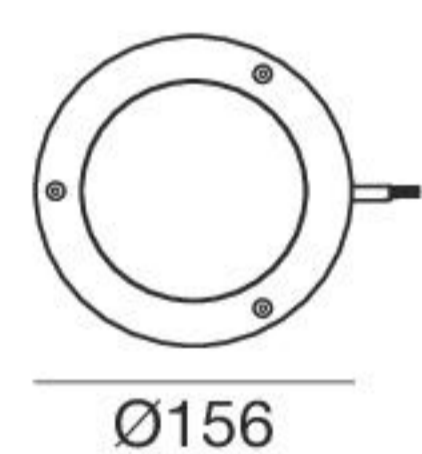

Guardian | Downlight | 180-300 V | powerLED 12,6 W DC - 14,1 W AC

Balance - CRI 80

White	81896	2700 K	1724 lm	M	Spot *	15
Black	81919	3000 K	1724 lm	W	Medium Flood	30
Grey	81841	4000 K	1854 lm	N	Flood	60

Balance - CRI 80

White	81897	2700 K	1724 lm	M	Spot **	15
Black	81920	3000 K	1724 lm	W	Medium Flood	30
Grey	81842	4000 K	1854 lm	N	Flood	60

Balance - CRI 80

White	81899	2700 K	1683 lm	M	Asymmetric	07
Black	81922	3000 K	1808 lm	W		
Grey	81844	4000 K	1949 lm	N		

Recessed casing

99674

Outer casing for brick or concrete-mounted installation

Guardian DALI | Downlight | 180-300 V | powerLED 12,6 W DC - 14,1 W AC

Balance - CRI 80

White	81900	2700 K	1724 lm	M	Spot	15
Black	81923	3000 K	1724 lm	W	Medium Flood	30
Grey	81845	4000 K	1854 lm	N	Flood	60