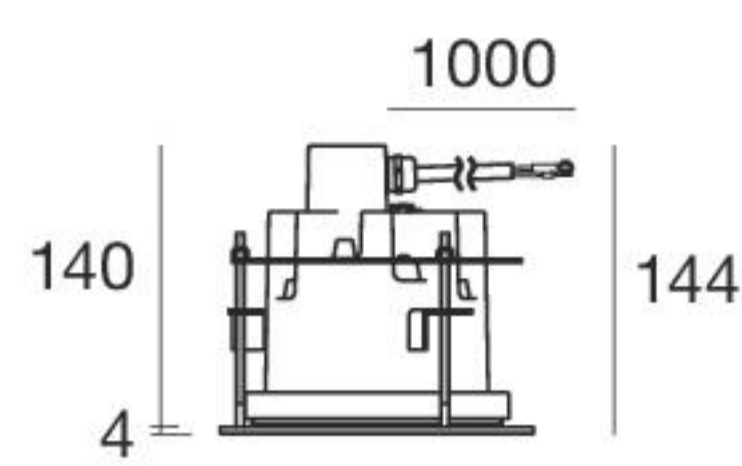

Guardian | Downlight | 180-300 V | powerLED 12,6 W DC - 14,1 W AC

Balance - CRI 80

White	81896	2700 K	1724 lm	M	Spot *	15
Black	81919	3000 K	1724 lm	W	Medium Flood	30
Grey	81841	4000 K	1854 lm	N	Flood	60

Recessed casing

99674

Outer casing for brick or concrete-mounted installation

Guardian DALI | Downlight | 180-300 V | powerLED 12,6 W DC - 14,1 W AC

Balance - CRI 80

White	81900	2700 K	1724 lm	M	Spot	15
Black	81923	3000 K	1724 lm	W	Medium Flood	30
Grey	81845	4000 K	1854 lm	N	Flood	60