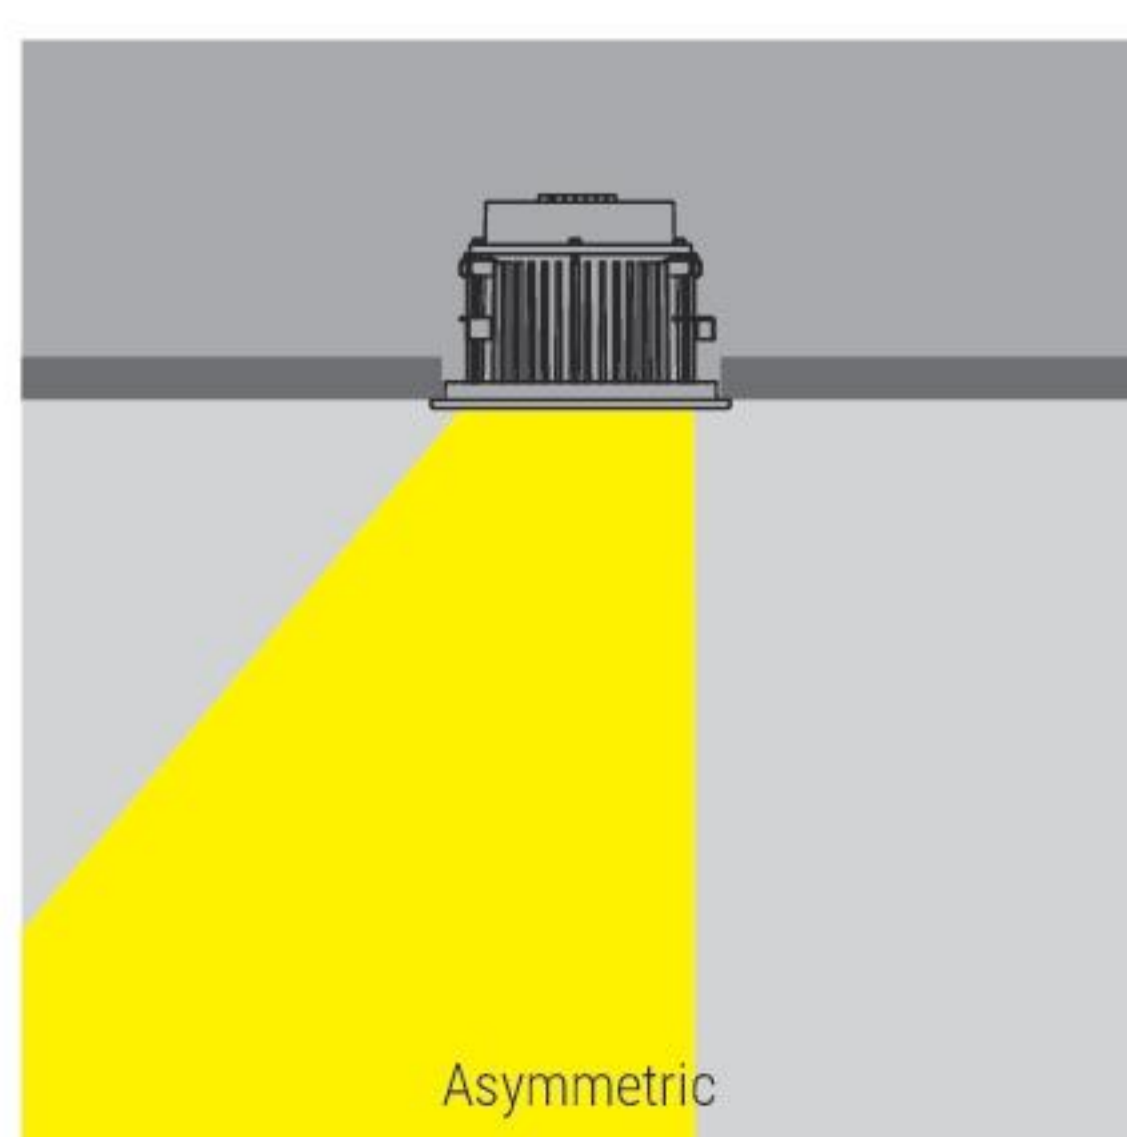

Guardian | Downlight | 190-250 V | powerLED 7,2 W DC - 8 W AC

Balance - CRI 80

White	81893	2700 K	709 lm	M	Spot	15	
Black	81916	3000 K	760 lm	W	Medium Flood	30	
Grey	81838	4000 K	821 lm	N	Flood	60	
						Asymmetric	07

Balance - CRI 80

White	81894	2700 K	709 lm	M	Spot	15
Black	81917	3000 K	760 lm	W	Medium Flood	30
Grey	81839	4000 K	821 lm	N	Flood	60

Recessed casing

99673

Outer casing for brick or concrete-mounted installation

Guardian_J | Downlight | 190-250 V | powerLED 7,2 W DC - 8 W AC

Balance - CRI 80

White	81895	2700 K	709 lm	M	Spot	20
Black	81918	3000 K	760 lm	W	Medium Flood	30
Grey	81840	4000 K	821 lm	N	Flood	60

Recessed casing

99673

Outer casing for brick or concrete-mounted installation

81909W07

Light beam