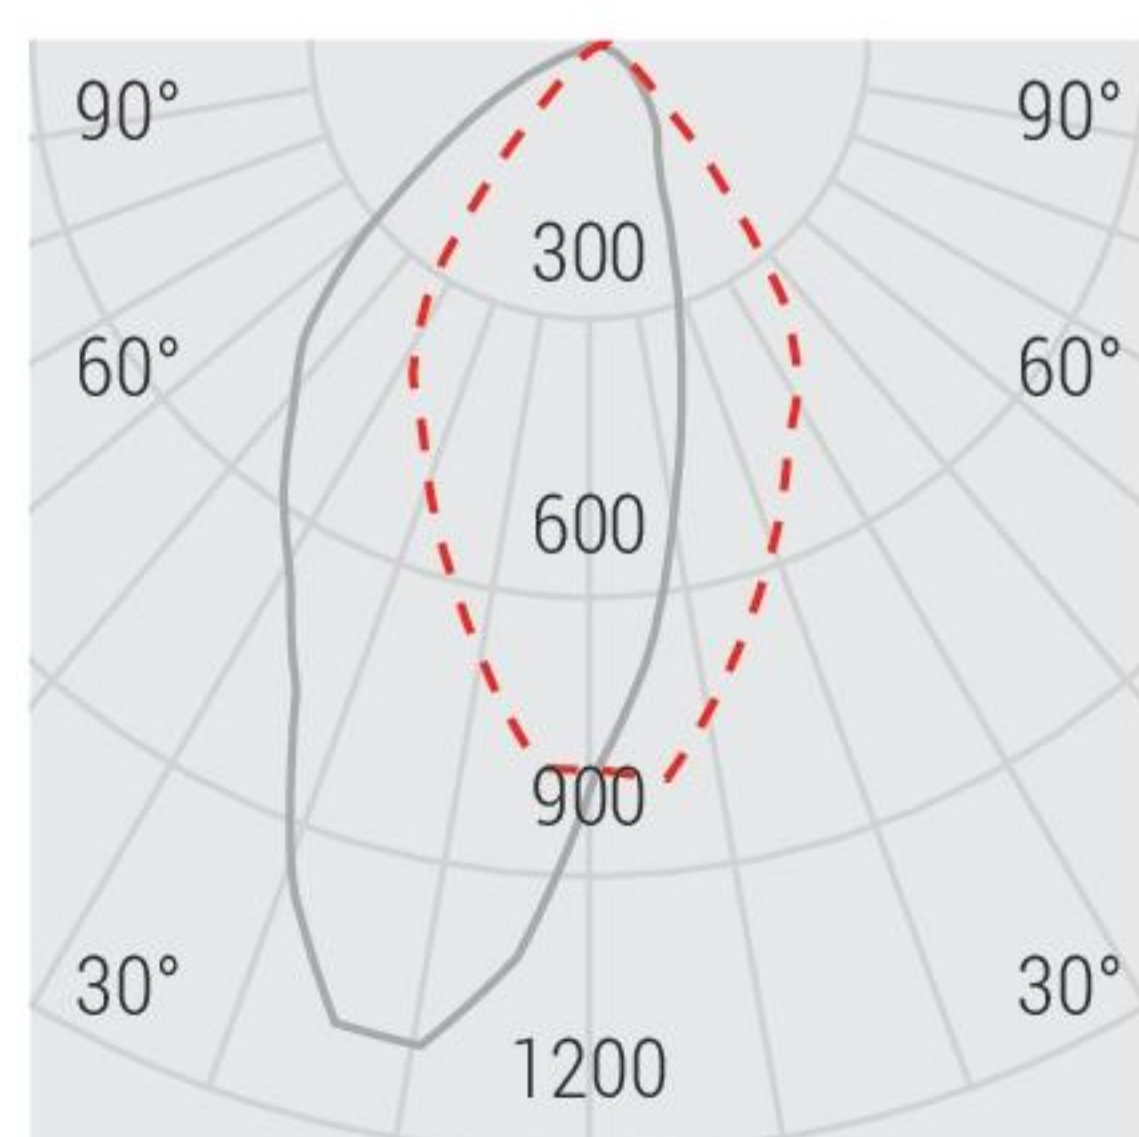

81909W07

Photometric curve