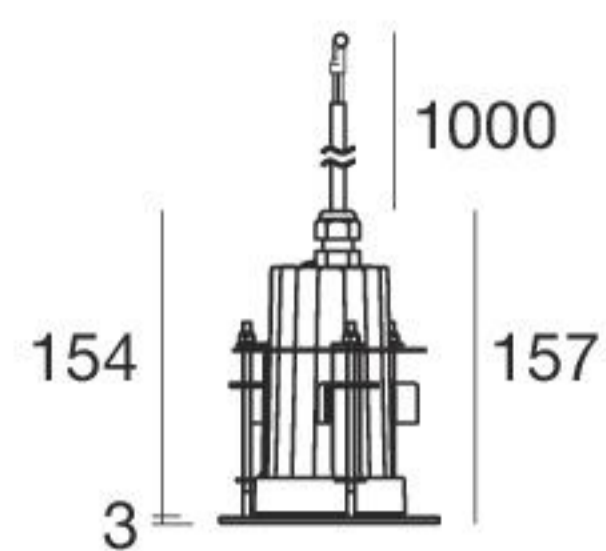

Guardian | Downlight | 190-250 V | powerLED 7,2 W DC - 8 W AC

Balance - CRI 80

White	81893	2700 K	709 lm	M	Spot	15	
Black	81916	3000 K	760 lm	W	Medium Flood	30	
Grey	81838	4000 K	821 lm	N	Flood	60	
						Asymmetric	07

Balance - CRI 80

White	81894	2700 K	709 lm	M	Spot	15
Black	81917	3000 K	760 lm	W	Medium Flood	30
Grey	81839	4000 K	821 lm	N	Flood	60

Recessed casing

99673

Outer casing for brick or concrete-mounted installation

Guardian_J | Downlight | 190-250 V | powerLED 7,2 W DC - 8 W AC

Balance - CRI 80

White	81895	2700 K	709 lm	M	Spot	20
Black	81918	3000 K	760 lm	W	Medium Flood	30
Grey	81840	4000 K	821 lm	N	Flood	60

Recessed casing