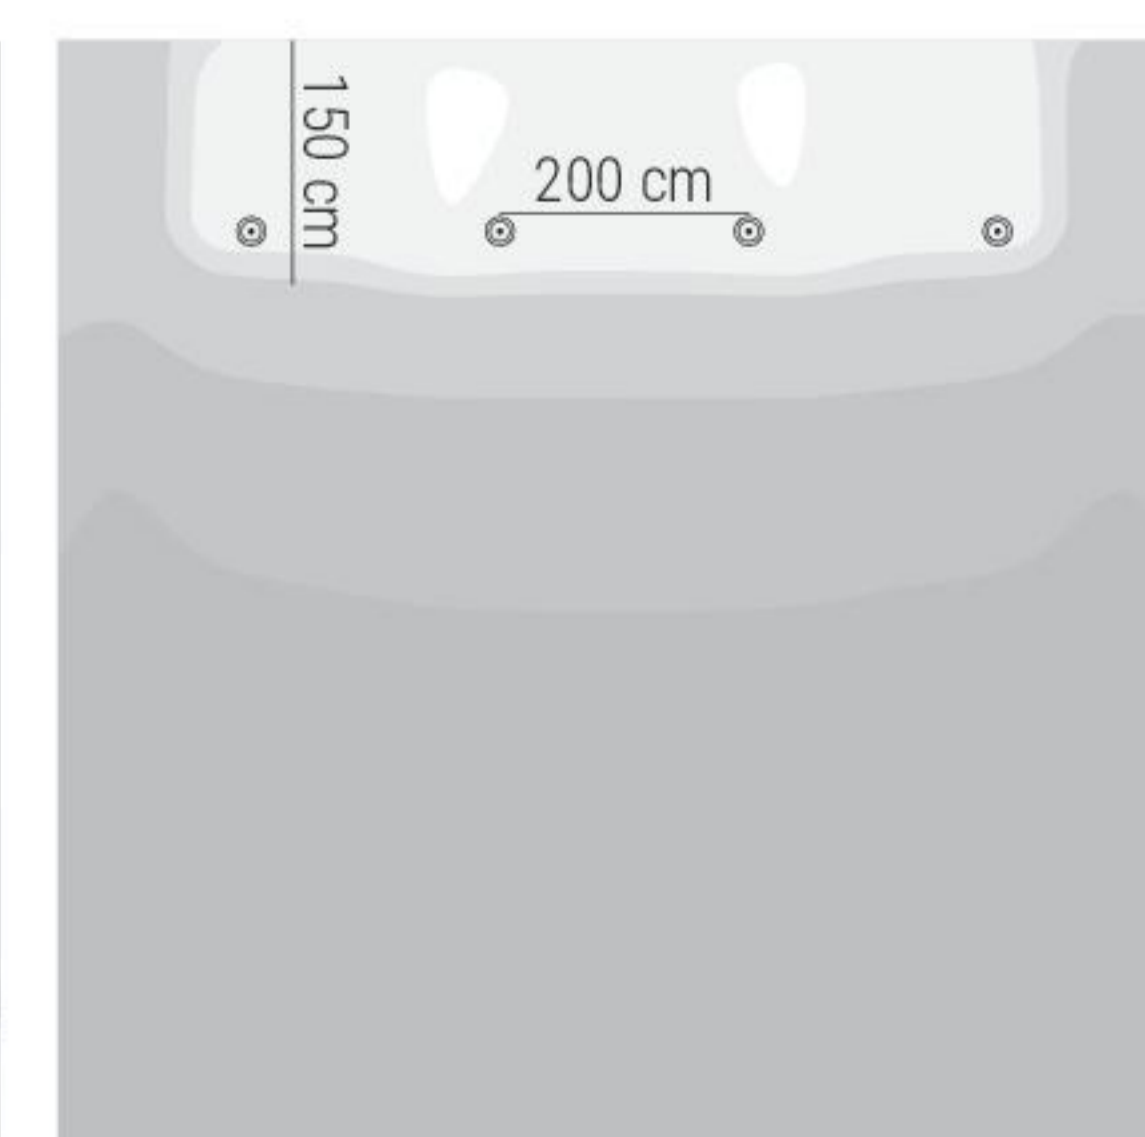

Guardian | Downlight | 190-250 V | powerLED 7,2 W DC - 8 W AC

Balance - CRI 80

White	81893	2700 K	709 lm	M	Spot	15	
Black	81916	3000 K	760 lm	W	Medium Flood	30	
Grey	81838	4000 K	821 lm	N	Flood	60	
						Asymmetric	07

Balance - CRI 80

White	81894	2700 K	709 lm	M	Spot	15
Black	81917	3000 K	760 lm	W	Medium Flood	30
Grey	81839	4000 K	821 lm	N	Flood	60

Recessed casing

99673

Outer casing for brick or concrete-mounted installation

Guardian_J | Downlight | 190-250 V | powerLED 7,2 W DC - 8 W AC

Balance - CRI 80

White	81895	2700 K	709 lm	M	Spot	20
Black	81918	3000 K	760 lm	W	Medium Flood	30
Grey	81840	4000 K	821 lm	N	Flood	60

Recessed casing

99673

Outer casing for brick or concrete-mounted installation

81909W07

Photometric curve

Light beam

25 LUX 50 LUX 100 LUX 150 LUX 200 LUX 250 LUX 300 LUX 400 LUX

Floor plan