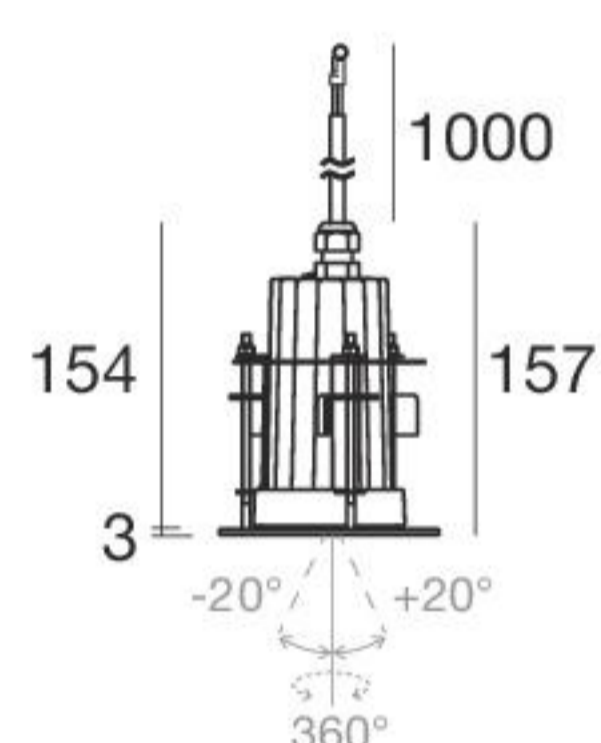

Guardian | Downlight | 190-250 V | powerLED 7,2 W DC - 8 W AC

Balance - CRI 80

White	81893	2700 K	709 lm	M	Spot	15	
Black	81916	3000 K	760 lm	W	Medium Flood	30	
Grey	81838	4000 K	821 lm	N	Flood	60	
						Asymmetric	07

Balance - CRI 80

White	81894	2700 K	709 lm	M	Spot	15
Black	81917	3000 K	760 lm	W	Medium Flood	30
Grey	81839	4000 K	821 lm	N	Flood	60

Recessed casing

99673

Outer casing for brick or concrete-mounted installation

Guardian_J | Downlight | 190-250 V | powerLED 7,2 W DC - 8 W AC

Balance - CRI 80

White	81895	2700 K	709 lm	M	Spot	20
Black	81918	3000 K	760 lm	W	Medium Flood	30
Grey	81840	4000 K	821 lm	N	Flood	60

Recessed casing