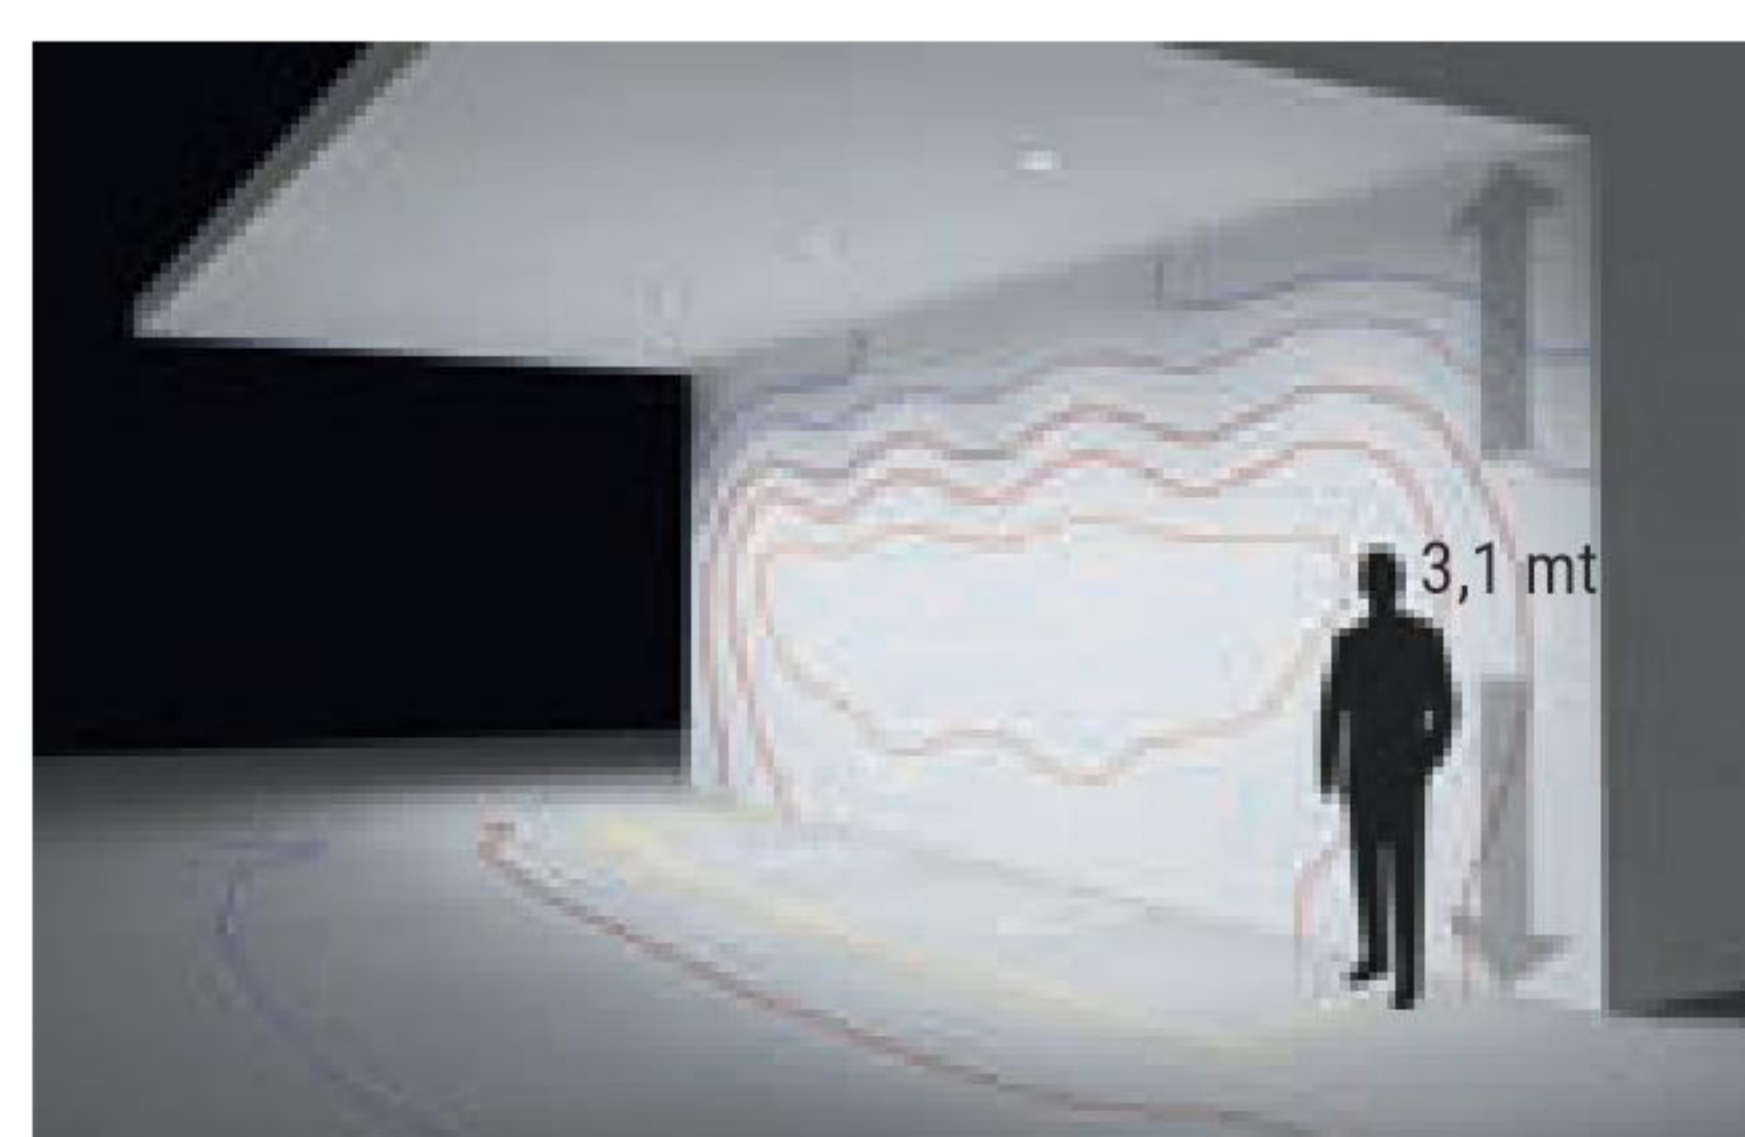

99673

Outer casing for brick or concrete-mounted installation

81909W07

Photometric curve

Light beam

25 LUX 50 LUX 100 LUX 150 LUX 200 LUX 250 LUX 300 LUX 400 LUX

Floor plan