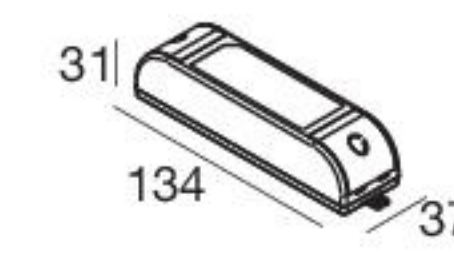

99738
DALI
1 art.