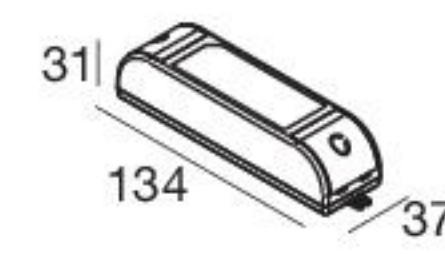

99739
0/1-10V
1 art.