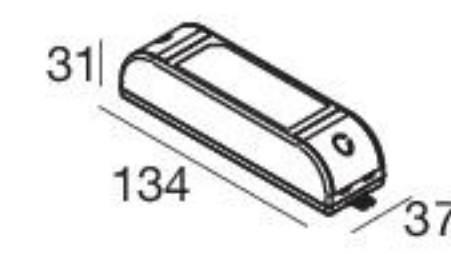

Electronics

99740
ON/OFF
1 art.