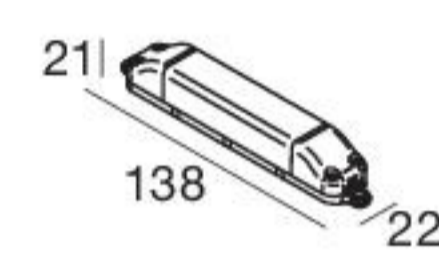

Electronics

89145
ON/OFF
1 art.