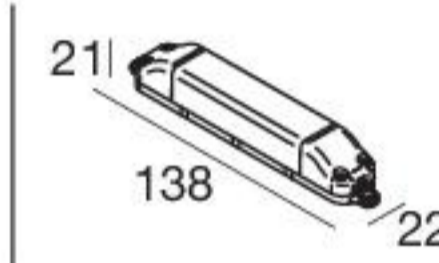

99708
0/1-10V converter
1 art.

+ driver CV 24V