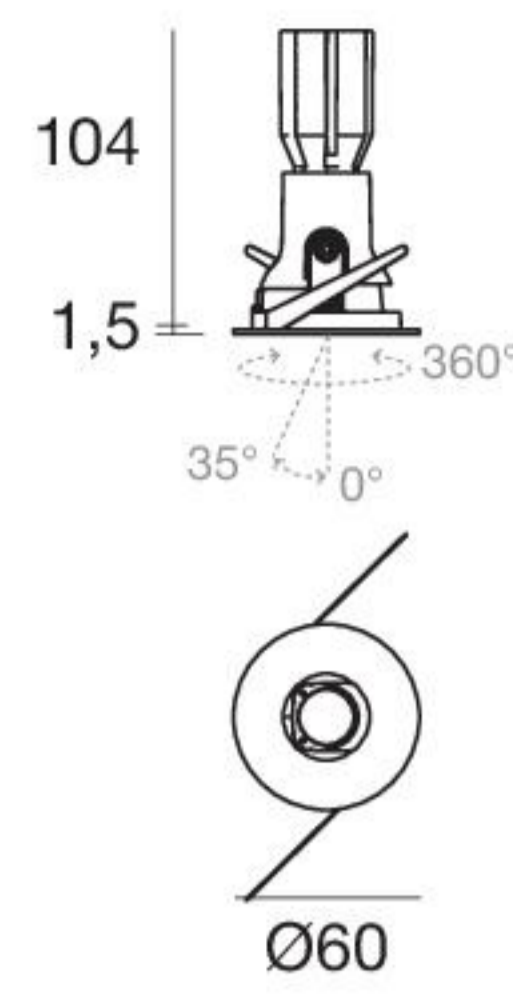

Vos_RJ | Downlight | powerLED 4 W 350 mA

56

Balance - CRI 92

White	81266	2700 K	395 lm	M	Spot	15
Black	81267	3000 K	423 lm	W	Medium Flood	30
		4000 K	456 lm	N	Flood	60

HC

White	81114
Black	81115

Efficiency - CRI 80

White	81268	2700 K	490 lm	M	Spot	15
Black	81269	3000 K	490 lm	W	Medium Flood	30
		4000 K	529 lm	N	Flood	60

HC

White	81118
Black	81119

The power supply requires a larger hole than the one indicated for the spotlight