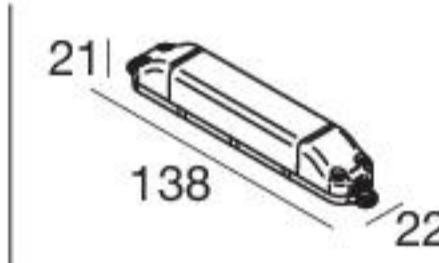

Vos_RJ | Downlight | powerLED 4 W 350 mA

56

Balance - CRI 92

White	81266	2700 K	395 lm	M	Spot	15
Black	81267	3000 K	423 lm	W	Medium Flood	30
		4000 K	456 lm	N	Flood	60

HC

White	81114
Black	81115

Efficiency - CRI 80

White	81268	2700 K	490 lm	M	Spot	15
Black	81269	3000 K	490 lm	W	Medium Flood	30
		4000 K	529 lm	N	Flood	60

HC

White	81118
Black	81119

The power supply requires a larger hole than the one indicated for the spotlight

Electronics

89145
ON/OFF
1 art.

99708
0/1-10V converter
1 art.

+ driver CV 24V

99711
DALI converter
1 art.

+ driver CV 24V

Vos_RJ | Downlight | powerLED 8 W 700 mA

70

Balance - CRI 92

White	81274	2700 K	689 lm	M	Spot	15
Black	81275	3000 K	738 lm	W	Medium Flood	30
		4000 K	796 lm	N	Flood	45

HC

White	81122
Black	81123

Efficiency - CRI 80

White	81276	2700 K	854 lm	M	Spot	15
Black	81277	3000 K	854 lm	W	Medium Flood	30
		4000 K	922 lm	N	Flood	45

HC

White	81126
Black	81127

Electronics

99735
ON/OFF
1 art.

99733
0/1-10V
1 art.

99731
DALI
1 art.