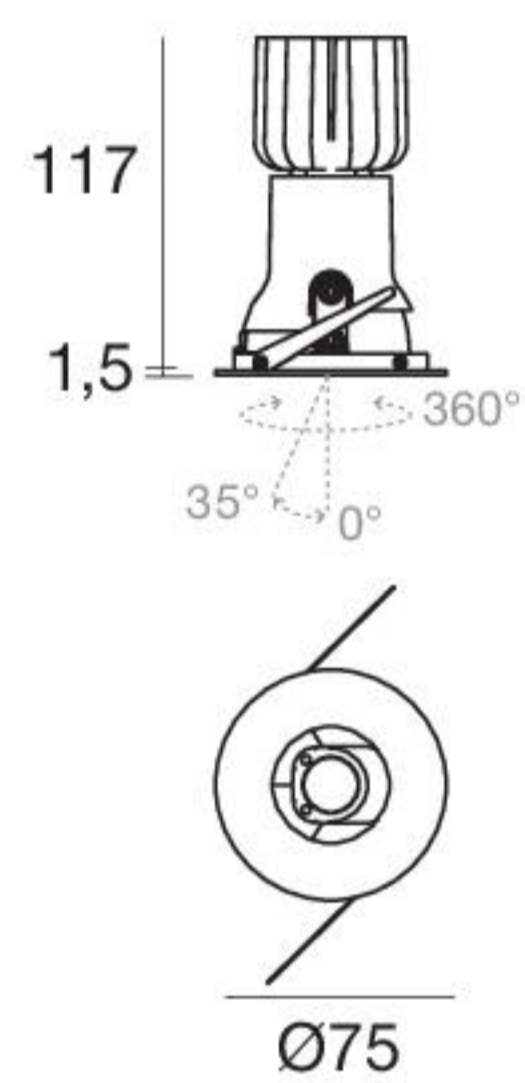

Vos_RJ | Downlight | powerLED 8 W 700 mA

70

Balance - CRI 92

White	81274	2700 K	689 lm	M	Spot	15
Black	81275	3000 K	738 lm	W	Medium Flood	30
		4000 K	796 lm	N	Flood	45

HC

White	81122
Black	81123

Efficiency - CRI 80

White	81276	2700 K	854 lm	M	Spot	15
Black	81277	3000 K	854 lm	W	Medium Flood	30
		4000 K	922 lm	N	Flood	45

HC

White	81126
Black	81127

Electronics

99735
ON/OFF
1 art.

99733
0/1-10V
1 art.

99731
DALI
1 art.