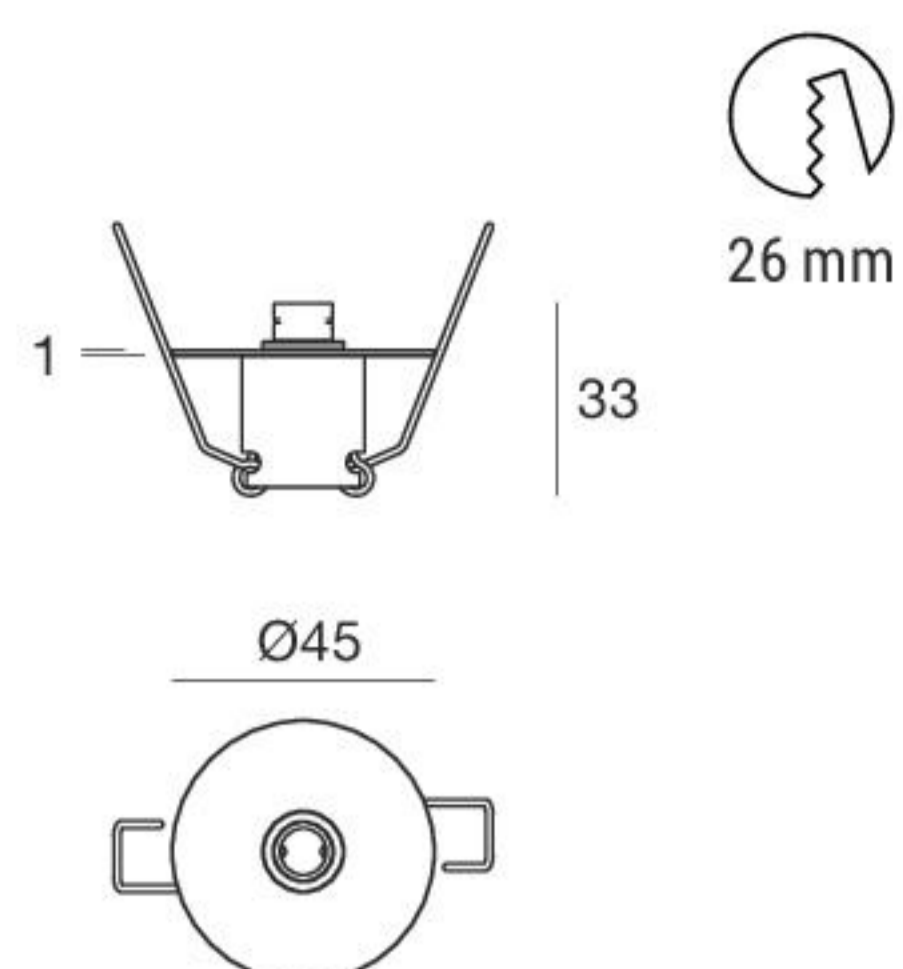

**Tee | Fixing accessory with springs for recessed installation**

White	<b>98972</b>
Black	<b>98973</b>
Chrome	<b>98974</b>
Nickel	<b>98975</b>

**Tee | Accessory with threaded pin for recessed installation**

White	<b>98980</b>
Black	<b>98981</b>
Chrome	<b>98982</b>
Nickel	<b>98983</b>

**Tee\_1 & Tee\_2 | Accessory with fixing screws for surface installation**

White	<b>98976</b>
Black	<b>98977</b>
Chrome	<b>98978</b>
Nickel	<b>98979</b>