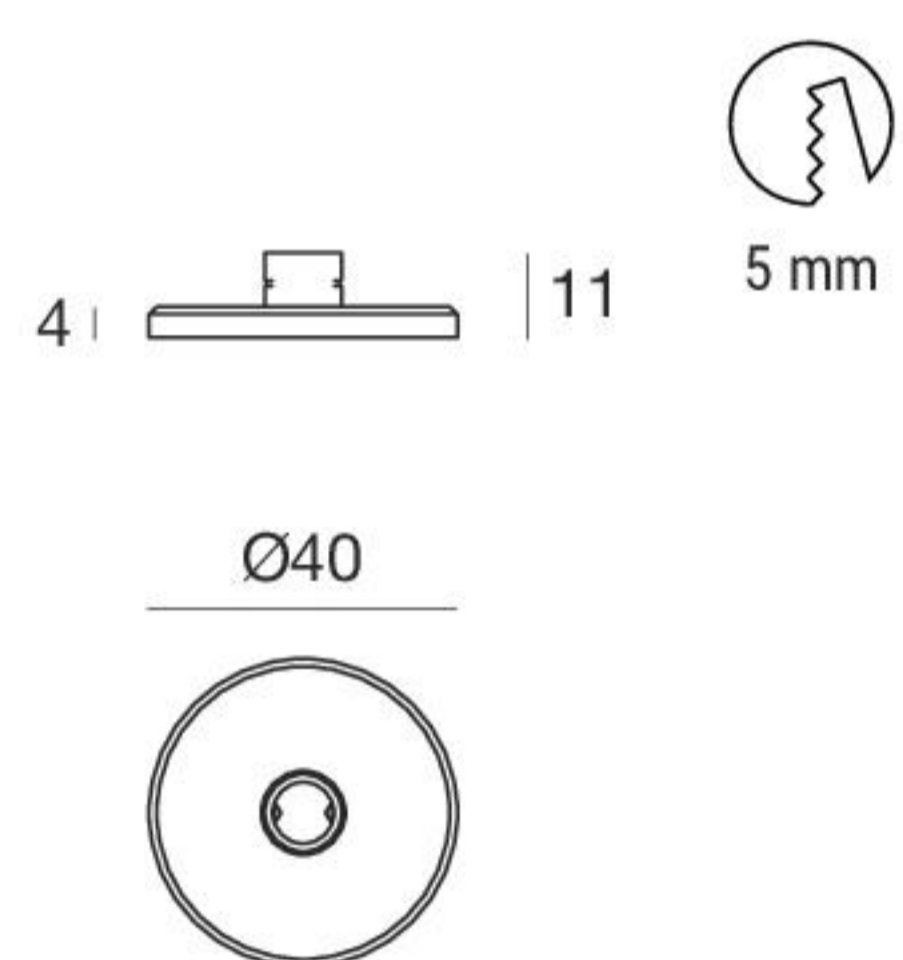

**Tee | Fixing accessory with springs for recessed installation**

White	<b>98972</b>
Black	<b>98973</b>
Chrome	<b>98974</b>
Nickel	<b>98975</b>

**Tee | Accessory with threaded pin for recessed installation**

White	<b>98980</b>
Black	<b>98981</b>
Chrome	<b>98982</b>
Nickel	<b>98983</b>

**Tee\_1 & Tee\_2 | Accessory with fixing screws for surface installation**

White	<b>98976</b>
Black	<b>98977</b>
Chrome	<b>98978</b>
Nickel	<b>98979</b>