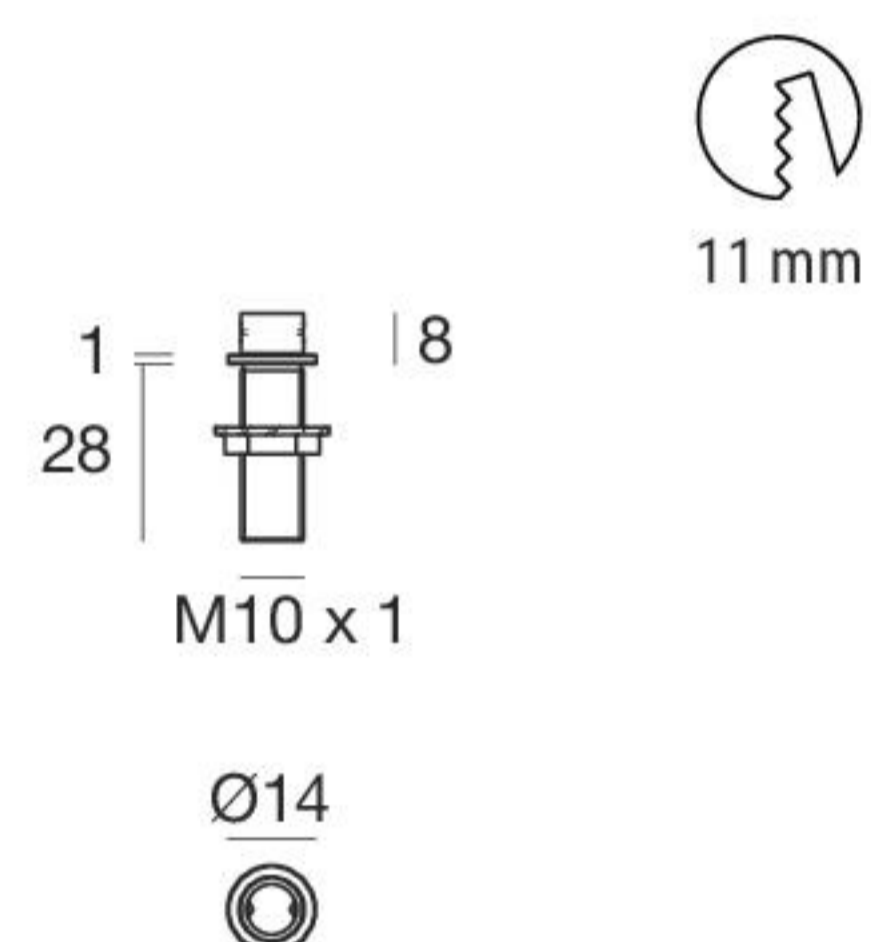

**Tee | Fixing accessory with springs for recessed installation**

White	<b>98972</b>
Black	<b>98973</b>
Chrome	<b>98974</b>
Nickel	<b>98975</b>

**Tee | Accessory with threaded pin for recessed installation**

White	<b>98980</b>
Black	<b>98981</b>
Chrome	<b>98982</b>
Nickel	<b>98983</b>

**Tee\_1 & Tee\_2 | Accessory with fixing screws for surface installation**

White	<b>98976</b>
Black	<b>98977</b>
Chrome	<b>98978</b>
Nickel	<b>98979</b>

**Tee\_1 & Tee\_2 | Driver-holder base for ceiling-mounted installation (driver excluded)**

White	<b>99503</b>
Black	<b>99504</b>
Chrome	<b>99505</b>
Nickel	<b>99506</b>

Tee\_1 driver

**89148**  
ON/OFF  
1 - 2 art.  
For base