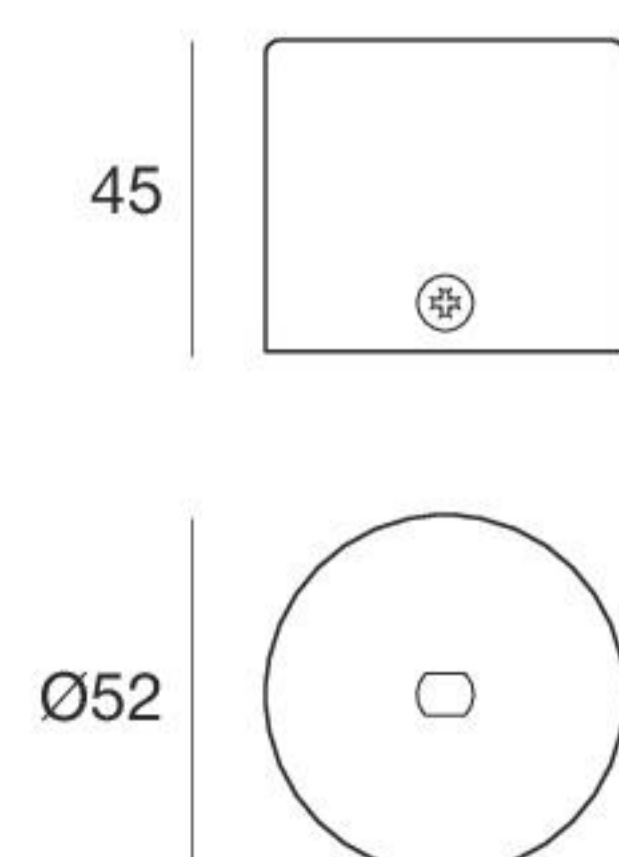

Tee_1 & Tee_2 | Driver-holder base for ceiling-mounted installation (driver excluded)

White	99503
Black	99504
Chrome	99505
Nickel	99506

Tee_1 driver

89148
ON/OFF
1 - 2 art.
For base

Tee_2 driver

89151
ON/OFF
1 - 2 art.
For base