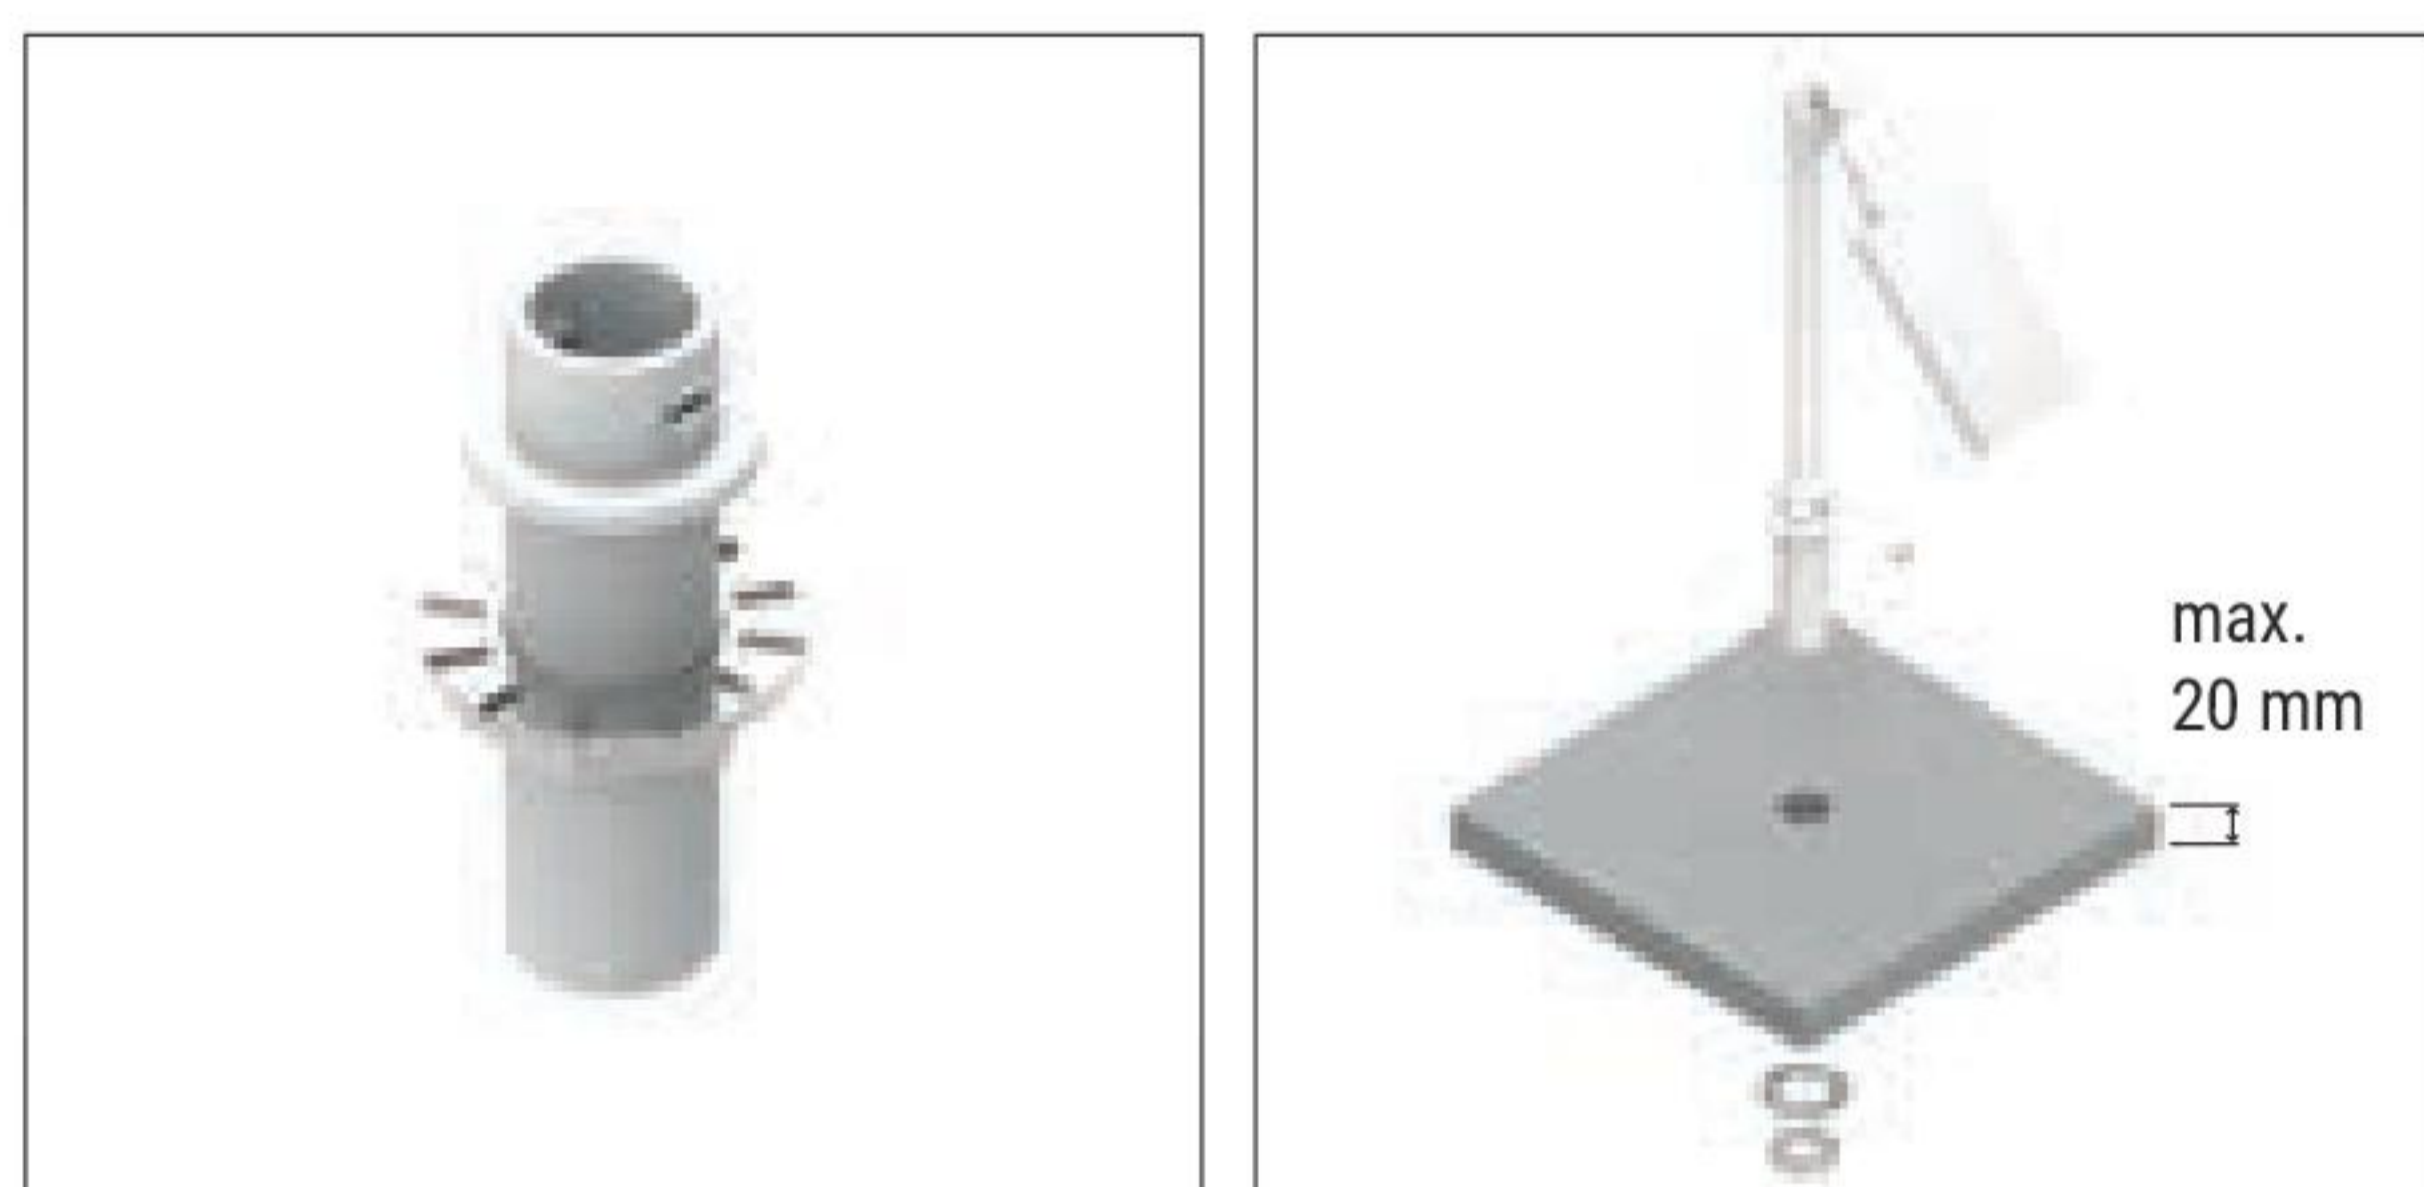

**Tee | Fixing accessory with springs for recessed installation**

White	<b>98972</b>
Black	<b>98973</b>
Chrome	<b>98974</b>
Nickel	<b>98975</b>

**Tee | Accessory with threaded pin for recessed installation**

White	<b>98980</b>
Black	<b>98981</b>
Chrome	<b>98982</b>
Nickel	<b>98983</b>

**Tee\_1 & Tee\_2 | Accessory with fixing screws for surface installation**

White	<b>98976</b>
Black	<b>98977</b>
Chrome	<b>98978</b>
Nickel	<b>98979</b>

**Tee\_1 & Tee\_2 | Driver-holder base for ceiling-mounted installation (driver excluded)**

White	<b>99503</b>
Black	<b>99504</b>
Chrome	<b>99505</b>
Nickel	<b>99506</b>

Tee\_1 driver

**89148**  
ON/OFF  
1 - 2 art.  
For base