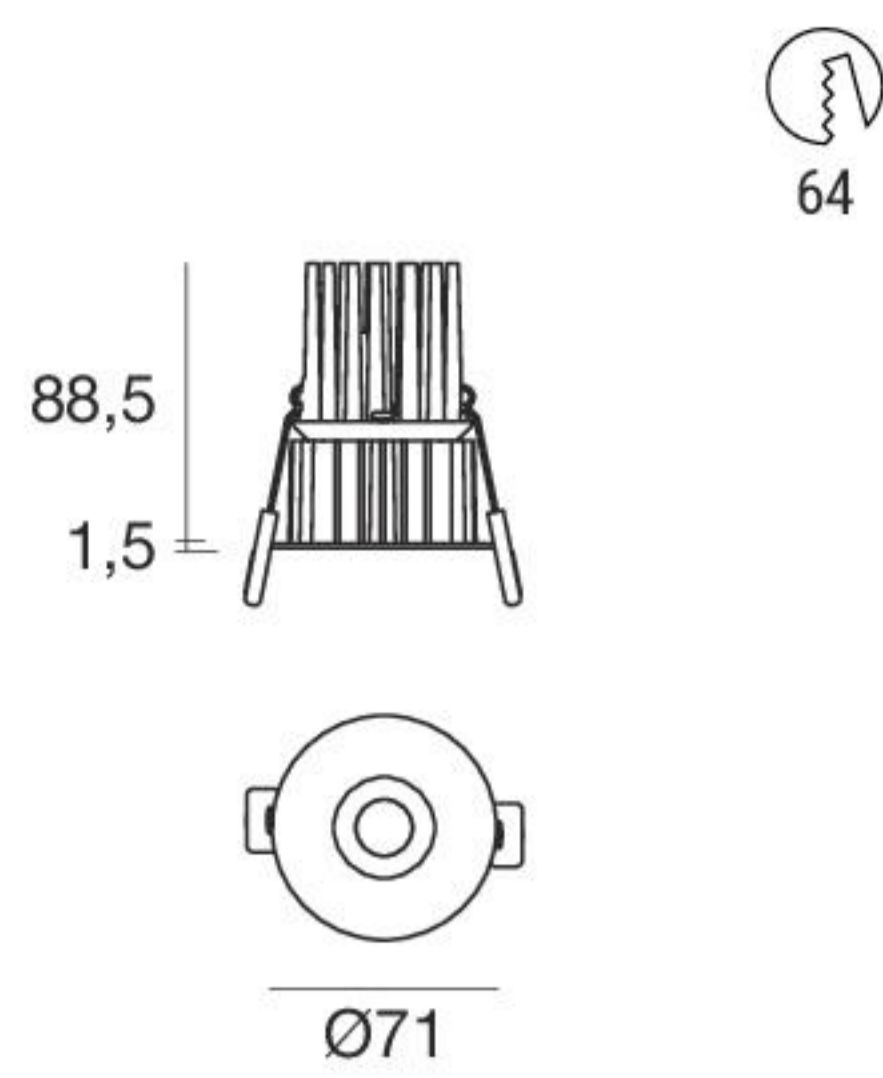

Vos_R | Downlight | powerLED 8 W 700 mA

64

Balance - CRI 92

White	90662	2700 K	689 lm	M	Spot	15
Black	90663	3000 K	738 lm	W	Medium Flood	30
		4000 K	796 lm	N	Flood	45

HC

White	90670
Black	90671

Efficiency - CRI 80

White	90430	2700 K	854 lm	M	Spot	15
Black	90431	3000 K	854 lm	W	Medium Flood	30
		4000 K	922 lm	N	Flood	45

HC

White	90668
Black	90669

Electronics

99735 ON/OFF 1 art.	99733 0/1-10V 1 art.	99731 DALI 1 art.

RTG **90430W30**
90430W45

Vos_R | Downlight | arrayLED 15 W 400 mA

95

Balance - CRI 92

White	90674	2700 K	1568 lm	M	Spot	15
Black	90675	3000 K	1677 lm	W	Medium Flood	30
		4000 K	1804 lm	N	Flood	60

HC

White	90682
Black	90683

Efficiency - CRI 80

White	90440	2700 K	1932 lm	M	Spot	15
Black	90441	3000 K	1932 lm	W	Medium Flood	30
		4000 K	2078 lm	N	Flood	60

HC

White	90680
Black	90681

Electronics

99740 ON/OFF 1 art.	99739 0/1-10V 1 art.	99738 DALI 1 art.