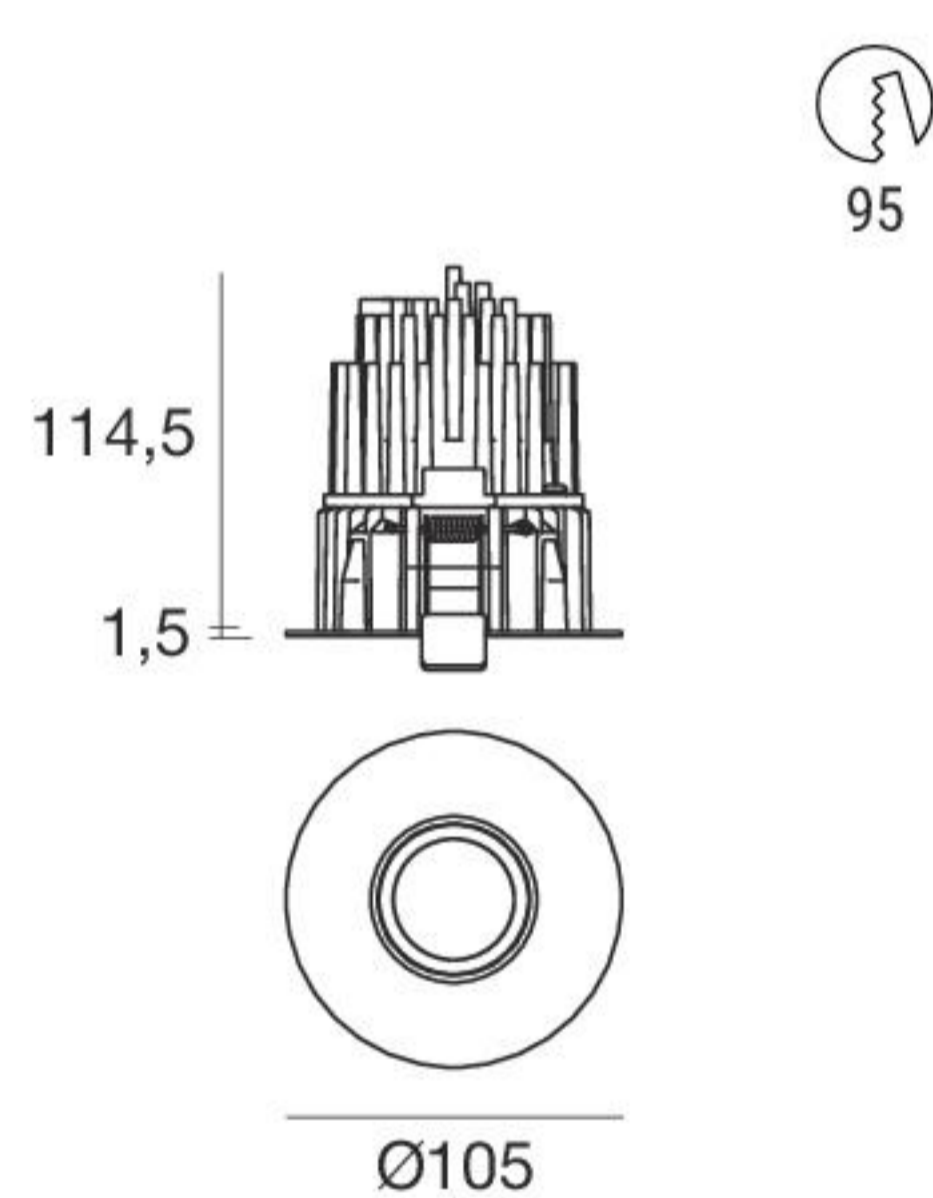

White	90430	2700 K	854 lm	M	Spot	15
Black	90431	3000 K	854 lm	W	Medium Flood	30
		4000 K	922 lm	N	Flood	45

HC

White	90668
Black	90669

Electronics

99735 ON/OFF 1 art.	99733 0/1-10V 1 art.	99731 DALI 1 art.

RTG **90430W30**
90430W45

Vos_R | Downlight | arrayLED 15 W 400 mA

95

Balance - CRI 92

White	90674	2700 K	1568 lm	M	Spot	15
Black	90675	3000 K	1677 lm	W	Medium Flood	30
		4000 K	1804 lm	N	Flood	60

HC

White	90682
Black	90683

Efficiency - CRI 80

White	90440	2700 K	1932 lm	M	Spot	15
Black	90441	3000 K	1932 lm	W	Medium Flood	30
		4000 K	2078 lm	N	Flood	60

HC

White	90680
Black	90681

Electronics

99740 ON/OFF 1 art.	99739 0/1-10V 1 art.	99738 DALI 1 art.