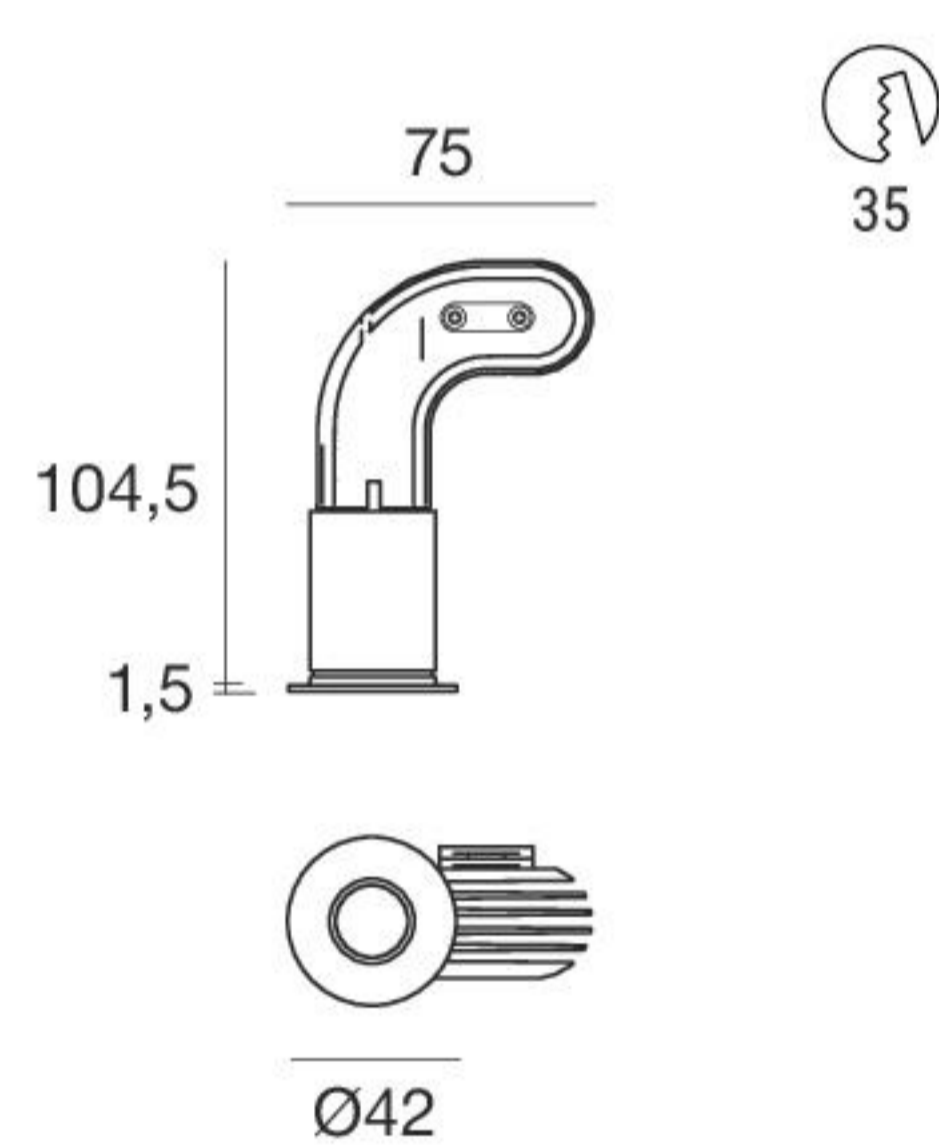

Vos_R | Downlight | powerLED 6 W 500 mA

Balance - CRI 92

White	90650	2700 K	532 lm	M	Spot	15
Black	90651	3000 K	569 lm	W	Medium Flood	30
		4000 K	614 lm	N	Flood	60

White	90658
Black	90659

Efficiency - CRI 80

White	90420	2700 K	659 lm	M	Spot	15
Black	90421	3000 K	659 lm	W	Medium Flood	30
		4000 K	711 lm	N	Flood	60

White	90656
Black	90657

RTG 90420W30
90420W60

Electronics

99377
ON/OFF
1 art.

99714
0/1-10V
1 art.

99715
DALI
1 art.