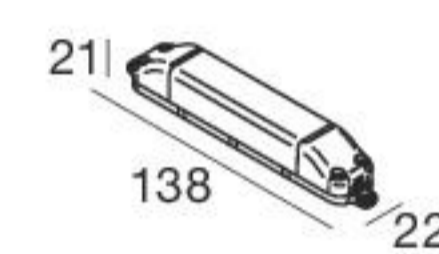

Electronics

89145
ON/OFF
1 art.