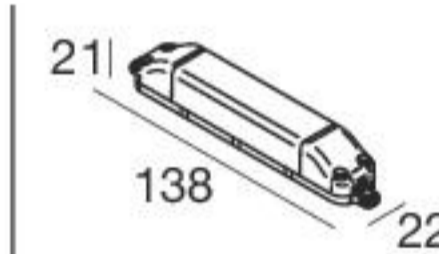

99708
0/1-10V converter
1 art.

+ driver CV 24V