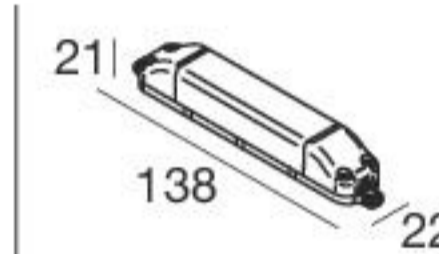

Vos_R | Downlight | powerLED 4 W 350 mA

Balance - CRI 92

White	90638	2700 K	395 lm	M	Spot	15
Black	90639	3000 K	423 lm	W	Medium Flood	30
		4000 K	456 lm	N	Flood	60

White	90646
Black	90647

Efficiency - CRI 80

White	90416	2700 K	490 lm	M	Spot	15
Black	90417	3000 K	490 lm	W	Medium Flood	30
		4000 K	529 lm	N	Flood	60

White	90644
Black	90645

The power supply requires a larger hole than the one indicated for the spotlight

Electronics

89145
ON/OFF
1 art.

99708
0/1-10V converter
1 art.

+ driver CV 24V

99711
DALI converter
1 art.

+ driver CV 24V

Vos_R | Downlight | powerLED 6 W 500 mA

Balance - CRI 92

White	90650	2700 K	532 lm	M	Spot	15
Black	90651	3000 K	569 lm	W	Medium Flood	30
		4000 K	614 lm	N	Flood	60

White	90658
Black	90659

Efficiency - CRI 80

White	90420	2700 K	659 lm	M	Spot	15
Black	90421	3000 K	659 lm	W	Medium Flood	30
		4000 K	711 lm	N	Flood	60

White	90656
Black	90657

RTG 90420W30
90420W60

Electronics

99377
ON/OFF
1 art.

99714
0/1-10V
1 art.

99715
DALI
1 art.