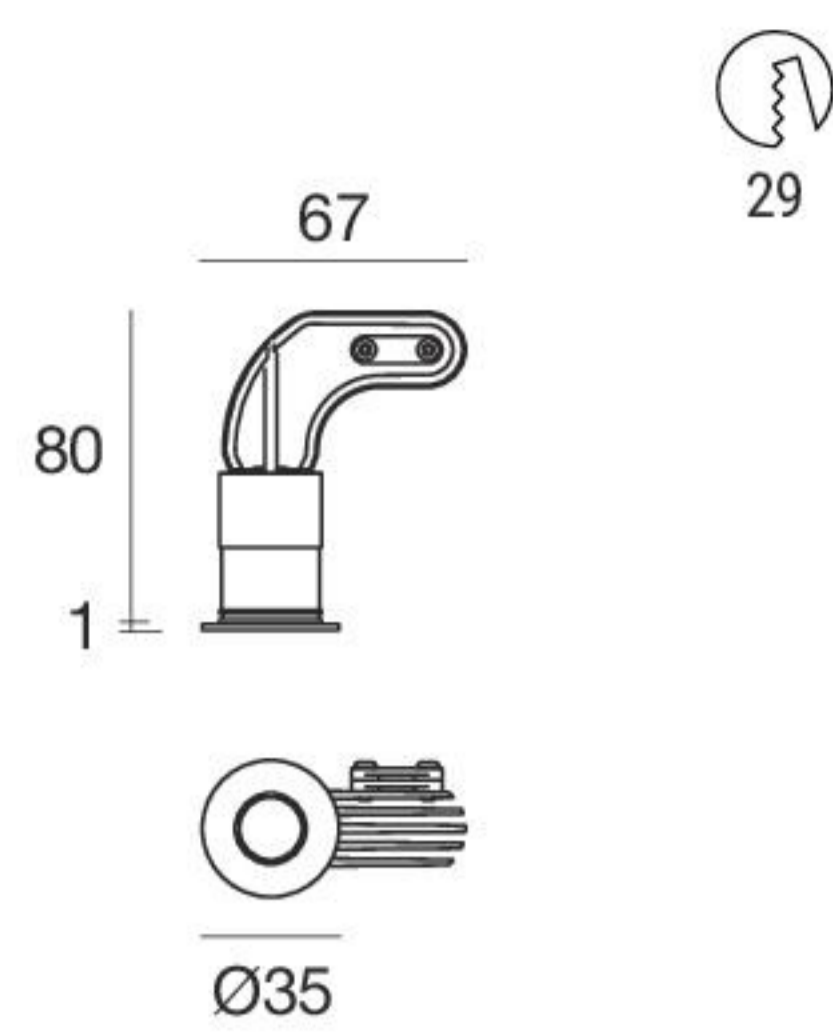

Vos_R | Downlight | powerLED 4 W 350 mA

Balance - CRI 92

White	90638	2700 K	395 lm	M	Spot	15
Black	90639	3000 K	423 lm	W	Medium Flood	30
		4000 K	456 lm	N	Flood	60

White	90646
Black	90647

Efficiency - CRI 80

White	90416	2700 K	490 lm	M	Spot	15
Black	90417	3000 K	490 lm	W	Medium Flood	30
		4000 K	529 lm	N	Flood	60

White	90644
Black	90645

The power supply requires a larger hole than the one indicated for the spotlight