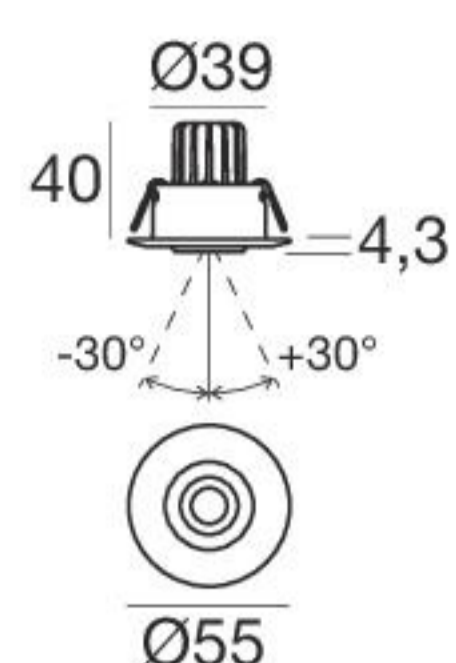

Ghilea | Decorative spotlight | powerLED 2 W 630 mA

Efficiency - CRI 80

White	97044	2700 K	219 lm	M	Spot	15
Black	97045	3000 K	233 lm	W	Medium Flood	30
Nickel	97189	4000 K	249 lm	N		
Chrome	97047					

1009 Recessed casing
84902