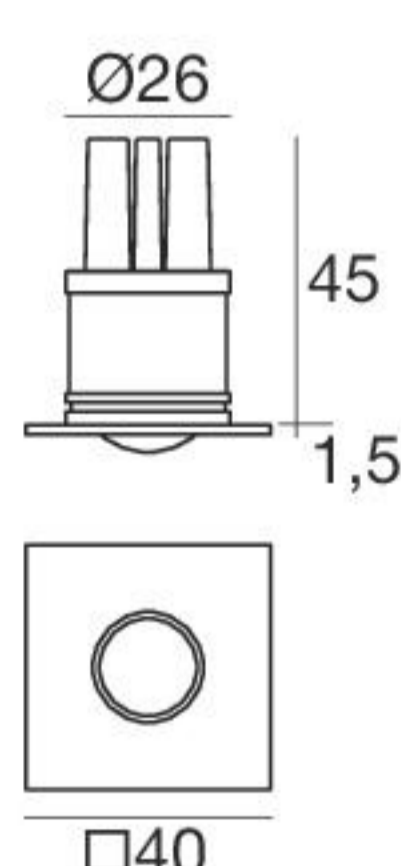

Efficiency - CRI 80

White	88569	RGB	Z	Medium Flood	30
Chrome	86614			Flood	60
Nickel	86615			General	00
Steel	86675