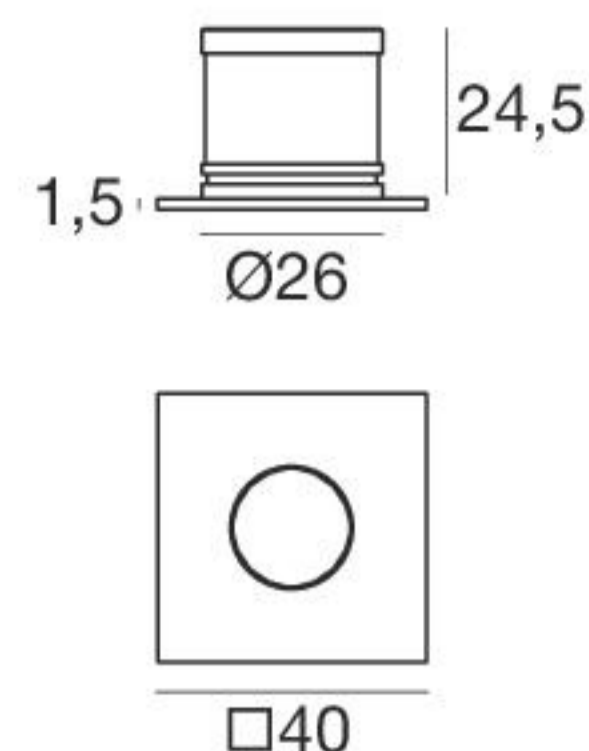

Nitum_Q | Decorative spotlight | powerLED 1 W 350 mA

Efficiency - CRI 80

White	88422	2700 K	136 lm	M	Spot	10
Chrome	85045	3000 K	145 lm	W	Medium Flood	30
Nickel	85046	4000 K	155 lm	N	Flood	50
Steel	86882	5000 K	165 lm	C	Flood	70
					Wide Flood	12
					General	00