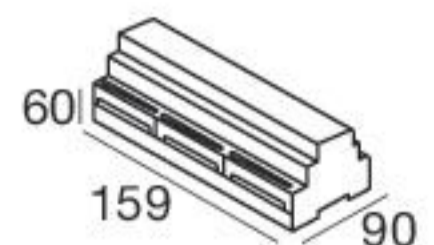

DMX driver CC
977