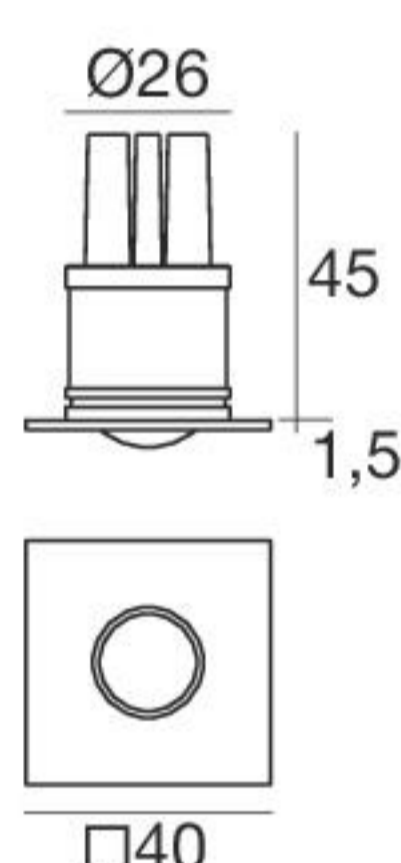

Nitum_Q | Decorative spotlight | powerLED 1 W 350 mA

Efficiency - CRI 80

White	88422	2700 K	136 lm	M	Spot	10
Chrome	85045	3000 K	145 lm	W	Medium Flood	30
Nickel	85046	4000 K	155 lm	N	Flood	50
Steel	86882	5000 K	165 lm	C	Flood	70
					Wide Flood	12
					General	00

1009 Recessed casing
84915 / 84336

RTG **88422W30**

Electronics

89144
ON/OFF
1 - 2 art.

99708
0/1-10V converter
1 - 4 art.

+ driver CV 24V

99711
DALI converter
1 - 4 art.

+ driver CV 24V

Nitum_Q | Decorative spotlight | powerLED 2 W 630 mA

Efficiency - CRI 80

White	88424	2700 K	219 lm	M	Spot	10
Chrome	85061	3000 K	233 lm	W	Medium Flood	30
Nickel	85062	4000 K	249 lm	N	Flood	50
Steel	86884	5000 K	266 lm	C	Flood	70
					Wide Flood	12
					General	00