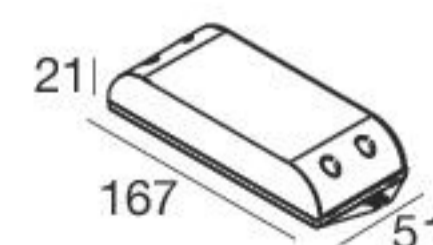

Nitum_Q | Decorative spotlight | powerLED 2,1 W 220 mA

Efficiency - CRI 80

White	88569	RGB	Z	Medium Flood	30
Chrome	86614			Flood	60
Nickel	86615			General	00
Steel	86675				

1009 Recessed casing
84901

Electronics