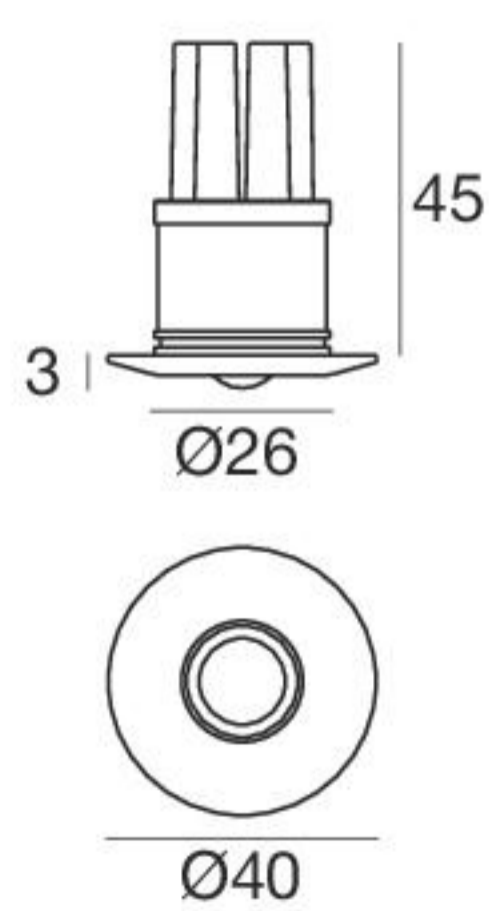

Efficiency - CRI 80

White	88568	RGB	Z	Spot	10
Chrome	86612			Medium Flood	30
Nickel	86613			Flood	60
Steel	86674			General	00