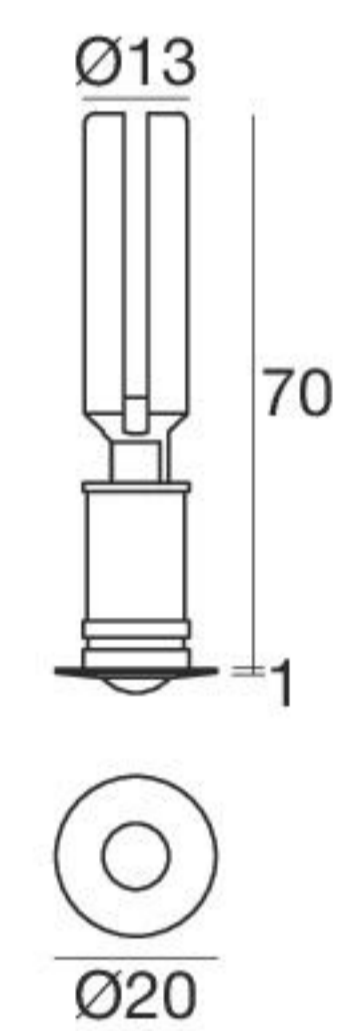

Aspho\_R | Decorative spotlight | 24 V | 5mmLED 1.5 W

White	91352	RGB	Z	Flood	30
Chrome	86707				
Nickel	86708				

1009 Recessed casing  
**84916**

RTG 91352Z30  
86708Z30

Electronics

RF driver CV	DMX driver CV	DMX controllers	driver CV 24V	switching CV 24V
985	985	995	981-982	986-989

Aspho\_R | Decorative spotlight | powerLED 2,1 W 220 mA

White	91354	RGB	Z	Flood	70
Chrome	86730				
Nickel	86731				

White	91362	RGB	Z	Wide Flood	12
Chrome	87214				
Nickel	87215				

1009 Recessed casing  
**84917**