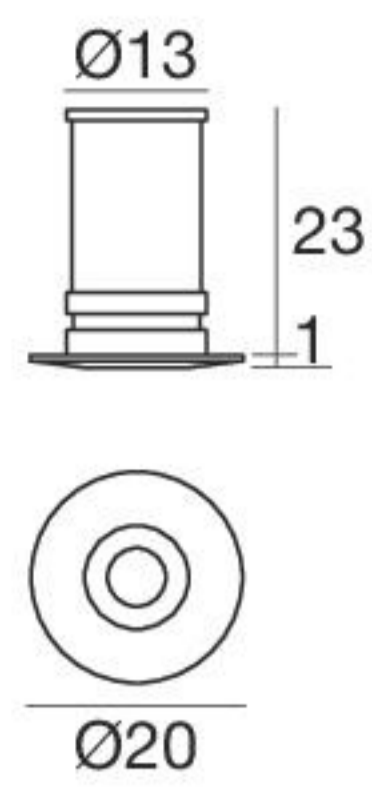

Aspho\_R | Decorative spotlight | 24 V | 5mmLED 1.5 W

White	91352	RGB	Z	Flood	30
Chrome	86707				
Nickel	86708				

1009 Recessed casing  
**84916**

RTG 91352Z30  
86708Z30

Electronics

RF driver CV	DMX driver CV	DMX controllers	driver CV 24V	switching CV 24V
985	985	995	981-982	986-989

Aspho\_R | Decorative spotlight | powerLED 2,1 W 220 mA

White	91354	RGB	Z	Flood	70
Chrome	86730				
Nickel	86731				

White	91362	RGB	Z	Wide Flood	12
Chrome	87214				
Nickel	87215				

1009 Recessed casing  
**84917**