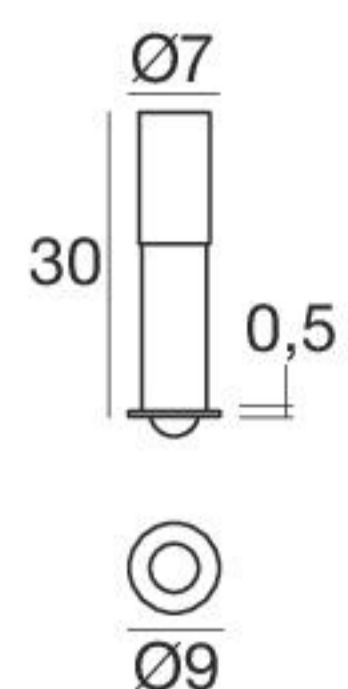

Bibok | Decorative spotlight | 24 V | 5mmLED 0,5 W

White	91366	3000 K	W	Medium Flood	30
Chrome	85335	5000 K	C		

Electronics

99374 ON/OFF 1 - 150 art.	99332 0/1-10V 1 - 300 art.	99722 DALI 1 - 240 art.

- RTG **91366W30**
- 91366C30**
- 85335W30**
- 85335C30**

Bibok | Decorative spotlight | powerLED 1 W 350 mA

White	91348	3000 K	107 lm	W	Flood	70
Chrome	85976	4000 K	114 lm	N		
		5000 K	139 lm	C		

White	91350	3000 K	107 lm	W	Wide Flood	12
Chrome	85575	4000 K	114 lm	N		
		5000 K	139 lm	C		