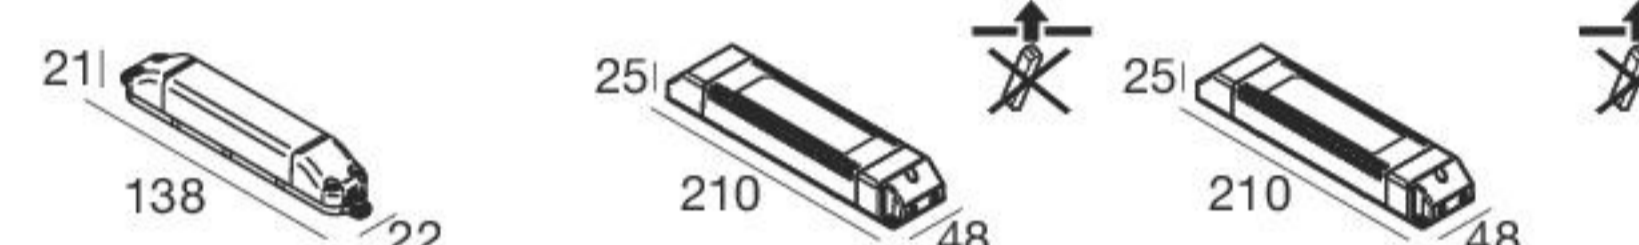

Electronics

99307 ON/OFF 1 - 2 art.	99249 0/1-10V 1 - 15 art.	99151 DALI 1 - 15 art.