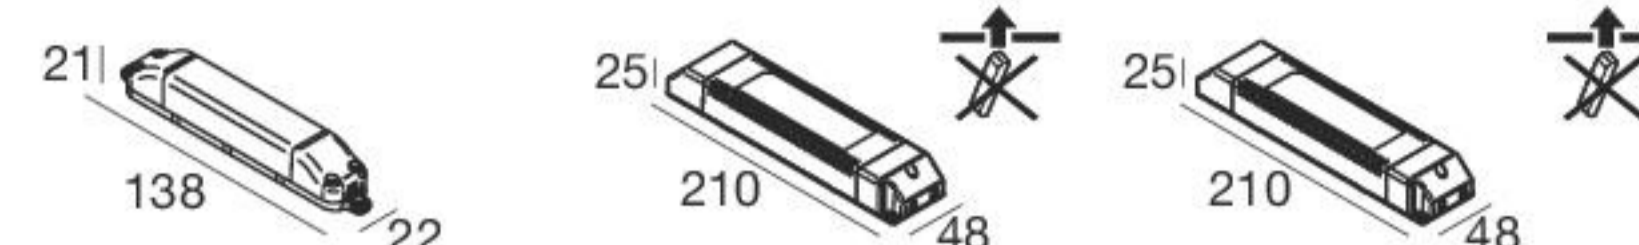

Electronics

99307 ON/OFF 1 - 2 art.	99249 0/1-10V 1 - 15 art.	99151 DALI 1 - 15 art.