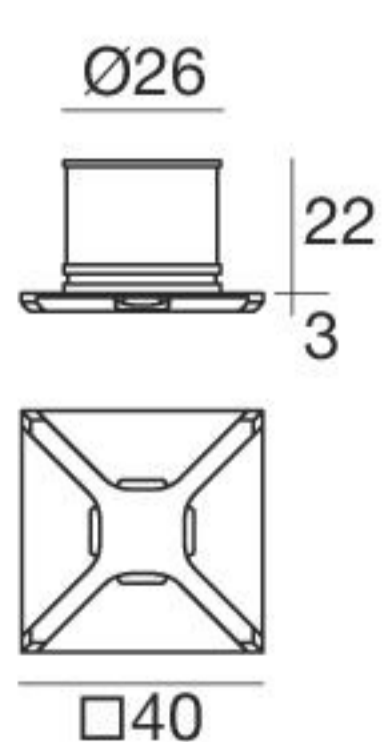

Envelope\_1 | Path-marker | powerLED 1 W 350 mA

Efficiency - CRI 80

White	<b>96976</b>	2700 K	136 lm	<b>M</b>	Asymmetric	<b>07</b>
Grey	<b>96978</b>	3000 K	145 lm	<b>W</b>		
Cor-Ten	<b>96979</b>	4000 K	155 lm	<b>N</b>		

Electronics

<b>89419</b> ON/OFF 1 - 2 art.	<b>89421</b> ON/OFF 3 - 6 art.	<b>99183</b> ON/OFF 6 - 12 art.

**IP66**

1009 Recessed casing  
**84336 / 84915**

Envelope\_2 | Path-marker | powerLED 1 W 350 mA

Efficiency - CRI 80

1009 Recessed casing  
**84336 / 84915**

Envelope\_4 | Path-marker | powerLED 1 W 350 mA

Efficiency - CRI 80

White	<b>96966</b>	2700 K	136 lm	<b>M</b>	180°	<b>18</b>
Grey	<b>96968</b>	3000 K	145 lm	<b>W</b>		
Cor-Ten	<b>96969</b>	4000 K	155 lm	<b>N</b>		