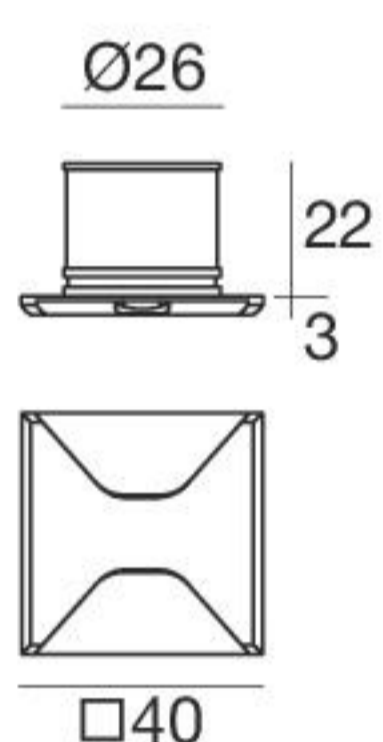

Envelope\_1 | Path-marker | powerLED 1 W 350 mA

Efficiency - CRI 80

White	<b>96976</b>	2700 K	136 lm	<b>M</b>	Asymmetric	<b>07</b>
Grey	<b>96978</b>	3000 K	145 lm	<b>W</b>		
Cor-Ten	<b>96979</b>	4000 K	155 lm	<b>N</b>		

Electronics

<b>89419</b> ON/OFF 1 - 2 art.	<b>89421</b> ON/OFF 3 - 6 art.	<b>99183</b> ON/OFF 6 - 12 art.

**IP66**

1009 Recessed casing  
**84336 / 84915**

Envelope\_2 | Path-marker | powerLED 1 W 350 mA

Efficiency - CRI 80

1009 Recessed casing  
**84336 / 84915**

Envelope\_4 | Path-marker | powerLED 1 W 350 mA

Efficiency - CRI 80

White	<b>96966</b>	2700 K	136 lm	<b>M</b>	180°	<b>18</b>
Grey	<b>96968</b>	3000 K	145 lm	<b>W</b>		
Cor-Ten	<b>96969</b>	4000 K	155 lm	<b>N</b>		