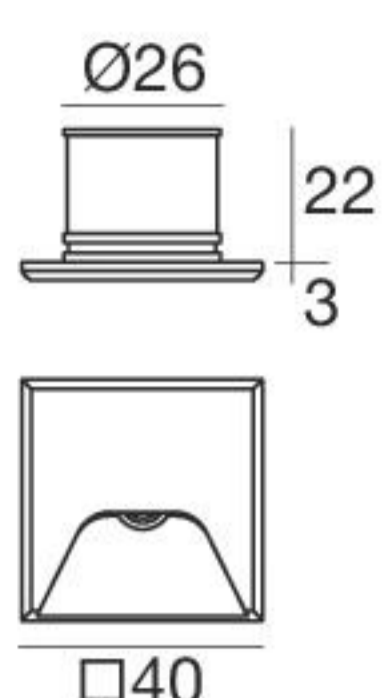

Envelope\_1 | Path-marker | powerLED 1 W 350 mA

Efficiency - CRI 80

White	<b>96976</b>	2700 K	136 lm	<b>M</b>	Asymmetric	<b>07</b>
Grey	<b>96978</b>	3000 K	145 lm	<b>W</b>		
Cor-Ten	<b>96979</b>	4000 K	155 lm	<b>N</b>		

Electronics

<b>89419</b> ON/OFF 1 - 2 art.	<b>89421</b> ON/OFF 3 - 6 art.	<b>99183</b> ON/OFF 6 - 12 art.

**IP66**

1009 Recessed casing  
**84336 / 84915**

Envelope\_2 | Path-marker | powerLED 1 W 350 mA

Efficiency - CRI 80

1009 Recessed casing  
**84336 / 84915**

Envelope\_4 | Path-marker | powerLED 1 W 350 mA

Efficiency - CRI 80

White	<b>96966</b>	2700 K	136 lm	<b>M</b>	180°	<b>18</b>
Grey	<b>96968</b>	3000 K	145 lm	<b>W</b>		
Cor-Ten	<b>96969</b>	4000 K	155 lm	<b>N</b>		