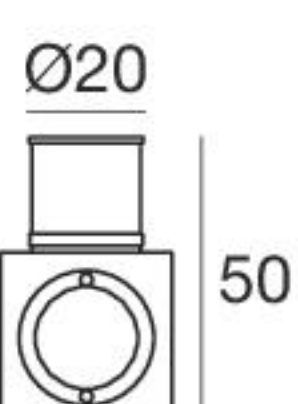

Efficiency - CRI 80

Color	Article No.	2700 K	3000 K	4000 K	lm	Beam	Spot	Beam Spread
White	93566	2700 K	3000 K	4000 K	219 lm	M	Spot	10
Nickel	86679	3000 K	4000 K		233 lm	W	Medium Flood	30
					249 lm	N	Flood	50

Electronics

89147 ON/OFF 1 - 2 art.
99710 0/1-10V converter 1 art. + driver CV 24V 981
99713 DALI converter 1 art. + driver CV 24V 981