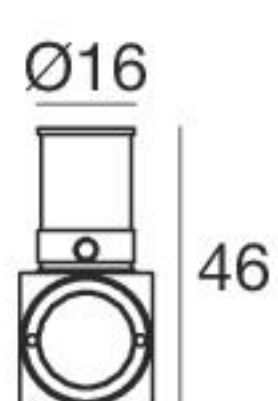

Ilamt | Wall light | powerLED 1 W 350 mA

Efficiency - CRI 80

Color	Article No.	2700 K	3000 K	4000 K	lm	Beam	Spot	Beam Spread
White	<b>93986</b>	2700 K	3000 K	4000 K	136 lm	M	Spot	<b>15</b>
Nickel	<b>93988</b>	3000 K	4000 K		145 lm	W	Medium Flood	<b>30</b>
					155 lm	N	Flood	<b>60</b>

Color	Article No.	2700 K	3000 K	4000 K	lm	Beam	Spot	Beam Spread
White	<b>93566</b>	2700 K	3000 K	4000 K	219 lm	M	Spot	<b>10</b>
Nickel	<b>86679</b>	3000 K	4000 K		233 lm	W	Medium Flood	<b>30</b>
					249 lm	N	Flood	<b>50</b>

Color	Article No.	2700 K	3000 K	4000 K	lm	Beam	Spot	Beam Spread
White	<b>97086</b>	2700 K	3000 K	4000 K	219 lm	M	Narrow Spot	<b>08</b>
Nickel	<b>97088</b>	3000 K	4000 K		233 lm	W	Spot	<b>15</b>
					249 lm	N	Medium Flood	<b>30</b>
							Flood	<b>60</b>