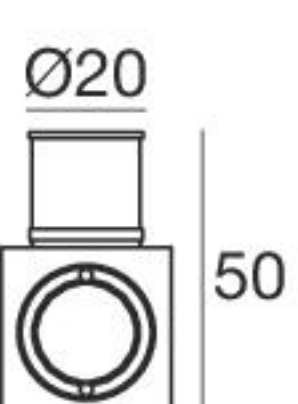

Efficiency - CRI 80

Color	Article No.	2700 K	3000 K	4000 K	lm	Beam	Spot	Beam Spread
White	97086	2700 K	3000 K	4000 K	219 lm	M	Narrow Spot	08
Nickel	97088	3000 K	4000 K		233 lm	W	Spot	15
					249 lm	N	Medium Flood	30
							Flood	60

Electronics

89420 ON/OFF 1 - 2 art.
99179 ON/OFF 3 - 6 art.
99186 ON/OFF 6 - 12 art.