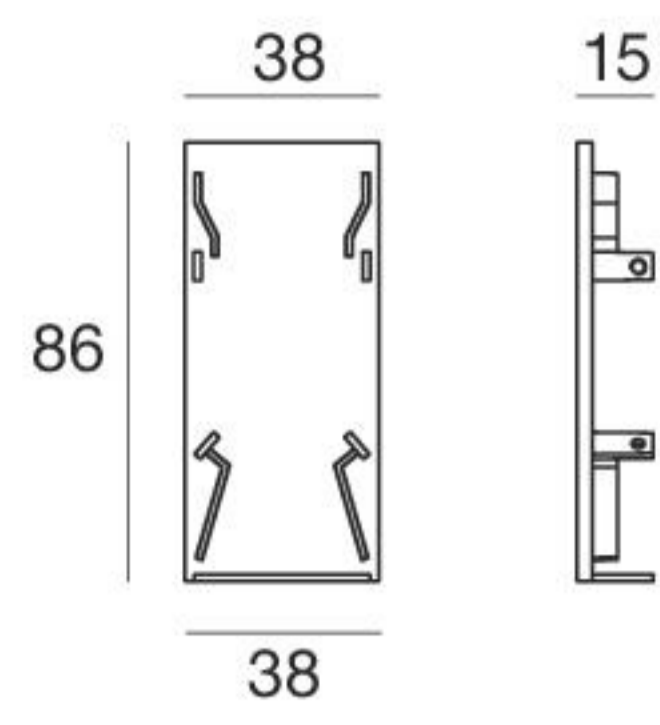

Rollip35 | Cap kits

2 x

White

64634

Rollip35 | Roller diffuser

Opaline diffuser

Opaline 5 m **65212**

Opaline 10 m **65213**

Opaline 20 m **65214**

Opaline 50 m **65215**

The upper diffuser comes pre-mounted with the module