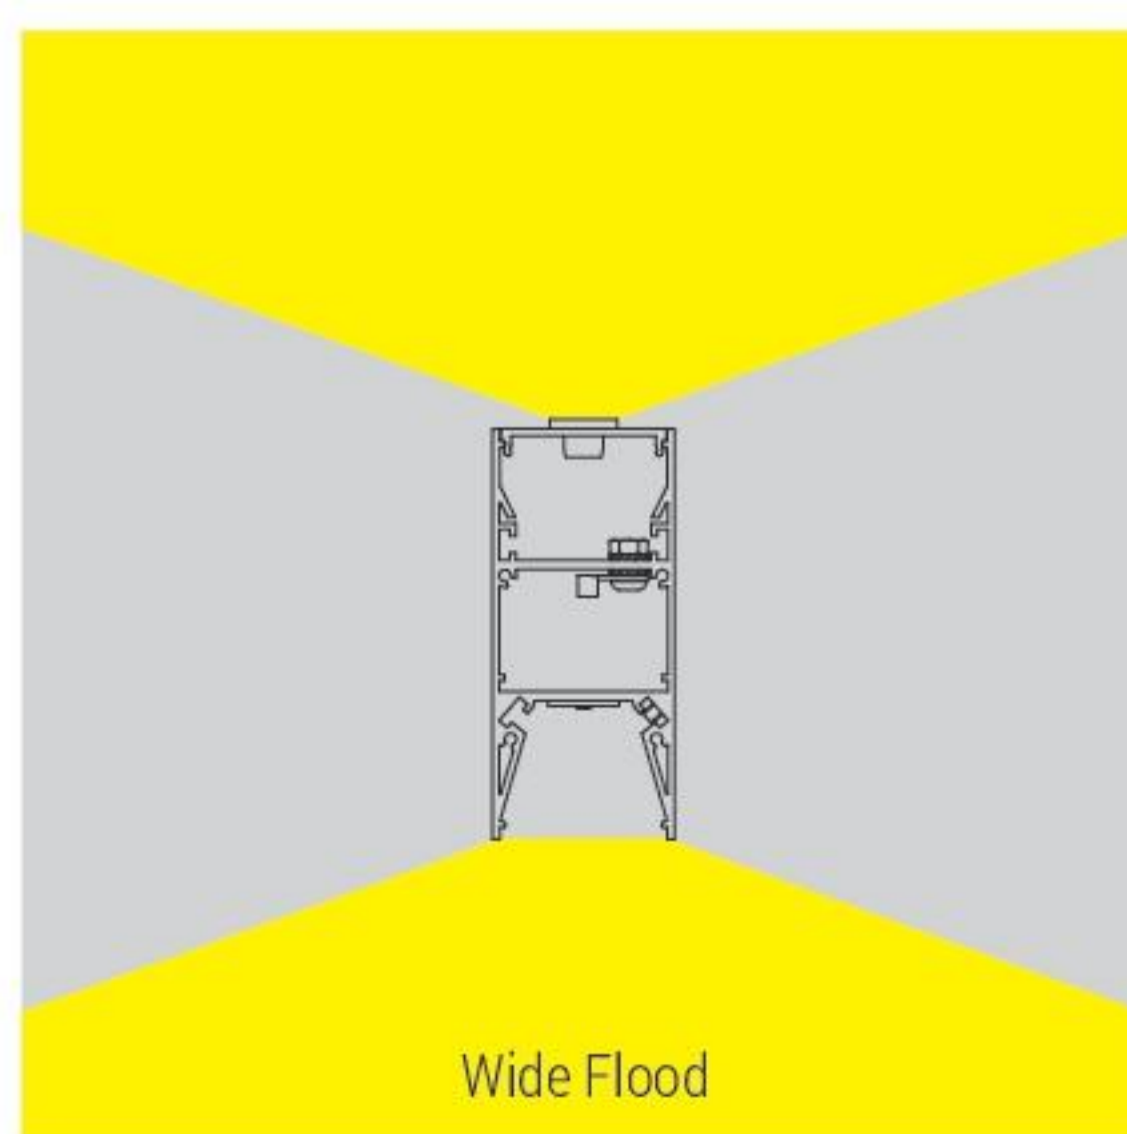

65215

The upper diffuser comes pre-mounted with the module

65248W

Photometric curve

Light beam

100 LUX 110 LUX 125 LUX 140 LUX 200 LUX 250 LUX 300 LUX 400 LUX

Floor plan