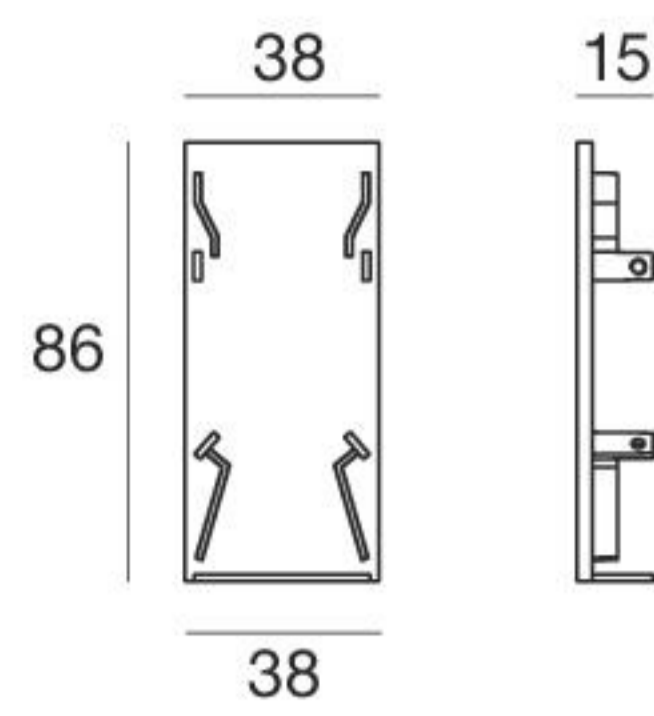

Rollip35 | Cap kits

2 x

White

64634

Rollip35 | Power supply kit

Single emission

White

On/Off

64639

White

DALI / Dim.

64660

Double emission

White

On/Off

64649