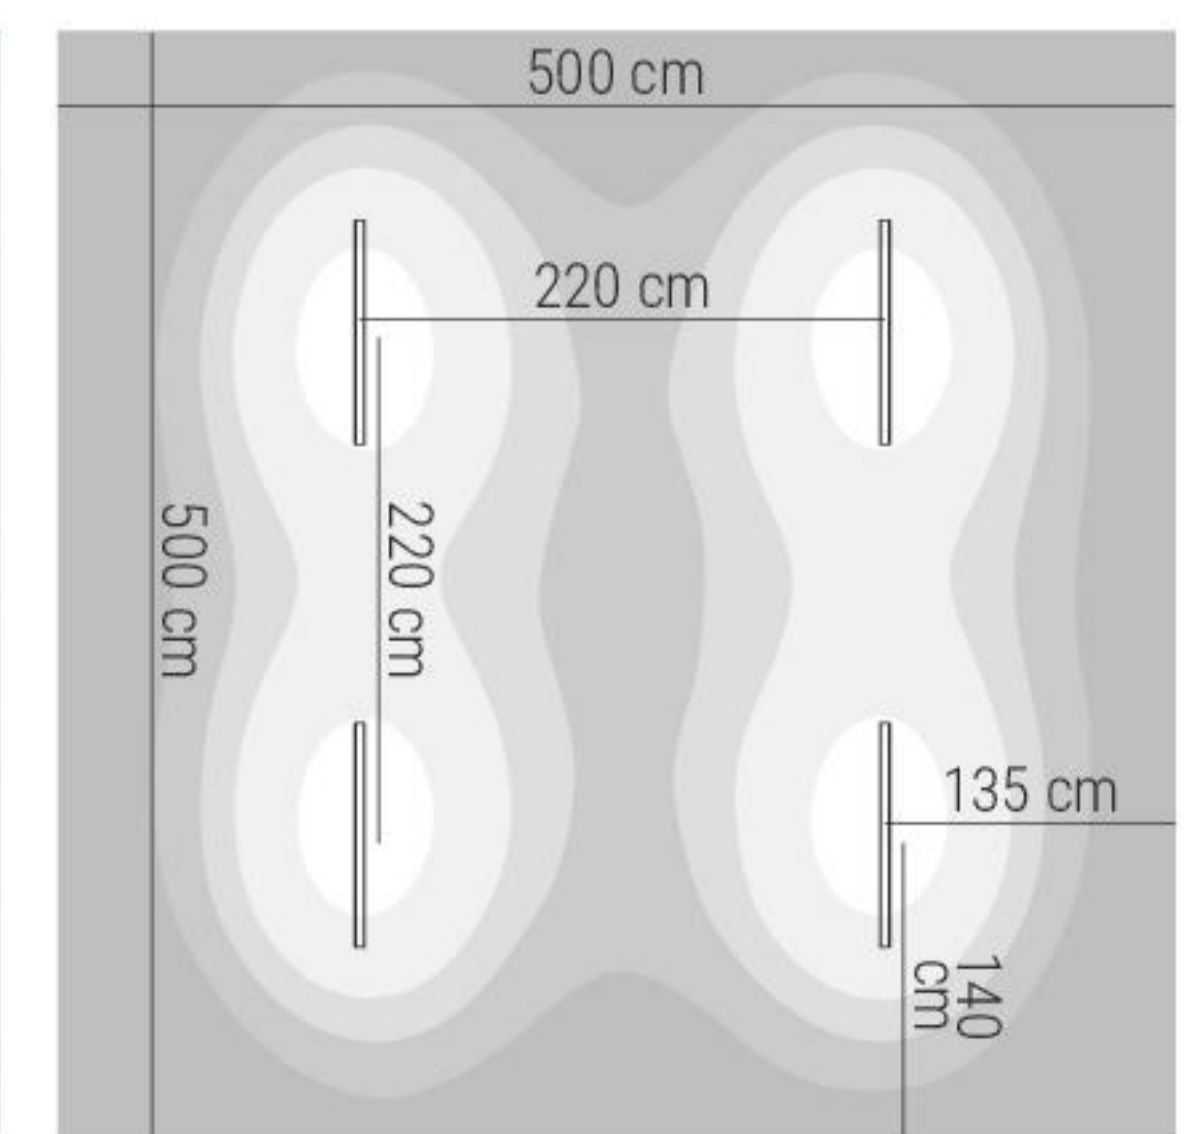

Opaline

10 m

65213

Opaline

20 m

65214

Opaline

50 m

65215

The upper diffuser comes pre-mounted with the module

65248W

Photometric curve

Light beam

100 LUX 110 LUX 125 LUX 140 LUX 200 LUX 250 LUX 300 LUX 400 LUX

Floor plan