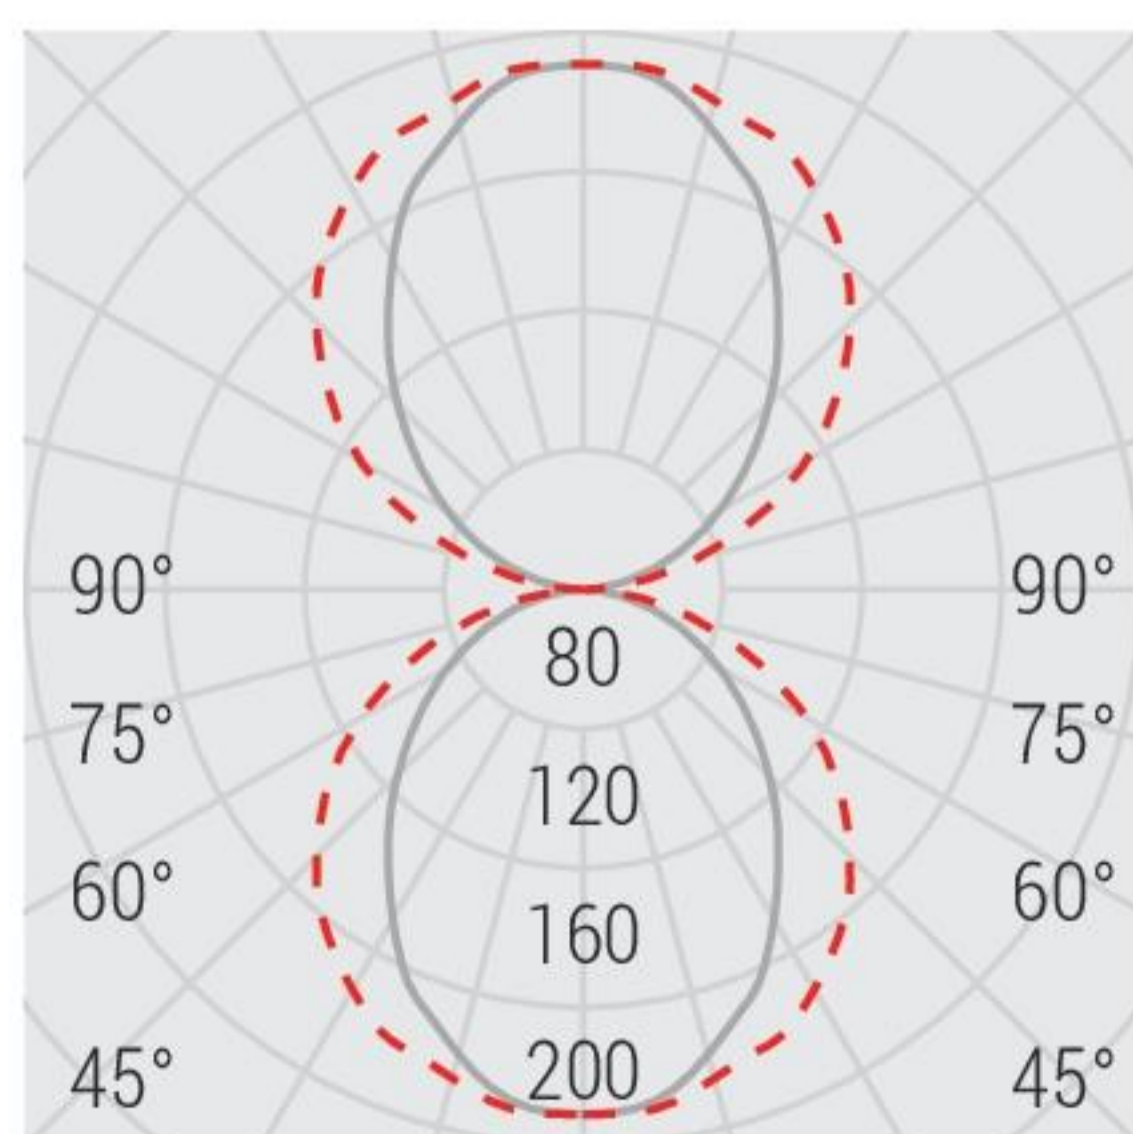

Opaline

10 m

65213

Opaline

20 m

65214

Opaline

50 m

65215

The upper diffuser comes pre-mounted with the module

65248W

Photometric curve

Light beam

100 LUX 110 LUX 125 LUX 140 LUX 200 LUX 250 LUX 300 LUX 400 LUX

Floor plan