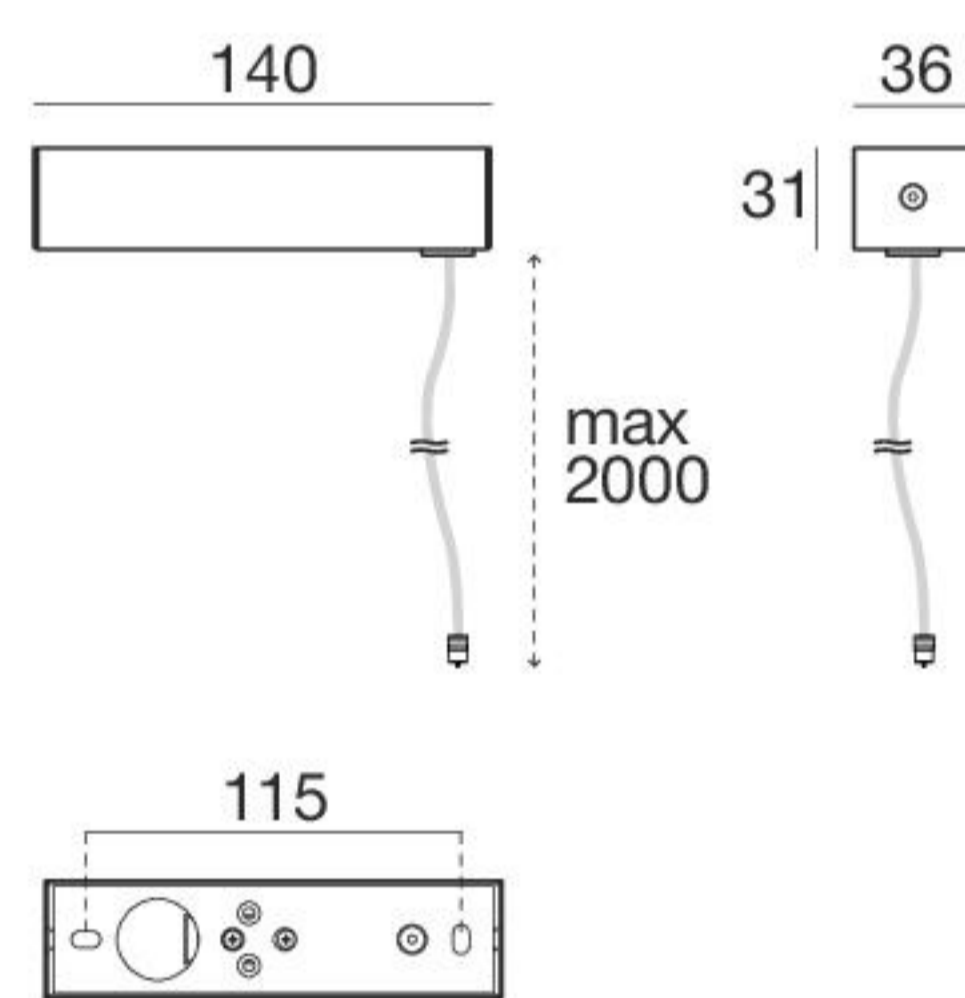

Rollip35 | Cap kits

2 x

White

64634

Rollip35 | Power supply kit

Single emission

White

On/Off

64639

White

DALI / Dim.

64660

Double emission

White

On/Off

64649

White

DALI / Dim.

64660

Rollip35 | Roller diffuser

Opaline diffuser

Opaline

5 m

65212

65215

The upper diffuser comes pre-mounted with the module

65248W

Photometric curve

Light beam

100 LUX 110 LUX 125 LUX 140 LUX 200 LUX 250 LUX 300 LUX 400 LUX

Floor plan