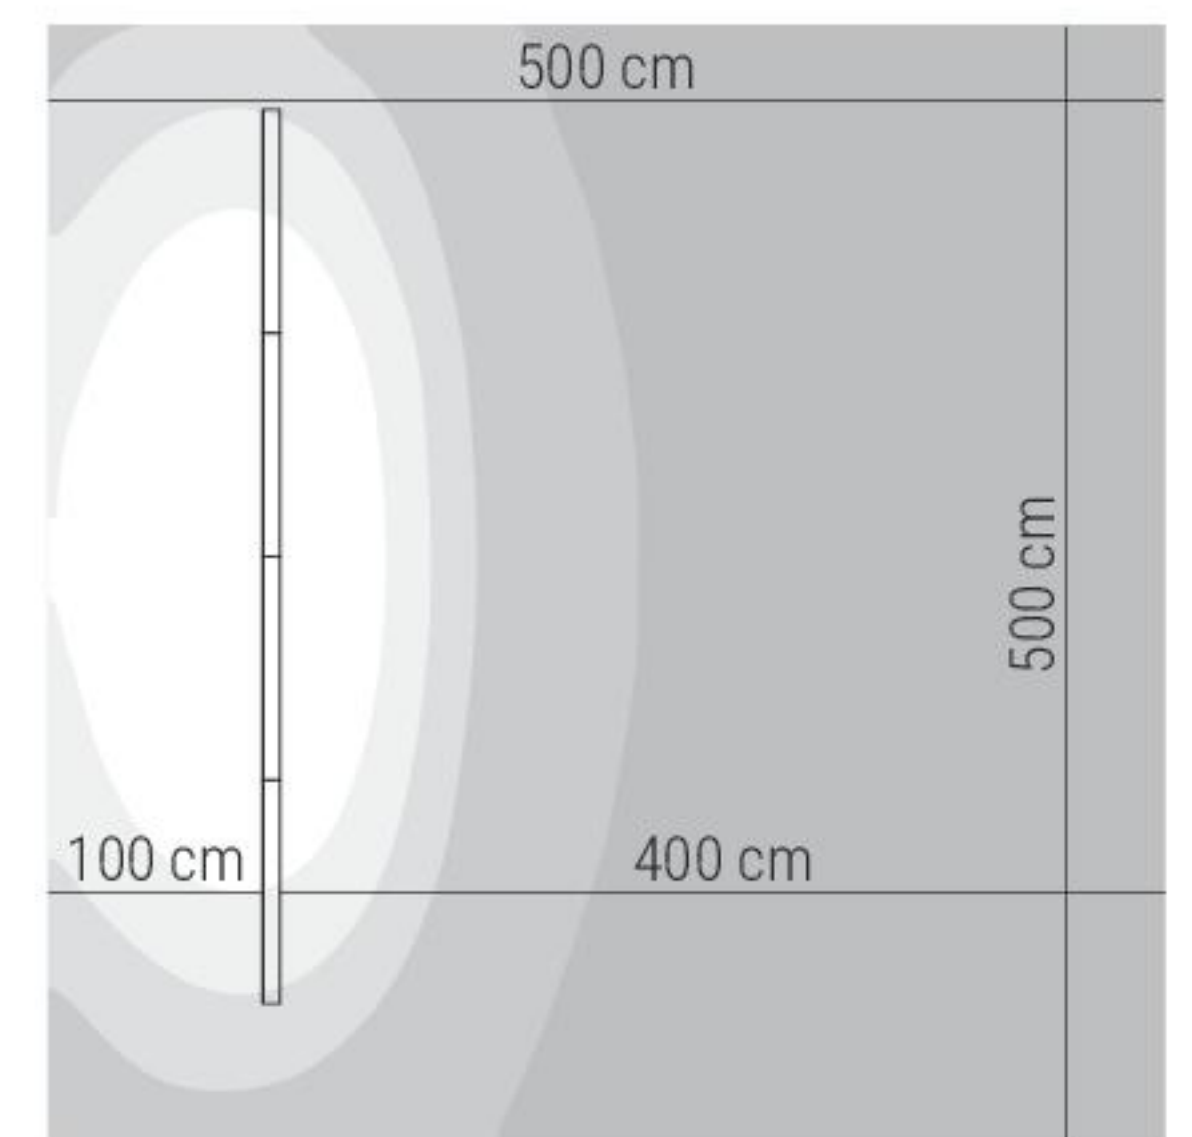

Photometric curve

Asymmetric

Light beam

25 LUX 50 LUX 75 LUX 100 LUX 150 LUX 200 LUX 250 LUX 300 LUX

Floor plan