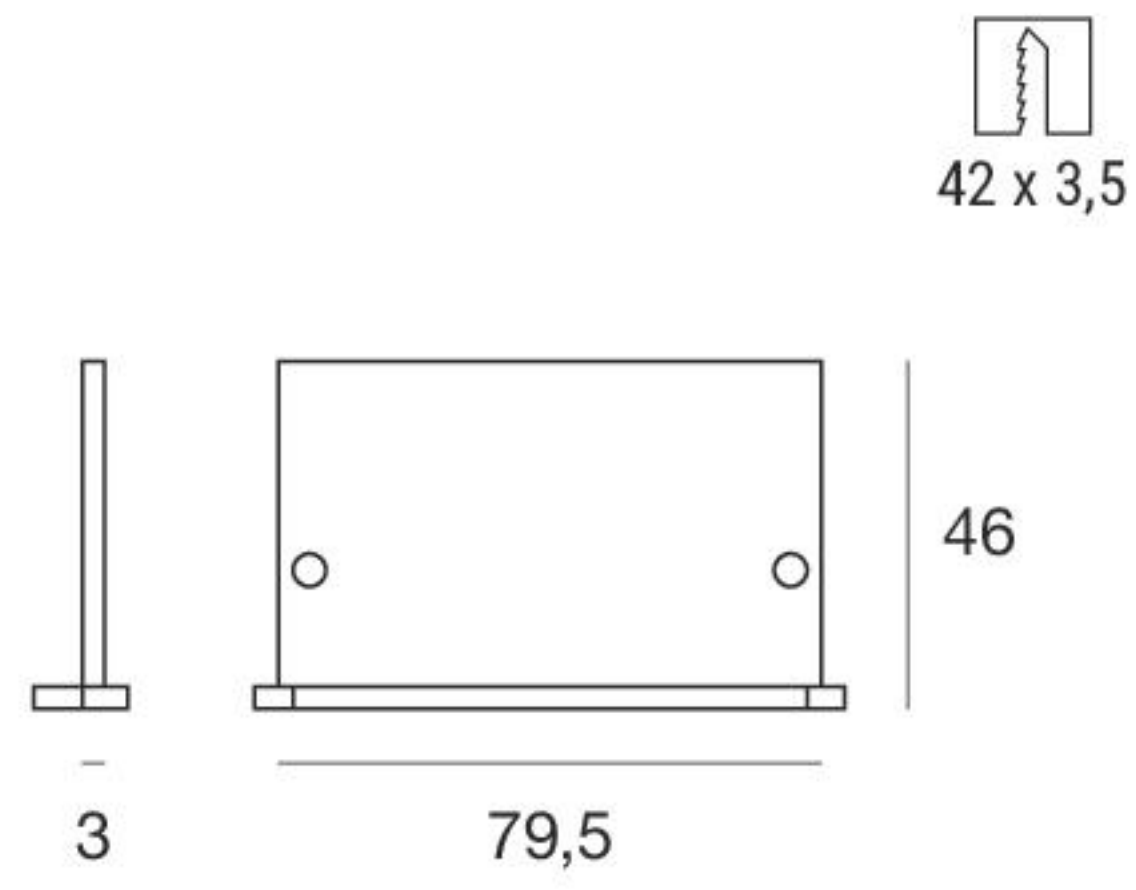

Rollip70 | Cap kits

2 x

White

65218

Rollip70 | Roller diffuser

Opaline diffuser

Opaline	5 m	65208
Opaline	10 m	65209
Opaline	20 m	65210
Opaline	50 m	65211

Asymmetric diffuser

Photometric curve

Asymmetric

Light beam

25 LUX 50 LUX 75 LUX 100 LUX 150 LUX 200 LUX 250 LUX 300 LUX

Floor plan