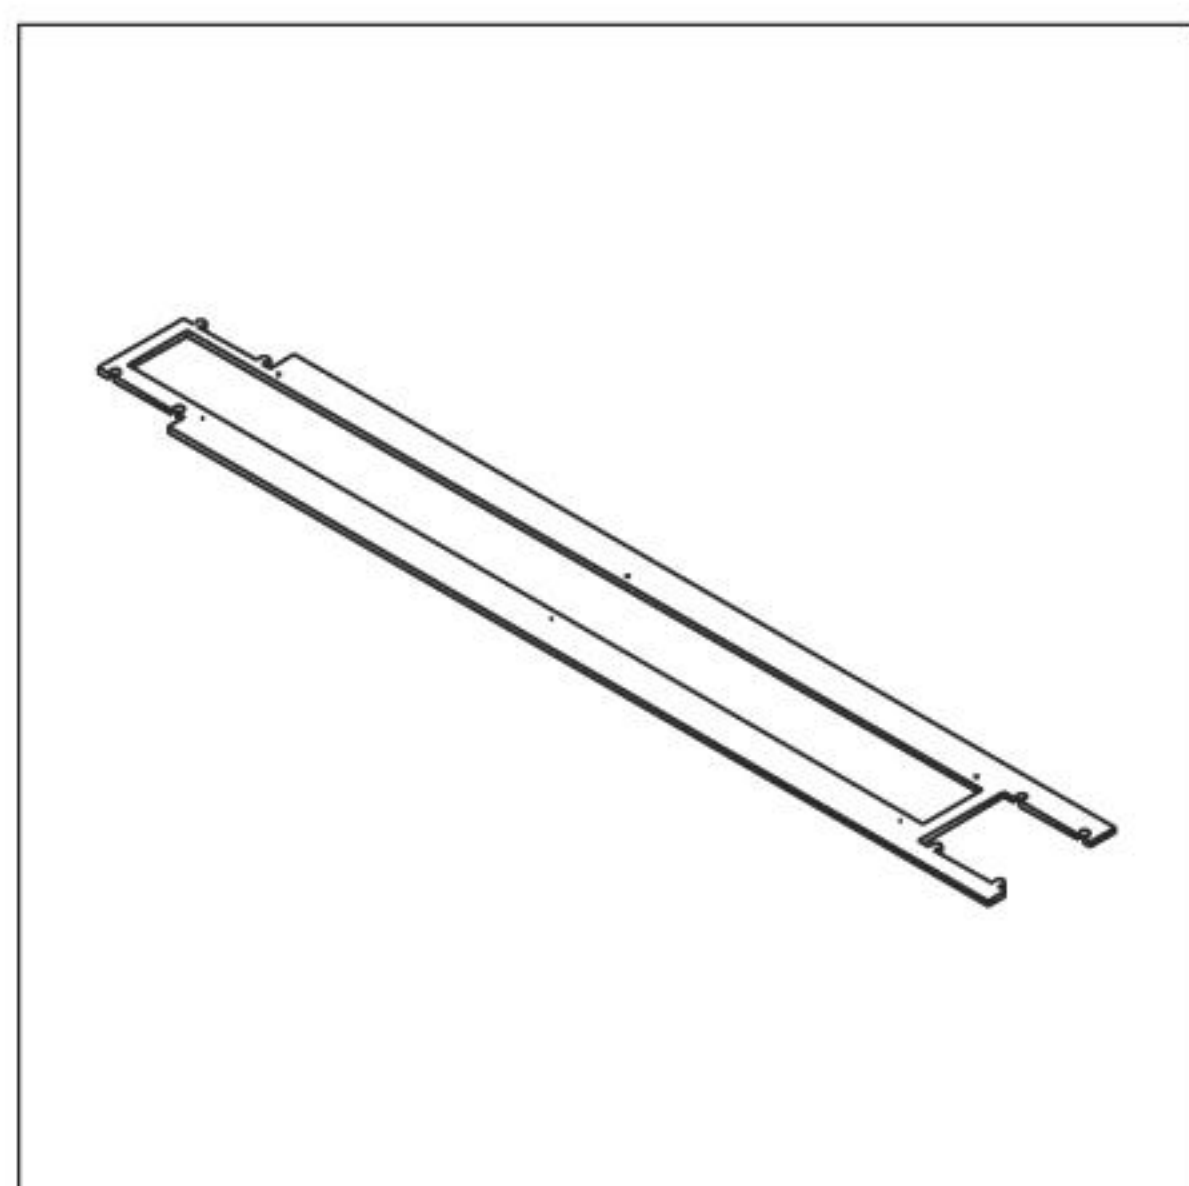

Rollip70 | Template