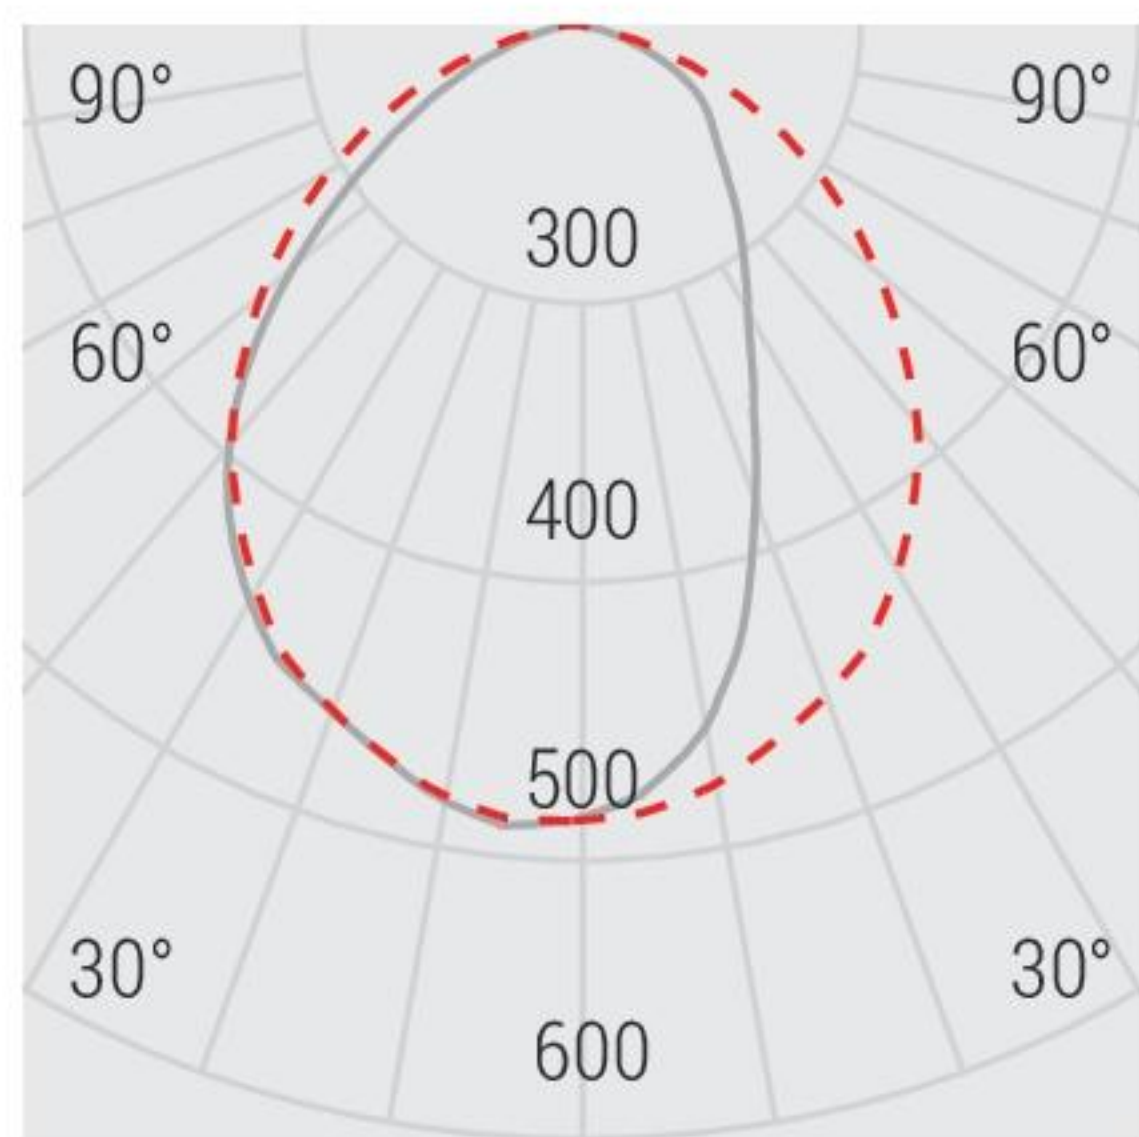

Satinized	5 m	65238
Satinized	10 m	65239

UGR<19 anti-glaring diffuser

Satinized	5 m	65236
Satinized	10 m	65237

Rollip70 | Template

2 x

White

99801

65200W

Photometric curve

Asymmetric

Light beam

25 LUX 50 LUX 75 LUX 100 LUX 150 LUX 200 LUX 250 LUX 300 LUX

Floor plan