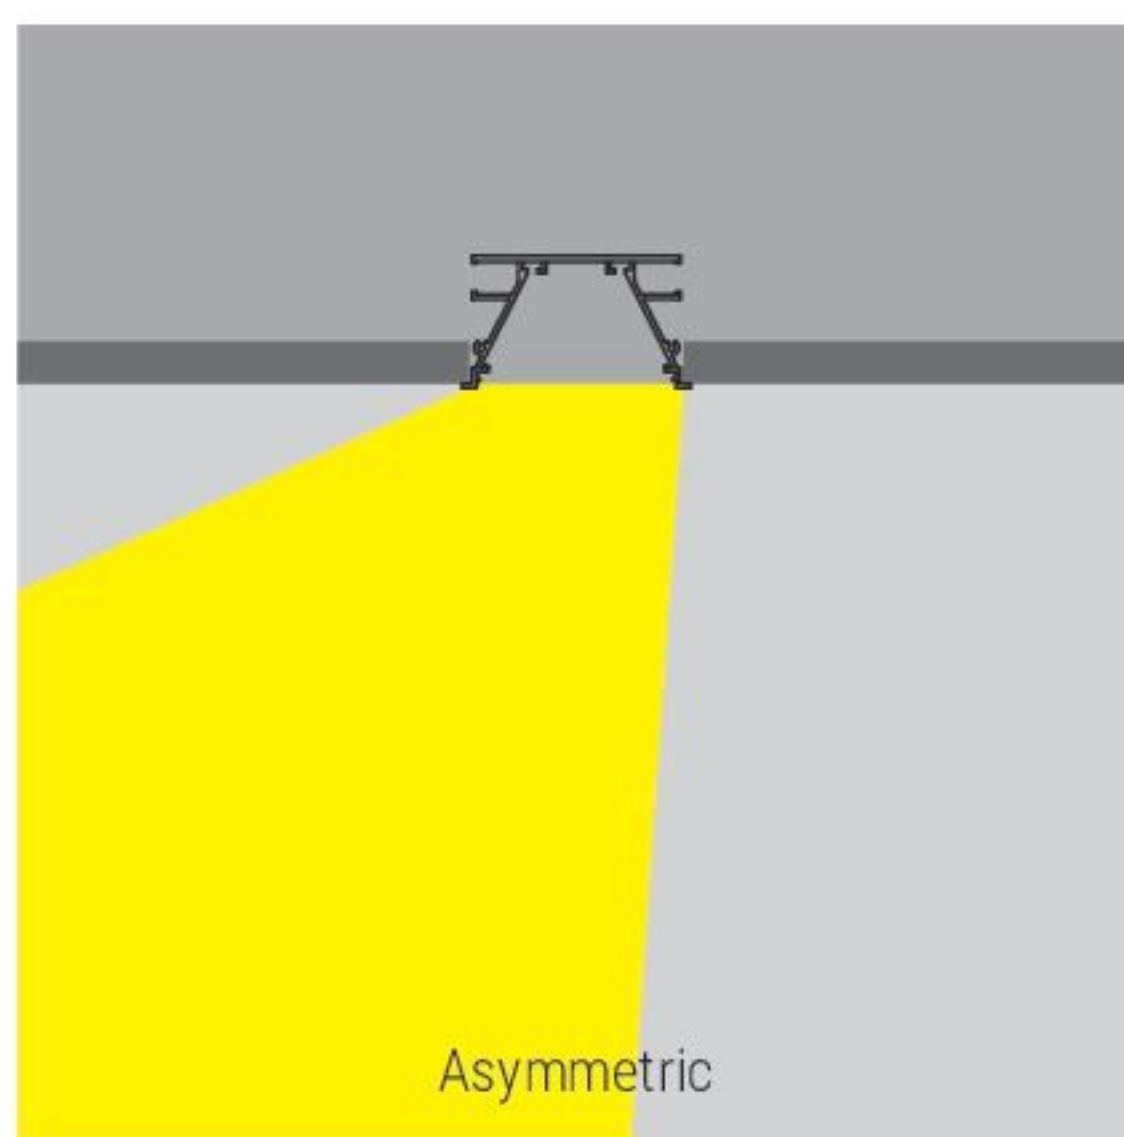

Satinized	5 m	65238
Satinized	10 m	65239

UGR<19 anti-glaring diffuser

Satinized	5 m	65236
Satinized	10 m	65237

Rollip70 | Template

2 x

White

99801

65200W

Photometric curve

Asymmetric

Light beam

25 LUX 50 LUX 75 LUX 100 LUX 150 LUX 200 LUX 250 LUX 300 LUX

Floor plan