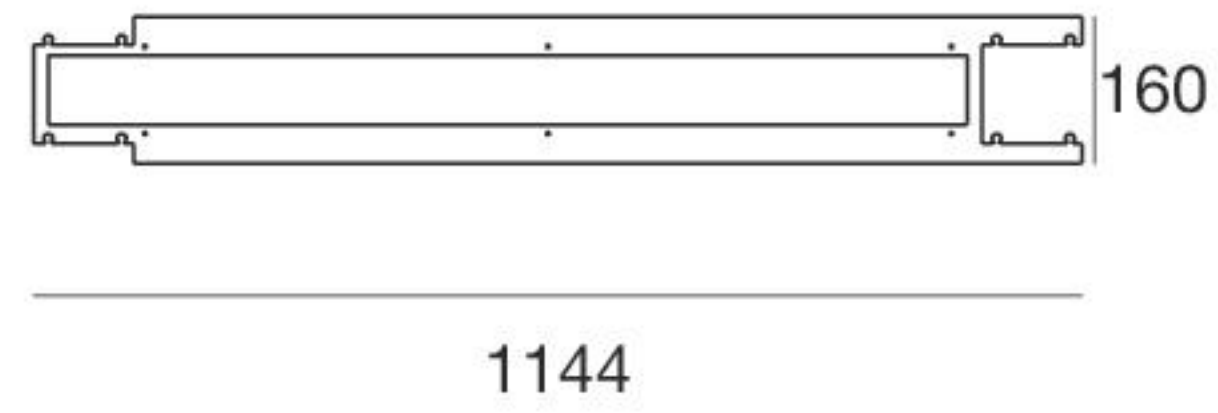

Rollip70 | Cap kits

2 x

White

65218

Rollip70 | Roller diffuser

Opaline diffuser

Opaline	5 m	65208
Opaline	10 m	65209
Opaline	20 m	65210
Opaline	50 m	65211

Asymmetric diffuser

Satinized	5 m	65238
Satinized	10 m	65239

UGR<19 anti-glaring diffuser

Satinized	5 m	65236
Satinized	10 m	65237

Rollip70 | Template

2 x

White

99801

65200W

Photometric curve

Asymmetric

Light beam

25 LUX 50 LUX 75 LUX 100 LUX 150 LUX 200 LUX 250 LUX 300 LUX

Floor plan