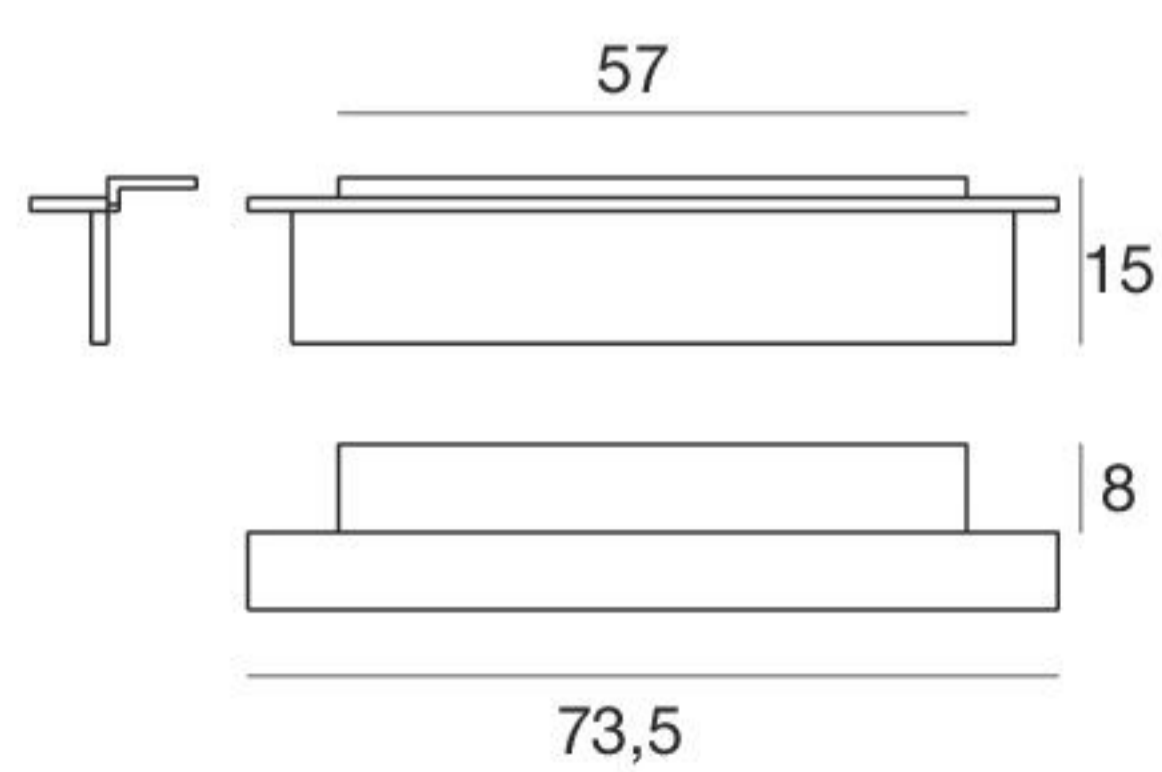

RollipPRO | Cap kits