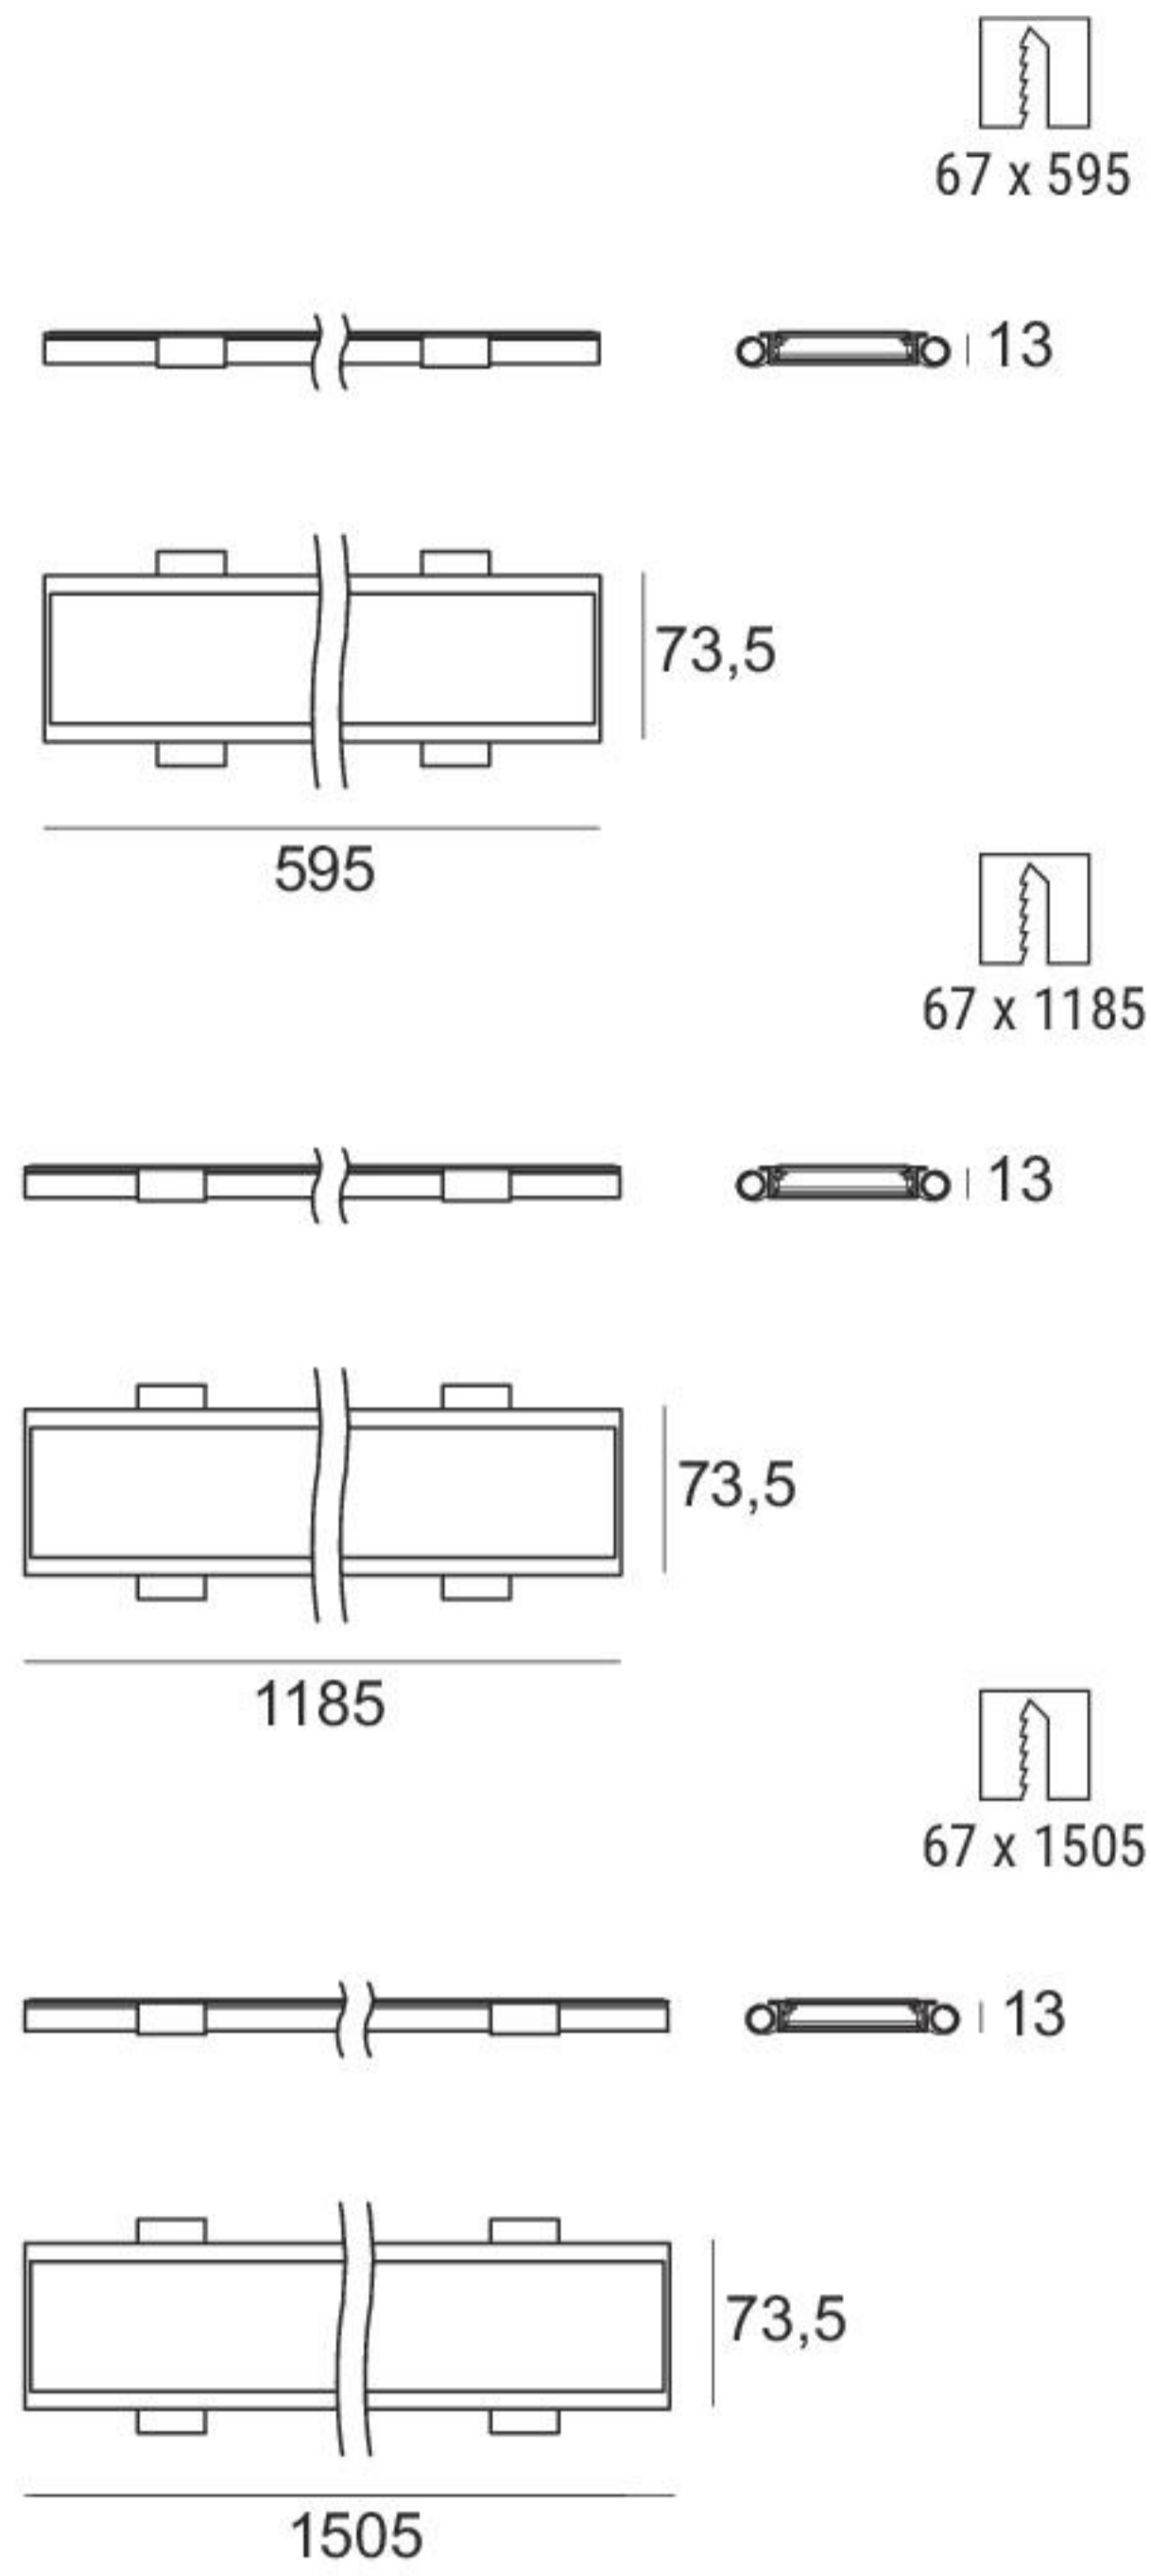

RollipPRO | Lines | 24 V | topLED

Single emission 600 mm - 12 W - CRI 80

White	62470	3000 K	1723 lm	W
		4000 K	1794 lm	N

Single emission 1200 mm - 24 W - CRI 80

White	62471	3000 K	3446 lm	W
		4000 K	3588 lm	N

Single emission 1500 mm - 30 W - CRI 80

White	62472	3000 K	4374 lm	W
		4000 K	4554 lm	N

Electronics

99374 ON/OFF 75 W	99332 0/1-10V 150 W	99722 DALI 120 W

RollipPRO | Roller diffuser

Opaline diffuser

Opaline	5 m	62461
Opaline	10 m	62462
Opaline	20 m	62463