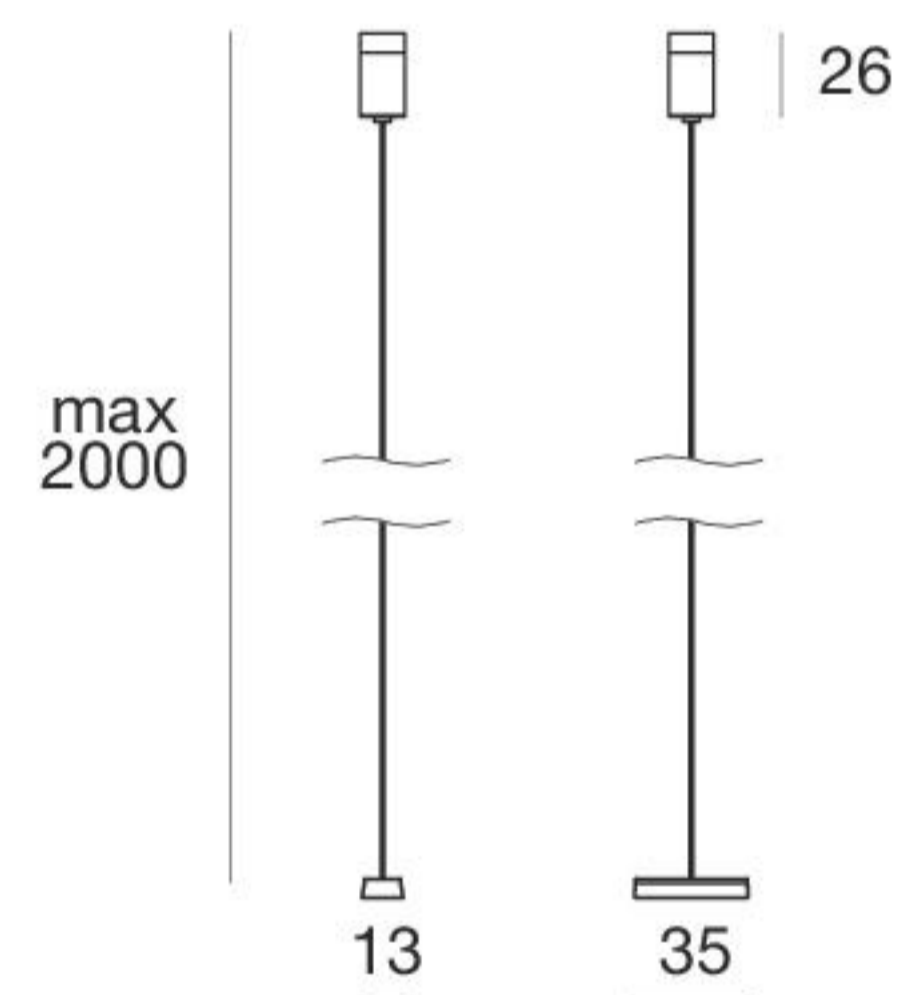

Ink system | Cardboard fixing

Black 2 x kit **81422**

Ink system | Swivel wall fixing

Black 2 x kit **81423**

Ink system | Steel support and cable

Black **81425**

Ink system | Wall / ceiling extruded

Black Kit 2 x **81430**

Black Kit 5 x **81426**