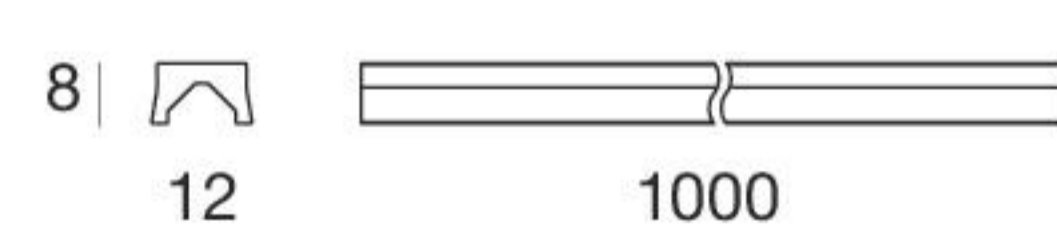

Ink system | Cardboard fixing

Black 2 x kit **81422**

Ink system | Swivel wall fixing

Black 2 x kit **81423**

Ink system | Steel support and cable

Black **81425**

Ink system | Wall / ceiling extruded

Black Kit 2 x **81430**