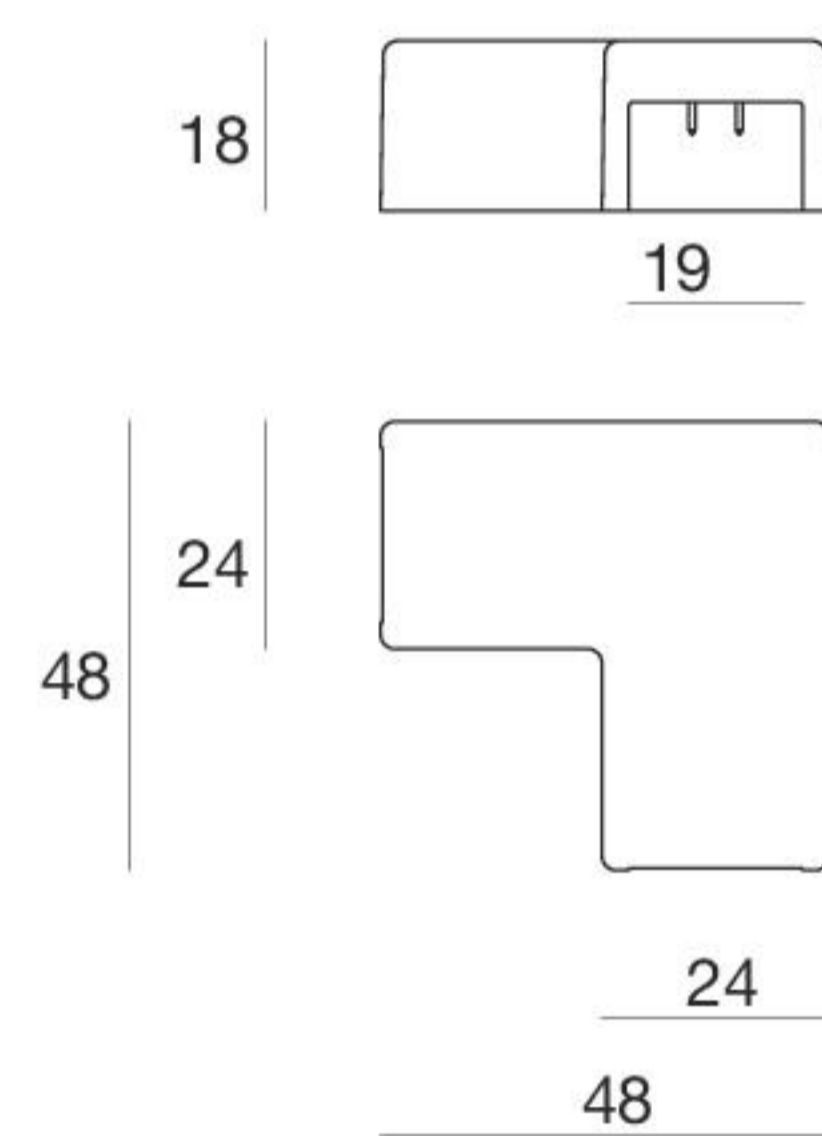

Ink system | Cross fitting

Black

81418

Ink system | L-shaped fitting

Black

81419

Ink system | T-shaped fitting

Black

81420

Ink system | Wall / ceiling sealing cap

Black

81421