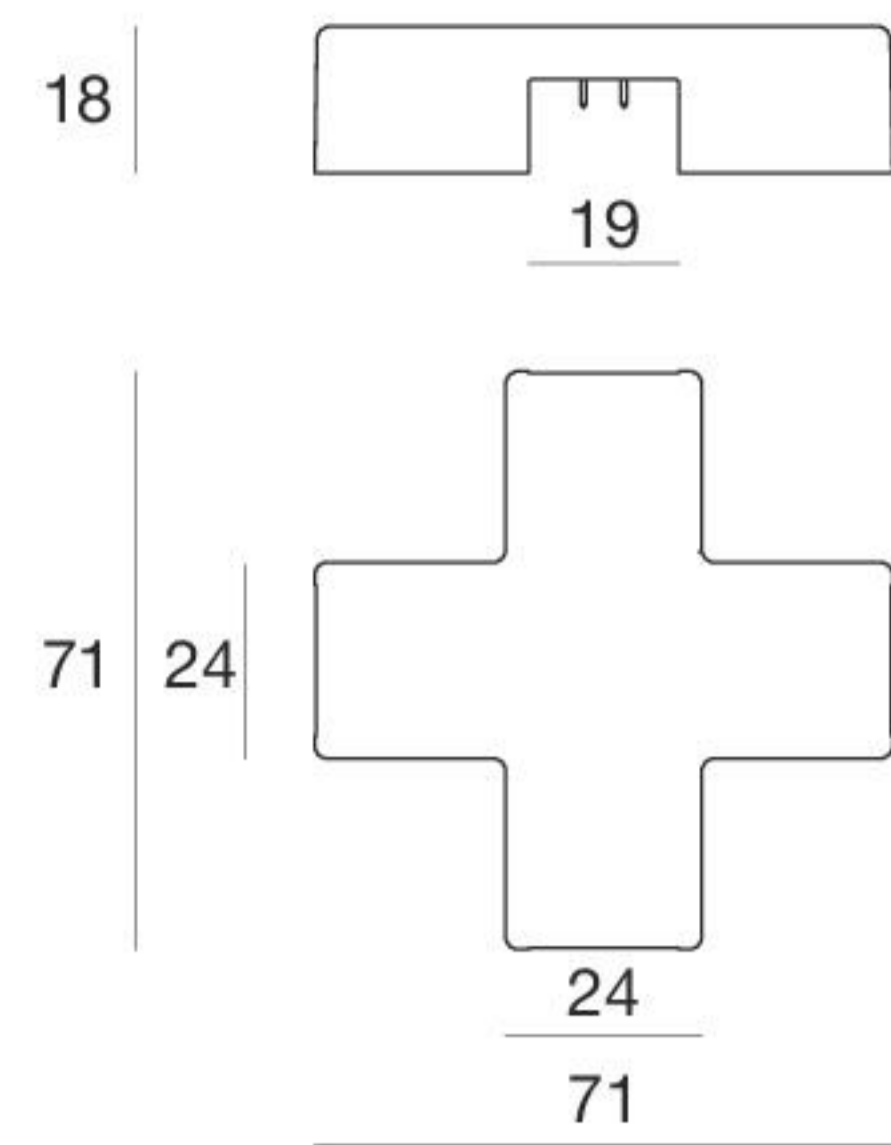

Ink system | Cross fitting

Black

81418

Ink system | L-shaped fitting

Black

81419

Ink system | T-shaped fitting

Black

81420

Ink system | Wall / ceiling sealing cap

Black

81421