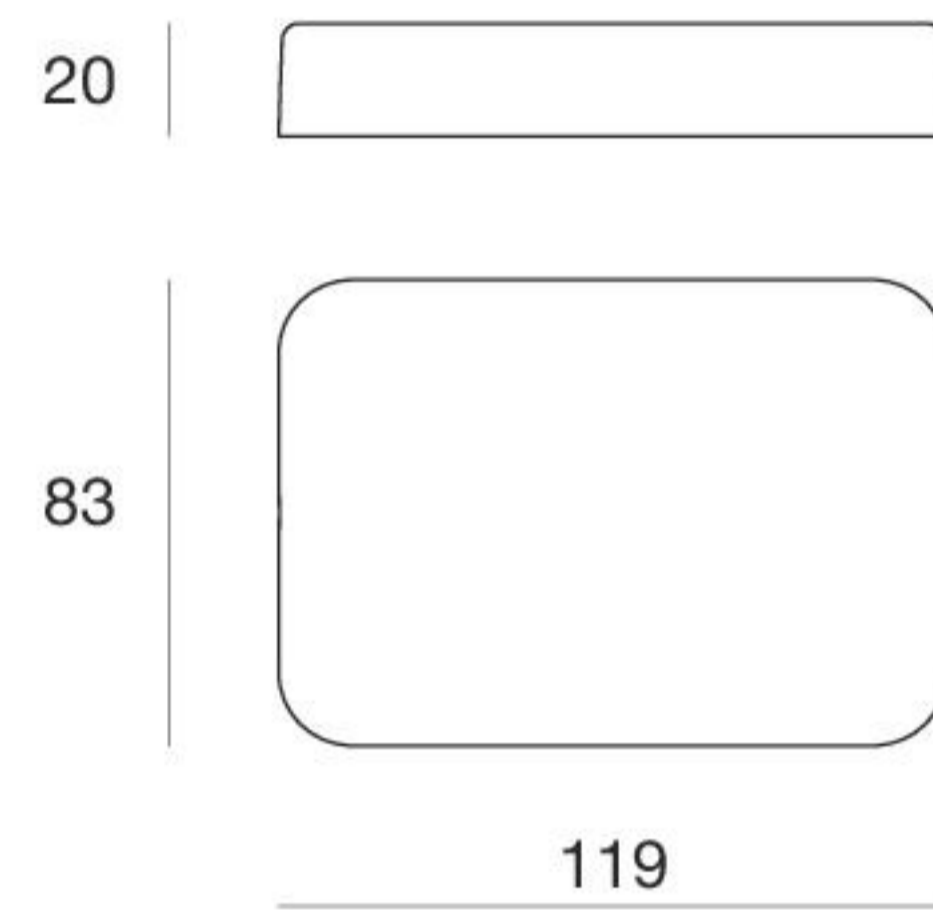

Ink system | ON/OFF driver with cover

Black	120 W	<b>81413</b>
Black	180 W	<b>81414</b>

Ink system | Junction box

Black	<b>81424</b>
-------	--------------

Ink system | Remote ON/OFF driver

White	120 W	300 mm	<b>81416</b>
White	180 W	345 mm	<b>81417</b>

Ink system | Dimmable driver remote

▶ 982 - 985

Ink system | Cable shear

**81427**