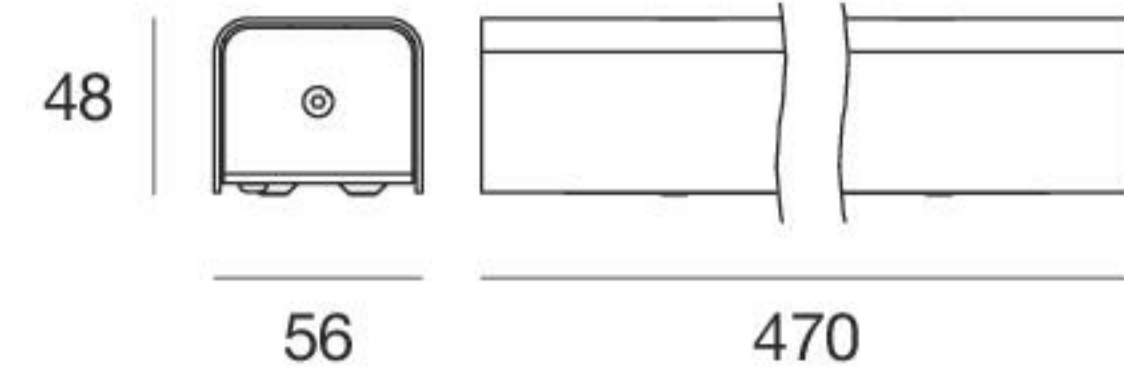

Ink system | ON/OFF driver with cover

Black	120 W	<b>81413</b>
Black	180 W	<b>81414</b>

Ink system | Junction box

Black	<b>81424</b>
-------	--------------

Ink system | Remote ON/OFF driver

White	120 W	300 mm	<b>81416</b>
White	180 W	345 mm	<b>81417</b>

Ink system | Dimmable driver remote

▶ 982 - 985

Ink system | Cable shear

**81427**