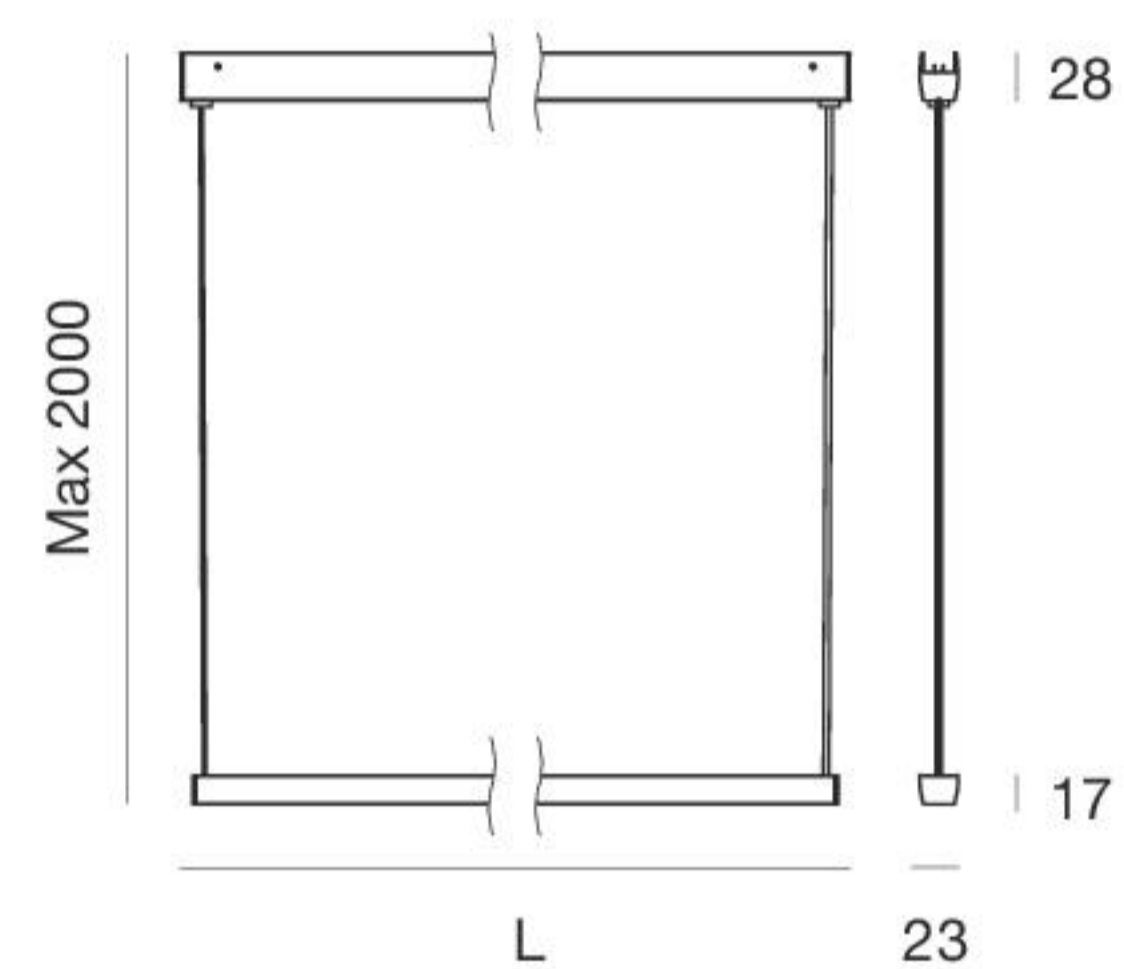

Ink system_LP | Linear Suspension

CRI 80 - 22 W 900 mm

Black	81397	3000 K	2311 lm	W	General	00
Black An	81398					

CRI 80 - 29 W 1200 mm

Black	81402	3000 K	3046 lm	W	General	00
Black An	81403					

Ink system_LP UGR | Anti-glaring linear Suspension

CRI 80 - 9 W 900 mm

Black	81400	3000 K	914 lm	W	Medium Flood	30
Black An	81401					

CRI 80 - 12 W 1200 mm

Black	81404	3000 K	1219 lm	W	Medium Flood	30
Black An	81405					

UGR<11

Ink system_Light units | LED Strips