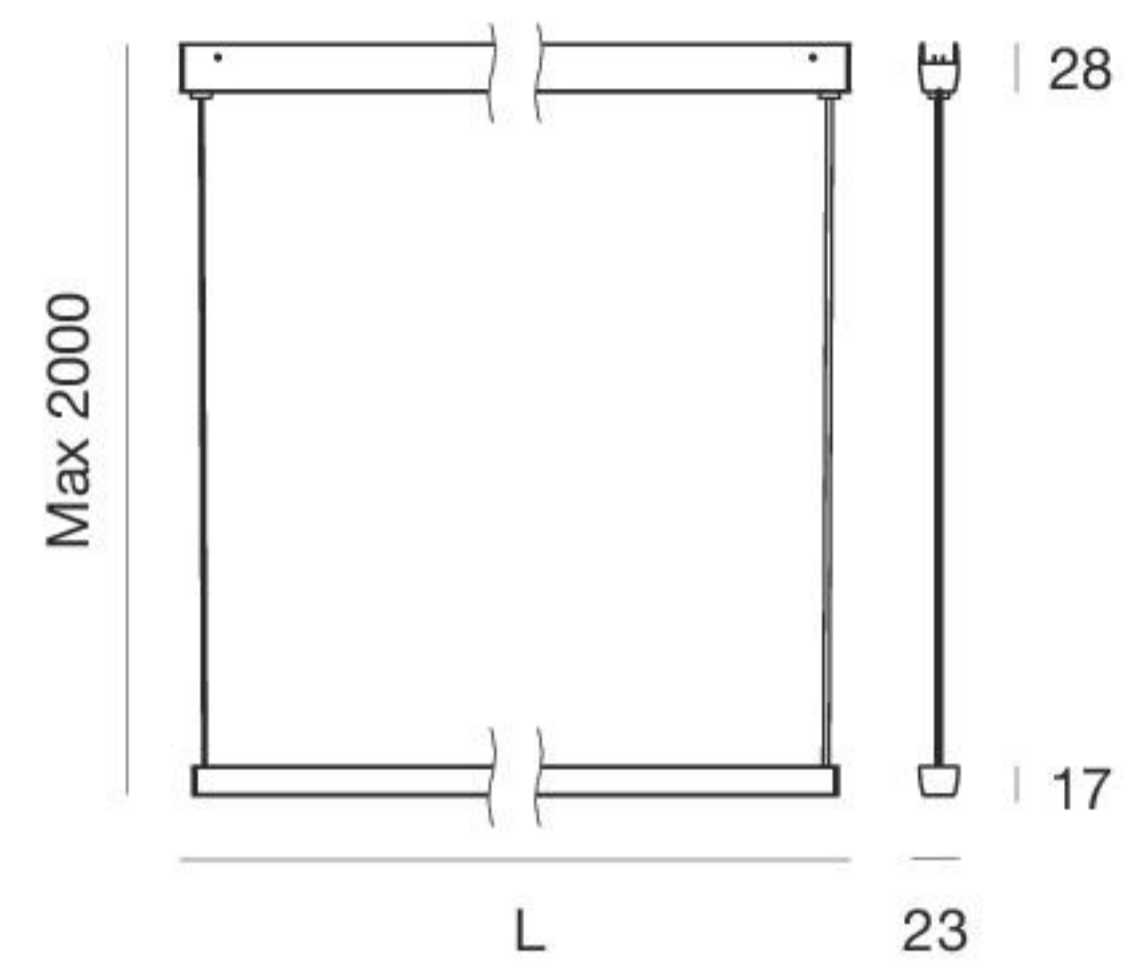

Ink system_LP | Linear Suspension

CRI 80 - 22 W 900 mm

Black	81397	3000 K	2311 lm	W	General	00
Black An	81398					

CRI 80 - 29 W 1200 mm

Black	81402	3000 K	3046 lm	W	General	00
Black An	81403					

Ink system_LP UGR | Anti-glaring linear Suspension

CRI 80 - 9 W 900 mm

Black	81400	3000 K	914 lm	W	Medium Flood	30
Black An	81401					

CRI 80 - 12 W 1200 mm

Black	81404	3000 K	1219 lm	W	Medium Flood	30
Black An	81405					

UGR<11

Ink system_Light units | LED Strips