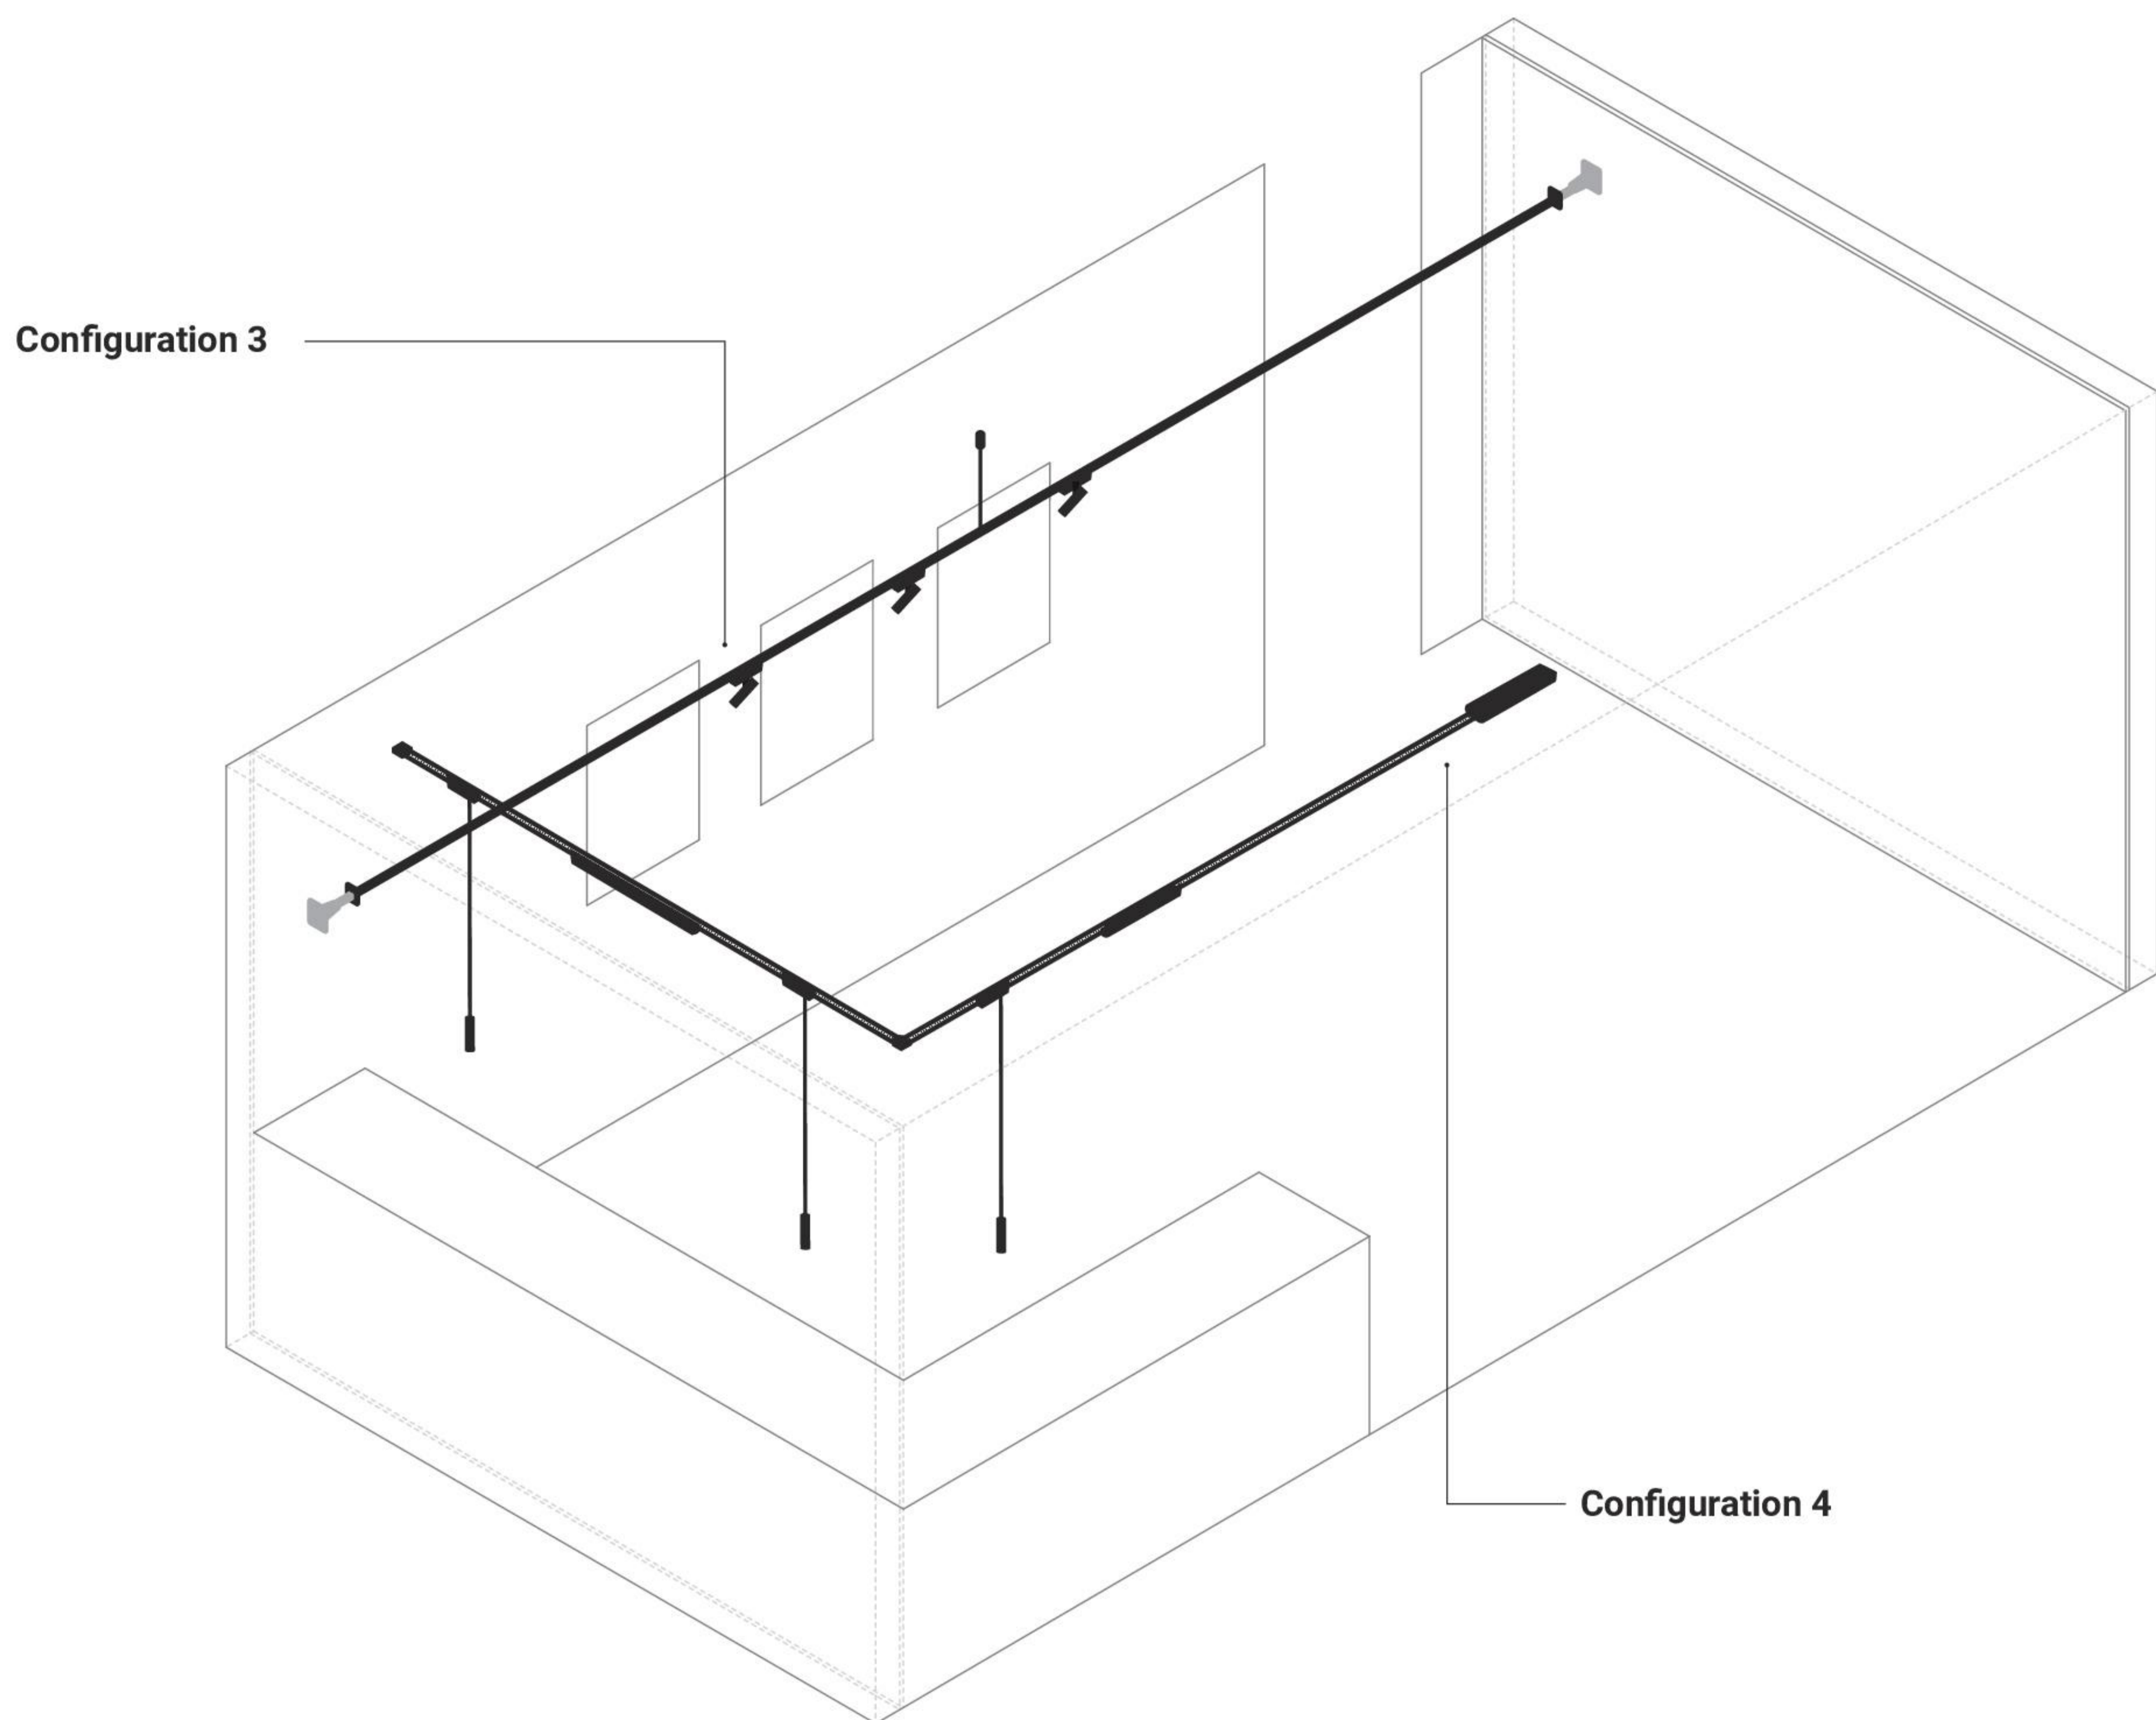

Installation examples

Configuration 3 | Span system with cardboard and remote driver, length 7 metres

- | | | | | | | |
|---|---|---|---|--|---|---|
|  |  |  |  |  |  |  |
| 81416 x1 | 81423 x1 | 81422 x1 | 81427 x1 | 81411 x1
81408W00 x1
81409W00 x1 | 81425 x1 | 81390W30 x3 |

Configuration 4 | Wall-ceiling system and cover-quipped driver, total length 8 metres

- | | | | | | | |
|---|---|---|---|--|---|---|
|  |  |  |  |  |  |  |
| 81414 x1 | 81427 x1 | 81411 x1
81426 x1
81430 x2 | 81419 x1 | 81381W00 x1
81385W00 x1 | 81395W45 x3 | 81421 x1 |