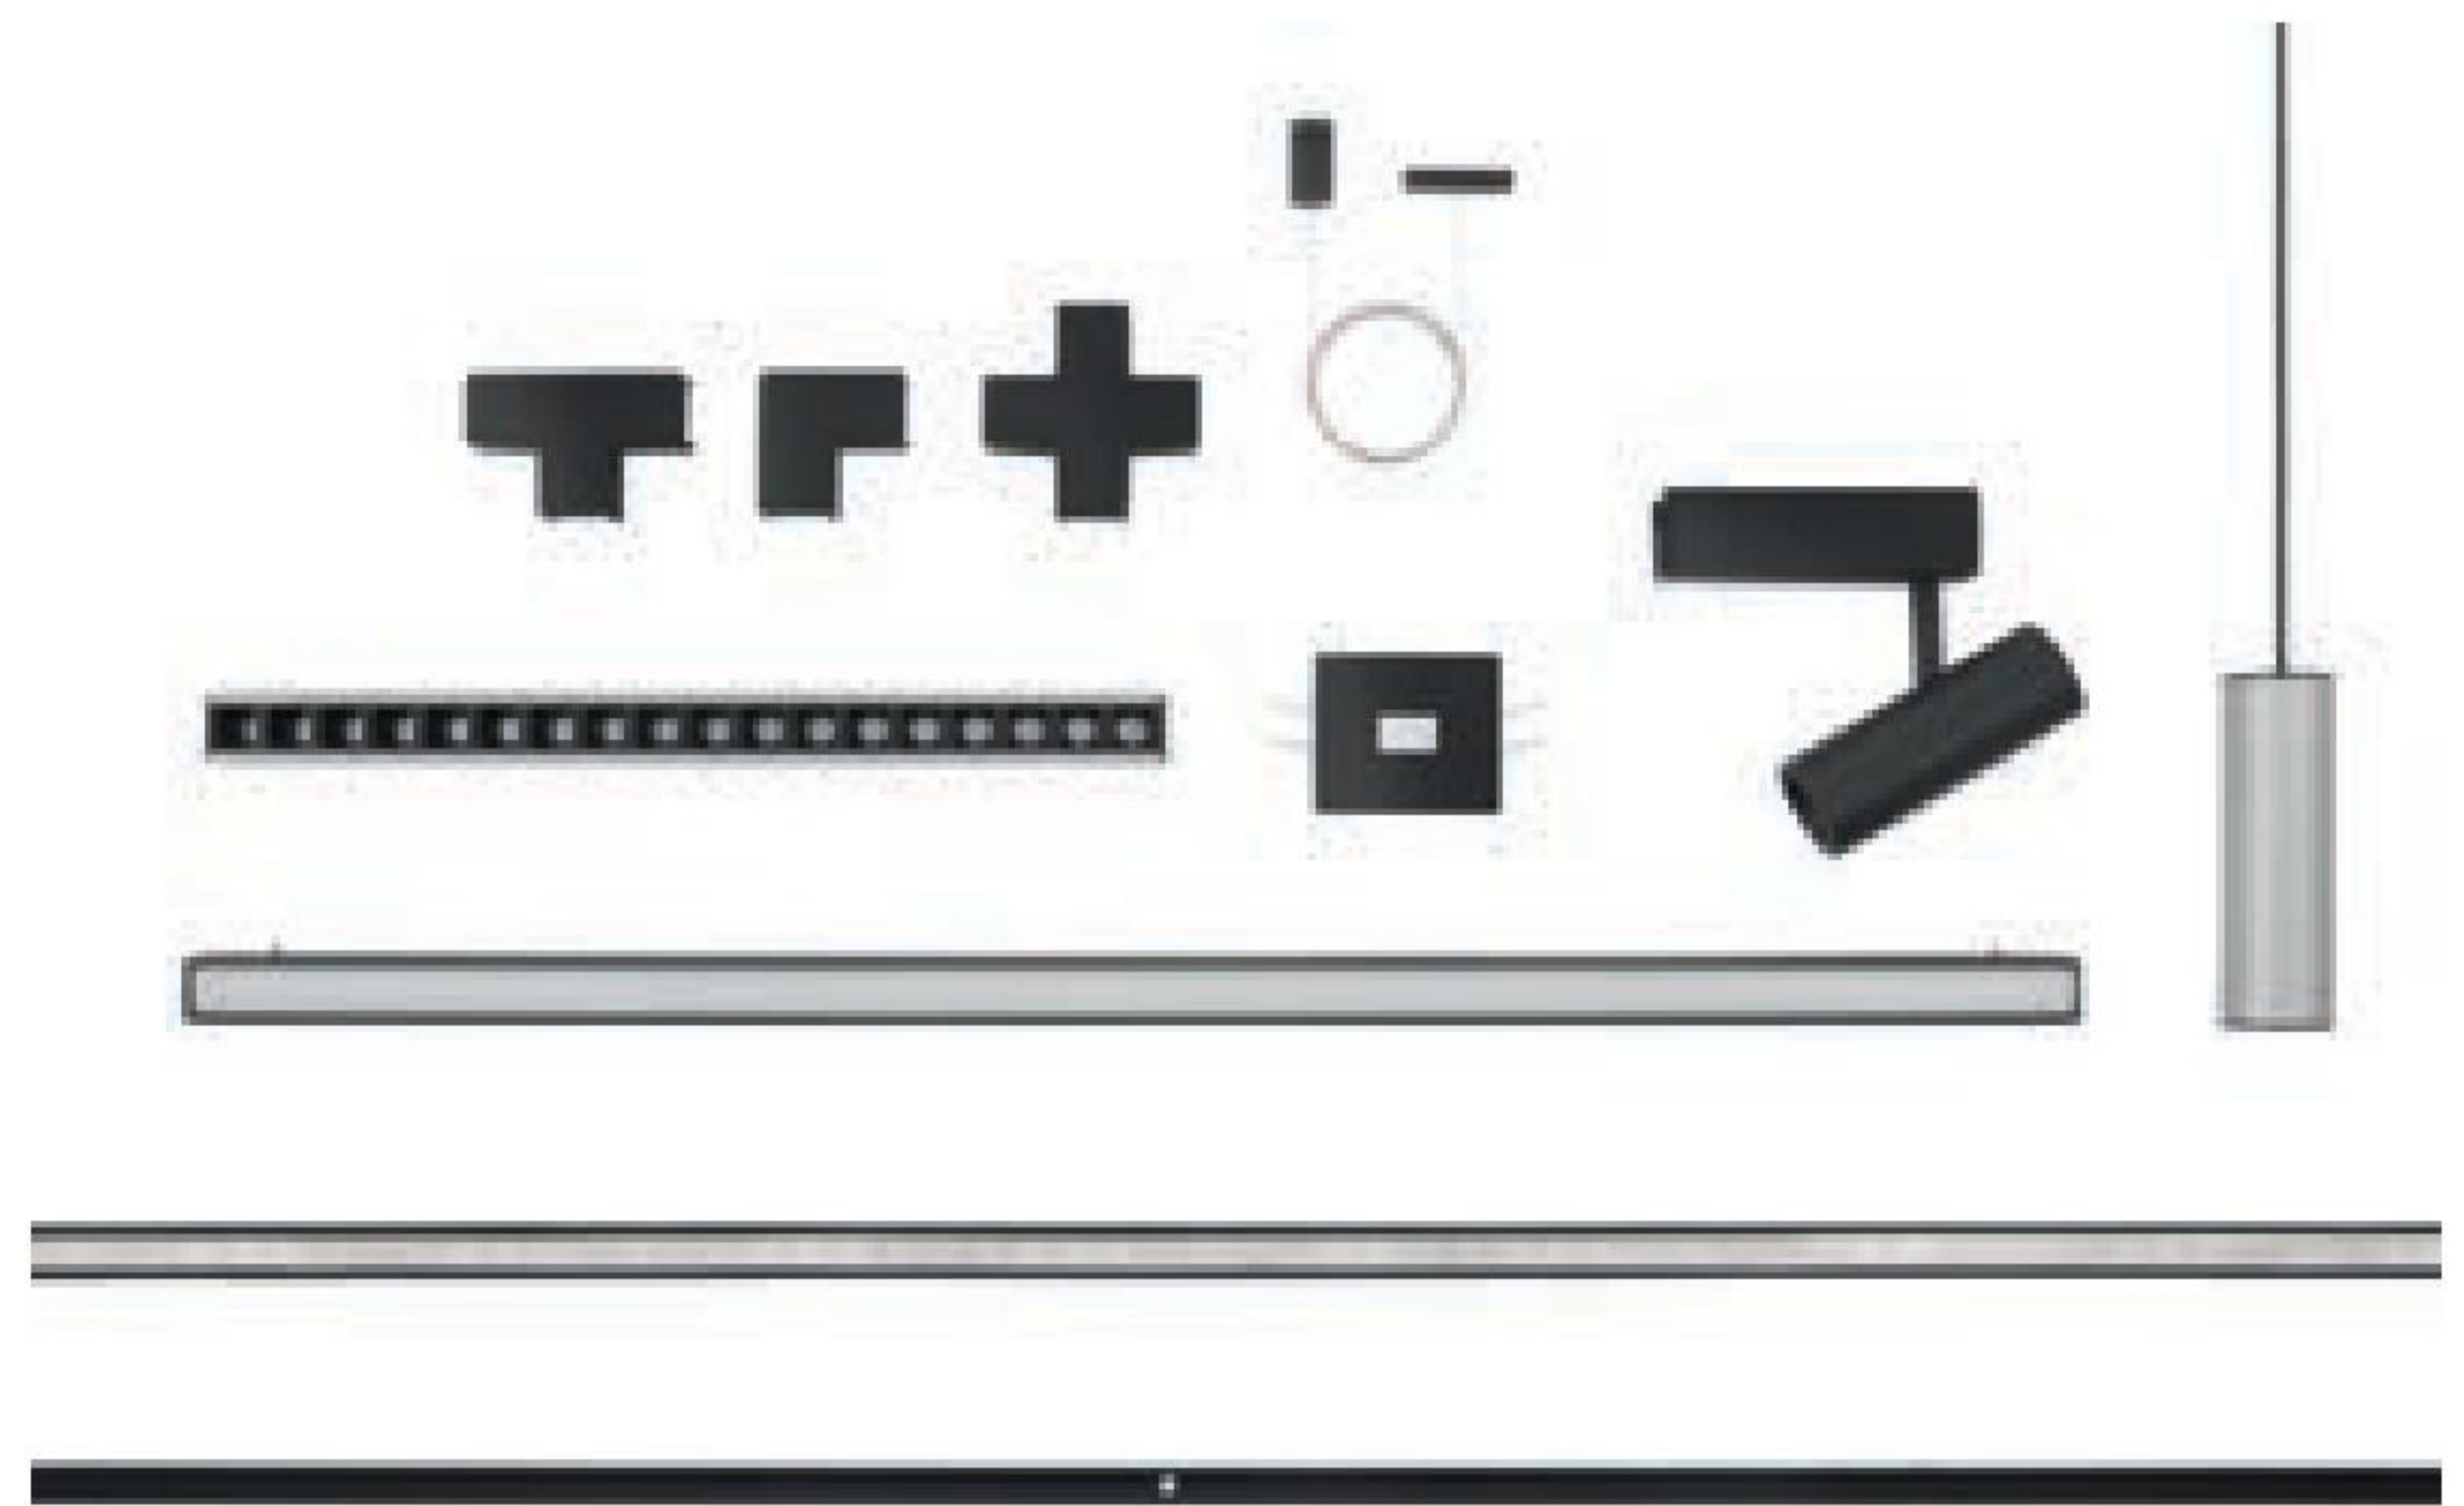

### Extensive range of products

Rather than a single lamp in various versions, Ink comes with many extraordinarily versatile articles, sharing the same concept. The elastic and slim cable in the stretched version houses a high performance stripLED. The cable acts as a conductor on which one can fix various devices: light profiles with diffused emission or with UGR<19 thanks to special darklight cells, orientable spotlights and suspension lamps.

Even more, the range of products features true wall/ceiling-mounted paths: modular modules-channel with various joints and ends, house the conductor cable: thus, while the latter becomes a graphic sign that furnishes the environment, the spotlight can light a display shelf and the darklight profiles become minimal wall-mounted lamps.

### Attention to details

The Ink include range of products includes countless aesthetic and functional solutions, a sign of maximum attention to details. In the new version with modules-channel, the direction continuity in proximity of the wall/ceiling corner is guaranteed by the module which curves discretely instead of breaking.

The joints and terminals adapt to the module-channel thus allowing direction changes and clean closures.

A special plate stylishly closes the hole that houses the integrated driver, while in cases where the power supply unit cannot be concealed, the Ink System offers a driver provided with a special rectangular case, so as to create spatial continuity with the cable. Specific components allow to stretch the cable in the stretched version and connect it to the wall in an aesthetically pleasant manner, irrespective of whether recessed installation is possible or whether the cable is to be simple coupled to the wall.