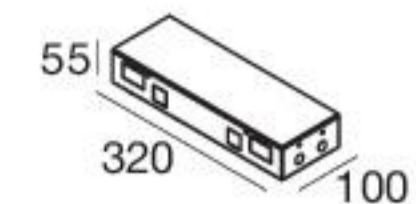

Fylo curved | Recessed light

type

White **60841***

* 2.70 m of strip required

Accessories

62900

Outer casing for
dropped ceiling

The modules must be completed with light source and power supply present in the previous page.

Fylo curved | Recessed circular light body

type

White **62706-1***

* 1 m of strip required per module (4 m total)

Accessories

62900

Outer casing for
dropped ceiling

The modules must be completed with light source and power supply present in the previous page.