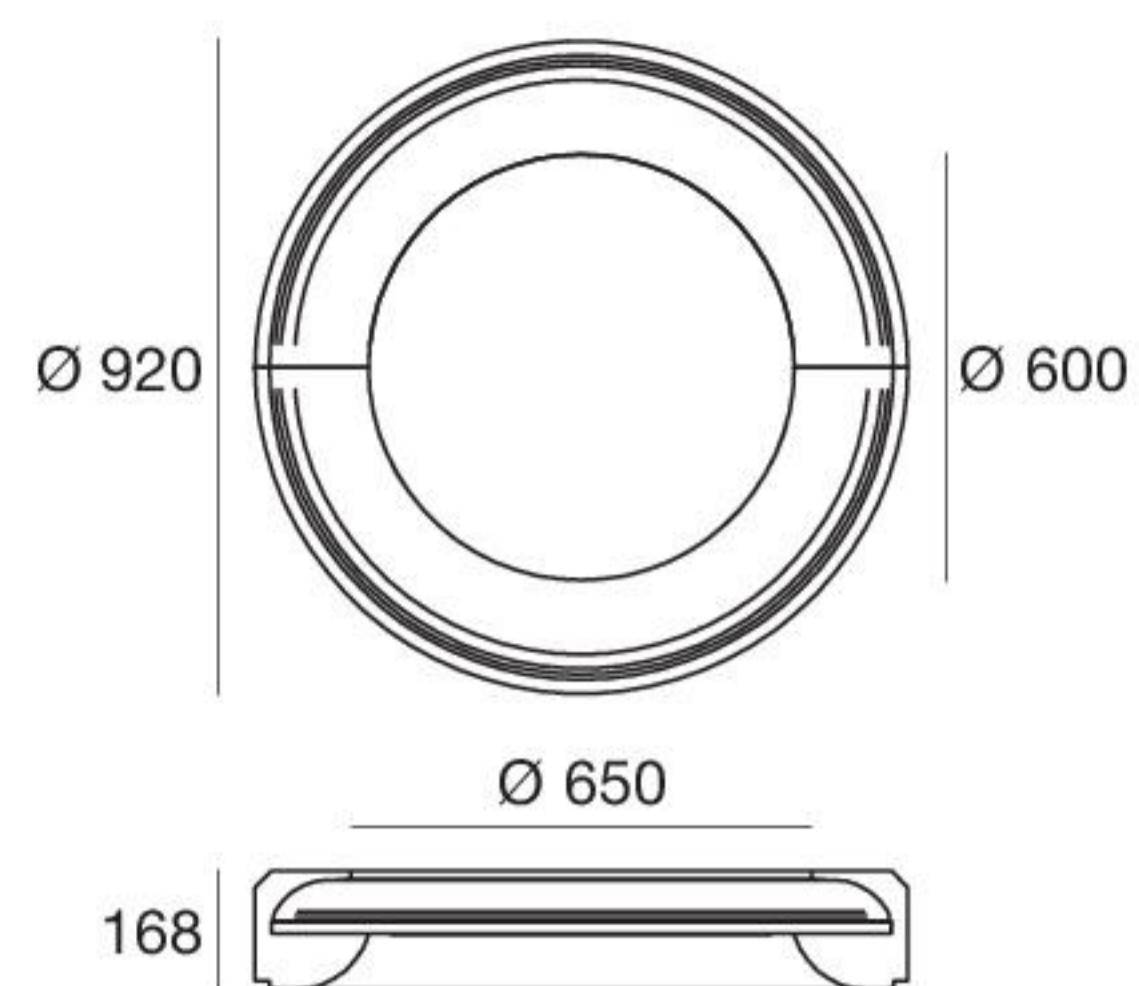

Fylo curved | Recessed light

type

White **60841***

* 2.70 m of strip required

Accessories

62900

Outer casing for
dropped ceiling

The modules must be completed with light source and power supply present in the previous page.

Fylo curved | Recessed circular light body

type

White **62706-1***

* 1 m of strip required per module (4 m total)

Accessories

62900

Outer casing for
dropped ceiling

The modules must be completed with light source and power supply present in the previous page.