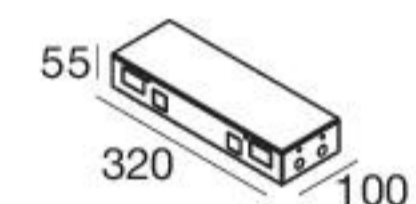

Fylo curved | Recessed light

type

White **60841***

* 2.70 m of strip required

Accessories

62900

Outer casing for
dropped ceiling

The modules must be completed with light source and power supply present in the previous page.

Fylo curved | Recessed circular light body

type

White **62706-1***

* 1 m of strip required per module (4 m total)

Accessories

62900

Outer casing for
dropped ceiling

The modules must be completed with light source and power supply present in the previous page.