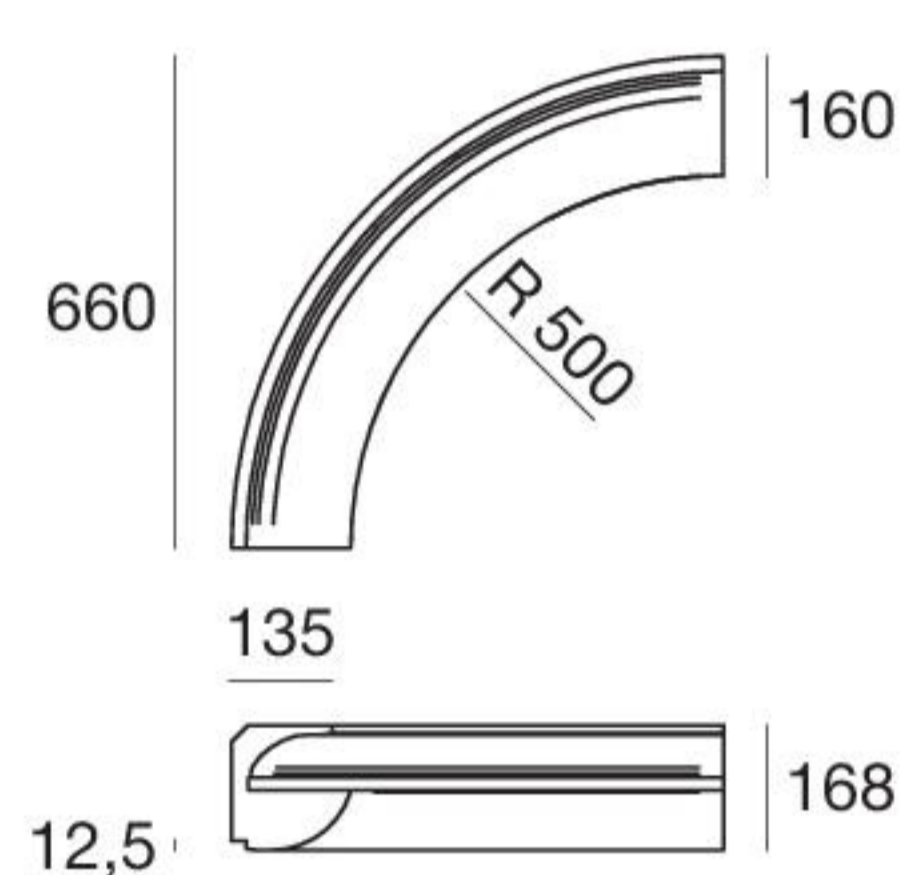

Fylo curved | Recessed light

type

White **60841***

* 2.70 m of strip required

Accessories

62900

Outer casing for
dropped ceiling

The modules must be completed with light source and power supply present in the previous page.

Fylo curved | Recessed circular light body

type

White **62706-1***

* 1 m of strip required per module (4 m total)

Accessories

62900

Outer casing for
dropped ceiling

The modules must be completed with light source and power supply present in the previous page.