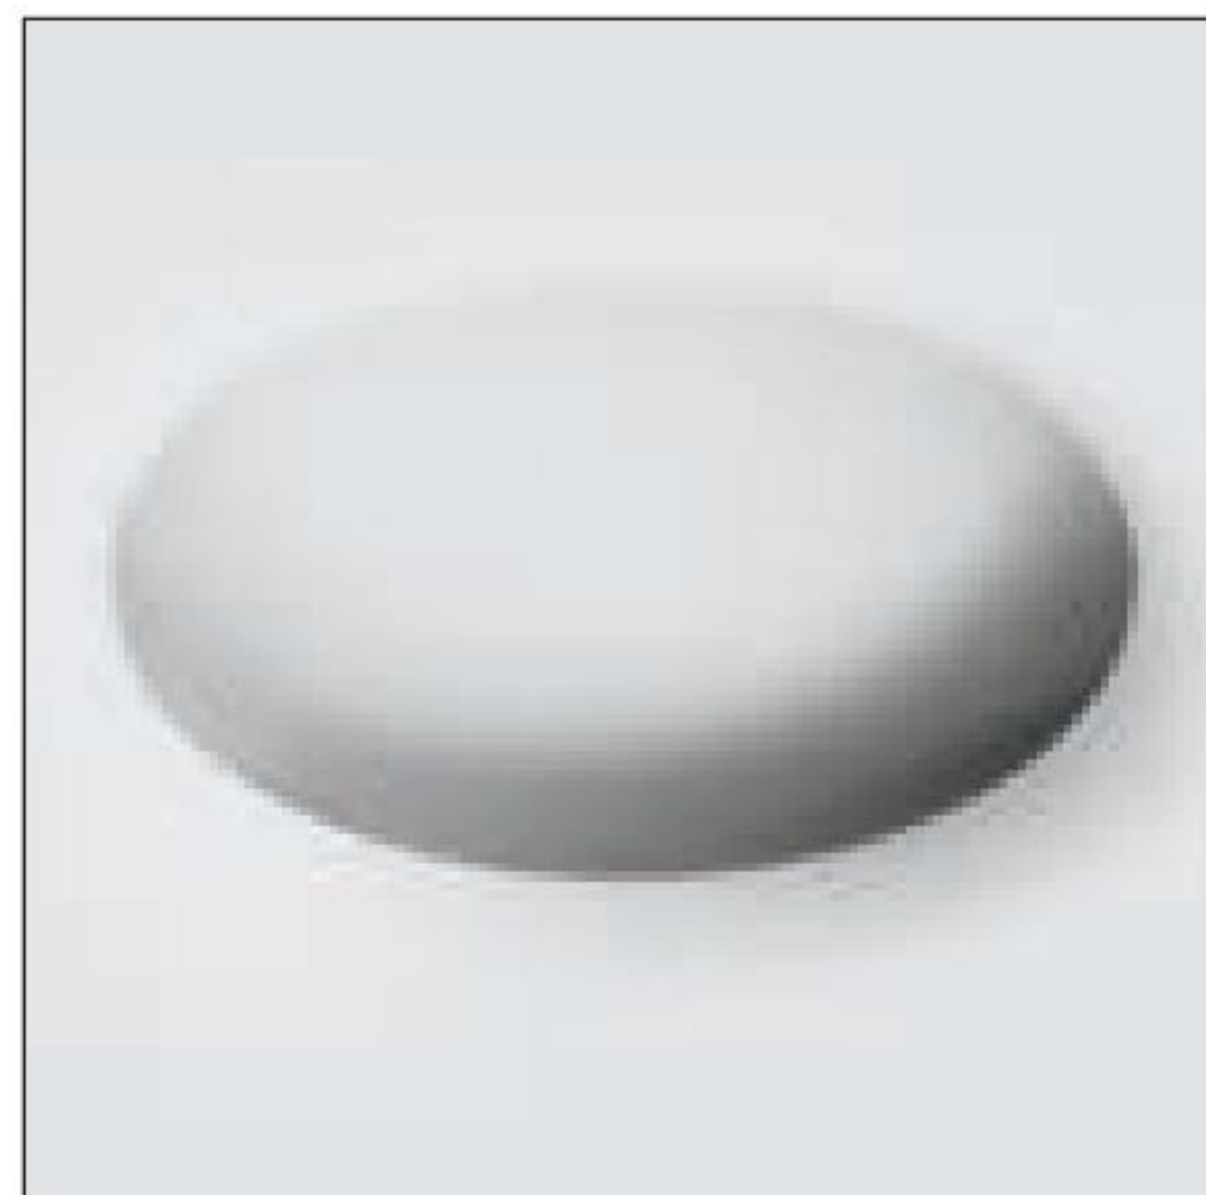

Fylo curved | Recessed light

type

White **60841***

* 2.70 m of strip required

Accessories

62900

Outer casing for
dropped ceiling

The modules must be completed with light source and power supply present in the previous page.

Fylo curved | Recessed circular light body

type

White **62706-1***

* 1 m of strip required per module (4 m total)

Accessories

62900

Outer casing for
dropped ceiling

The modules must be completed with light source and power supply present in the previous page.