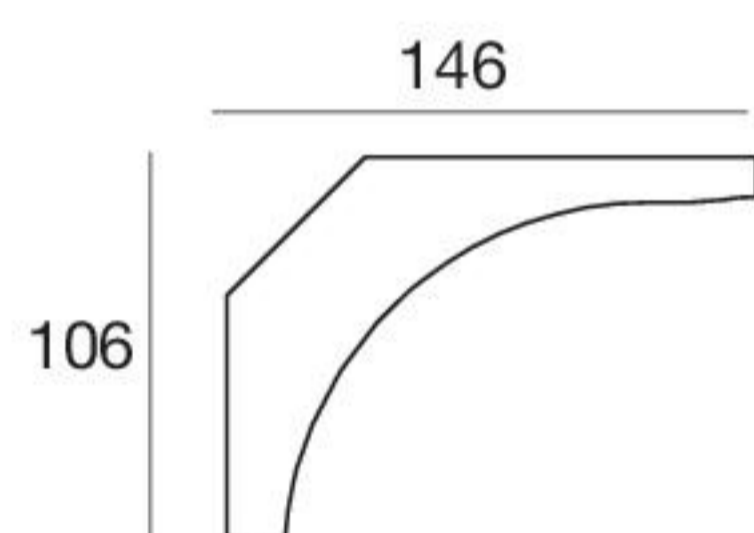

Fylo+ Surface_3 | Surface light body

type	L mm	
White	1000	65021
White	2000	65022
White	custom	65058*

The modules must be completed with light source and power supply.

* Selecting the "Custom" code allows ordering the desired profile length from a minimum of 1.1 m to a maximum of 1.9 m. For example, to request 1,3 m of Fylo+ it will be sufficient to order 1.3 x 65059.

Accessories

65054 Opaline diffuser 1pc L 1 m	65055 Opaline diffuser 5pc L 1 m	62900 Outer casing for dropped ceiling	65014 Sealing caps 2 pcs

Canal accessories

type	L mm	
White	1000	65098

	+		=	
65021		65098		Fylo+ surface

type	L mm	
White	1000	65099

	+		=	
65021		65099		Fylo+ recessed