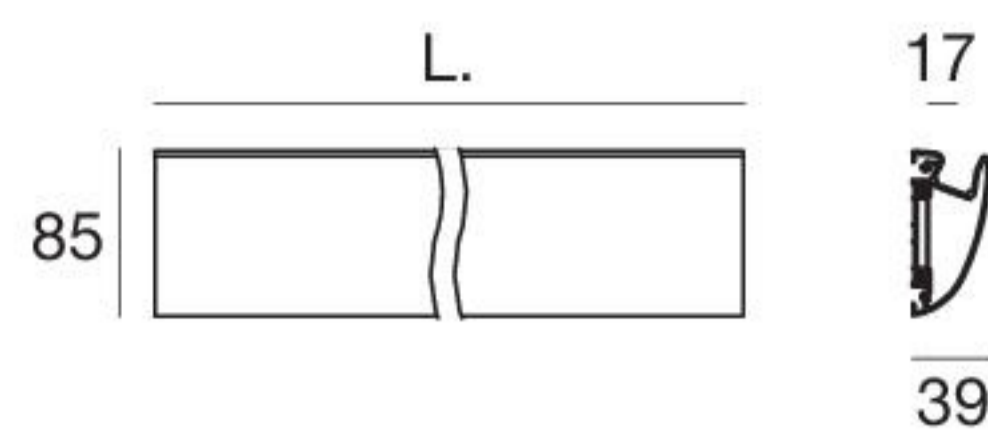

Fylo+ Surface_3 | Surface light body

type	L mm	
White	1000	65021
White	2000	65022
White	custom	65058*

The modules must be completed with light source and power supply.

* Selecting the "Custom" code allows ordering the desired profile length from a minimum of 1.1 m to a maximum of 1.9 m. For example, to request 1,3 m of Fylo+ it will be sufficient to order 1.3 x 65059.

type	L mm	
White	1000	65099

	+		=	
65021		65099		Fylo+ recessed