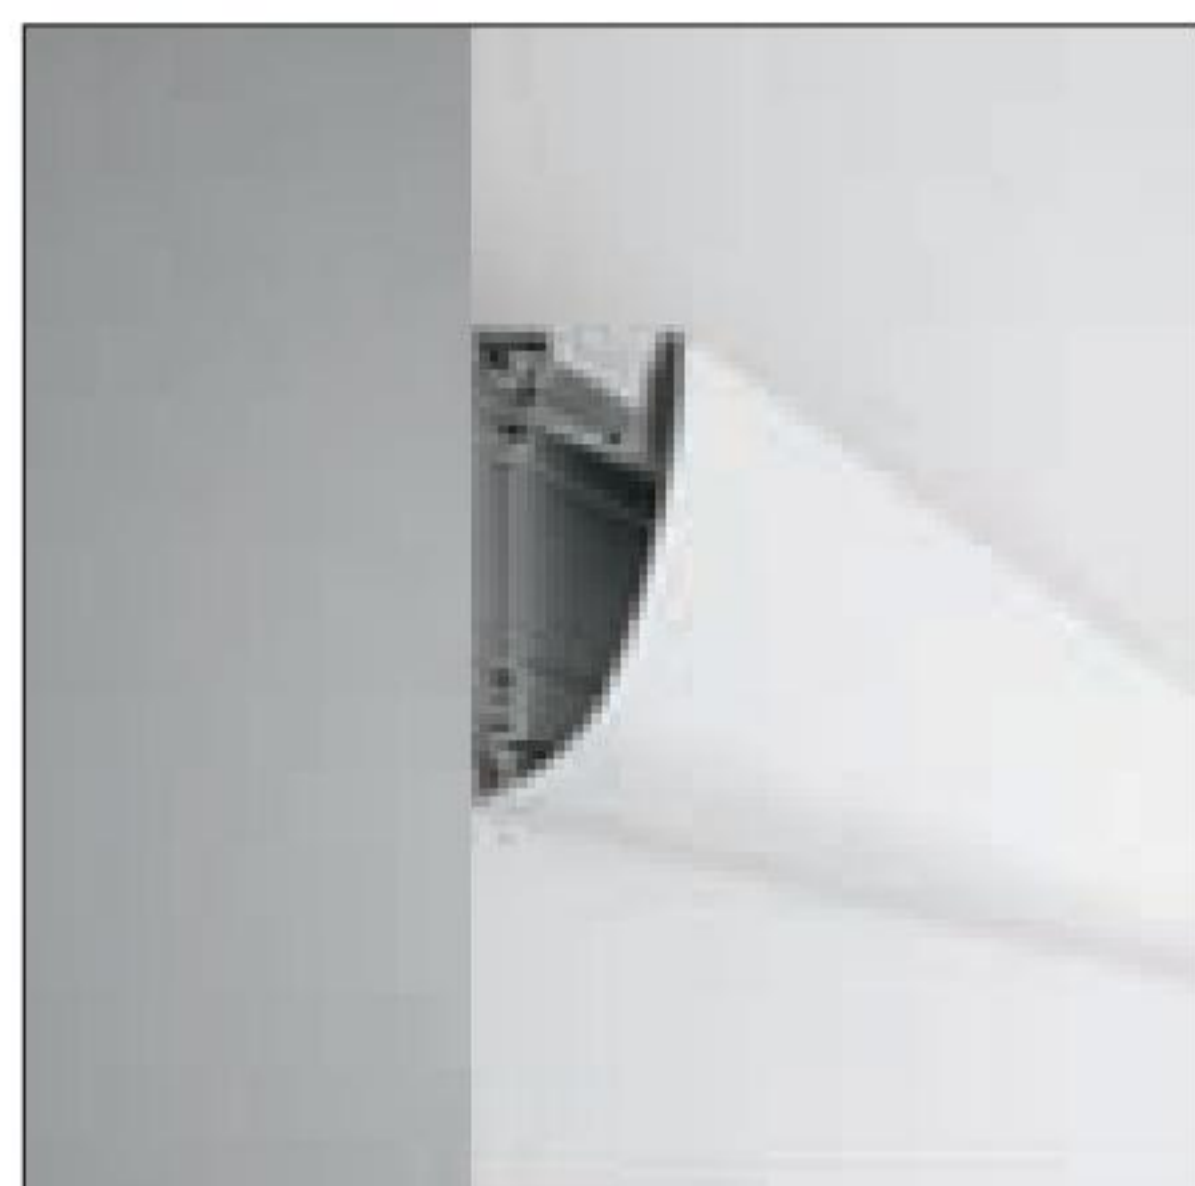

Fylo+ Surface_3 | Surface light body

type	L mm	
White	1000	65021
White	2000	65022
White	custom	65058*

The modules must be completed with light source and power supply.

* Selecting the "Custom" code allows ordering the desired profile length from a minimum of 1.1 m to a maximum of 1.9 m. For example, to request 1,3 m of Fylo+ it will be sufficient to order 1.3 x 65059.

Accessories

65054 Opaline diffuser 1pc L 1 m	65055 Opaline diffuser 5pc L 1 m	62900 Outer casing for dropped ceiling	65014 Sealing caps 2 pcs

Canal accessories

type	L mm	
White	1000	65098

	+		=	
65021		65098		Fylo+ surface