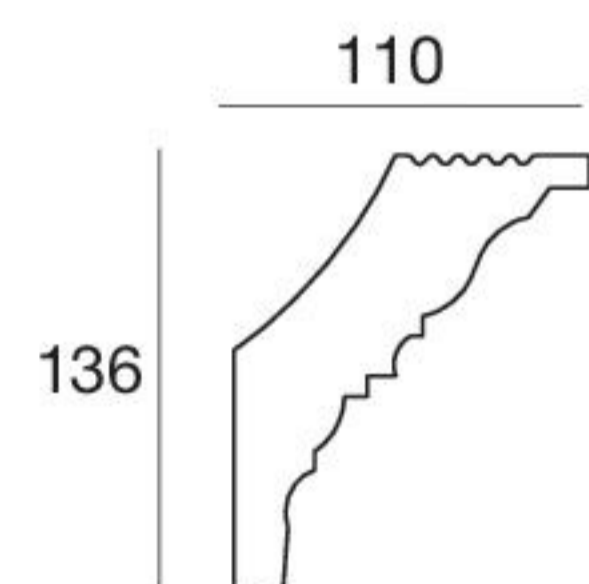

Fylo+ Surface_3 | Surface light body

type	L mm	
White	1000	65021
White	2000	65022
White	custom	65058*

The modules must be completed with light source and power supply.

* Selecting the "Custom" code allows ordering the desired profile length from a minimum of 1.1 m to a maximum of 1.9 m. For example, to request 1,3 m of Fylo+ it will be sufficient to order 1.3 x 65059.

type	L mm	
White	1000	65099

	+		=	
65021		65099		Fylo+ recessed