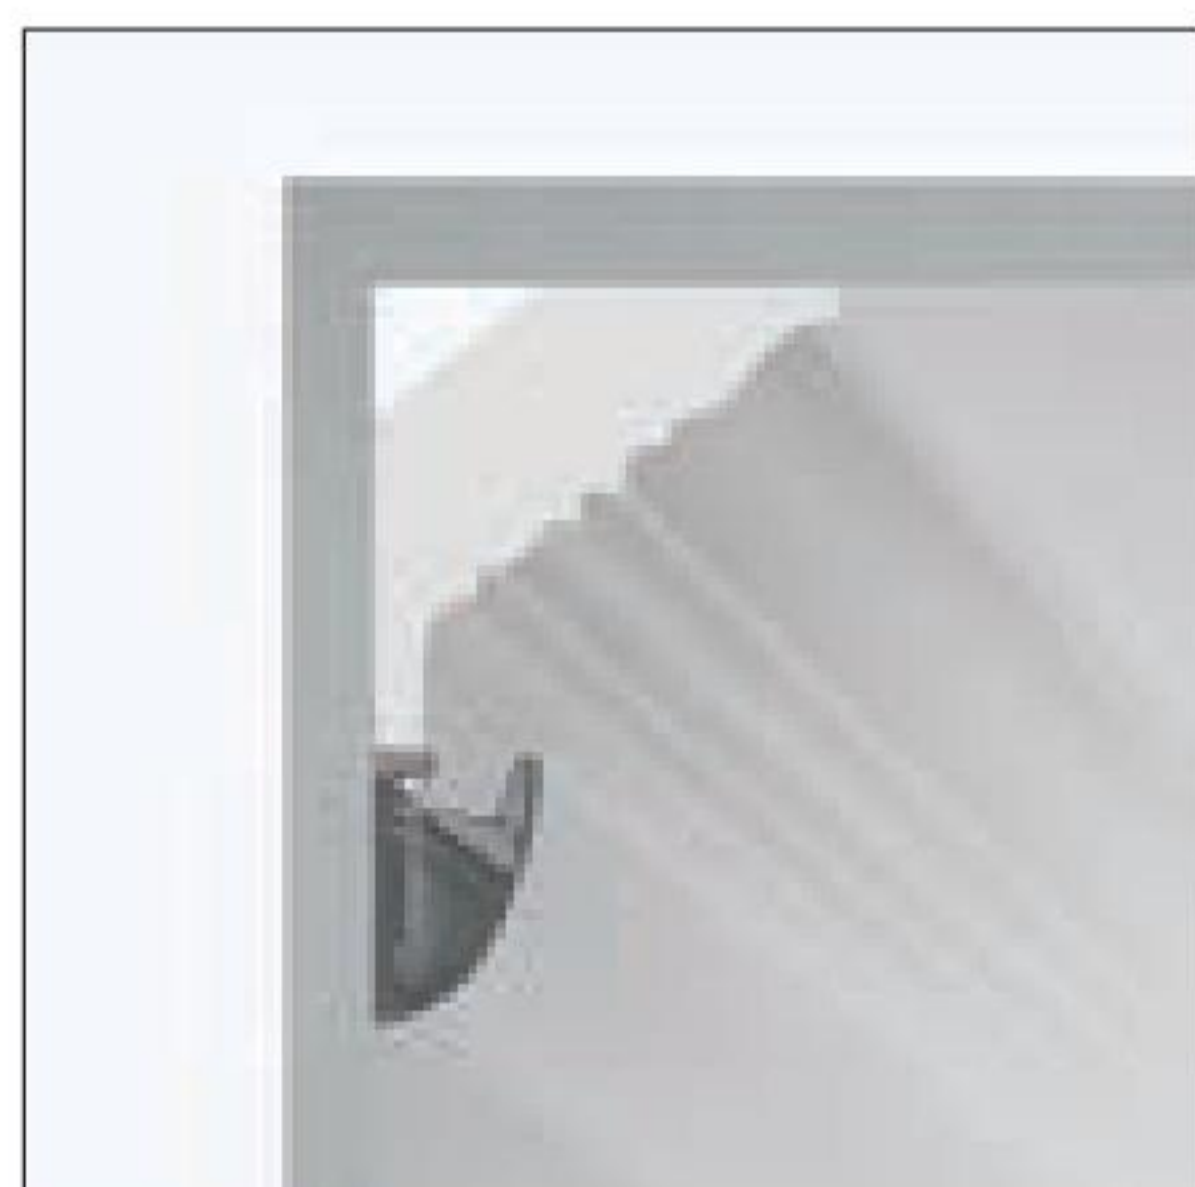

Fylo+ Surface_3 | Surface light body

type	L mm	
White	1000	65021
White	2000	65022
White	custom	65058*

The modules must be completed with light source and power supply.

* Selecting the "Custom" code allows ordering the desired profile length from a minimum of 1.1 m to a maximum of 1.9 m. For example, to request 1,3 m of Fylo+ it will be sufficient to order 1.3 x 65059.

Accessories

65054 Opaline diffuser 1pc L 1 m	65055 Opaline diffuser 5pc L 1 m	62900 Outer casing for dropped ceiling	65014 Sealing caps 2 pcs

Canal accessories

type	L mm	
White	1000	65098

	+		=	
65021		65098		Fylo+ surface