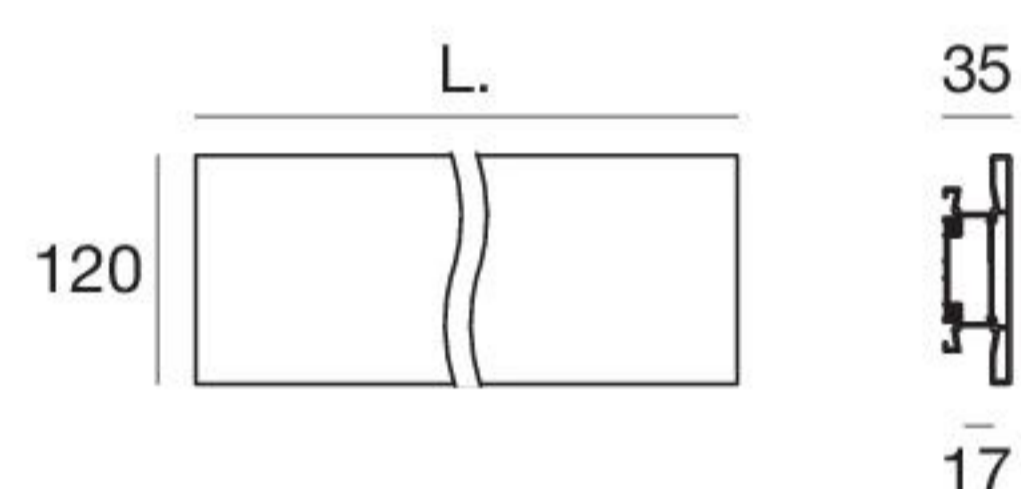

Fylo+ Surface_1 | Surface light body

type	L mm	
White	1000	65015
White	2000	65016
White	custom	65049*

The modules must be completed with light source and power supply.

* Selecting the "Custom" code allows ordering the desired profile length from a minimum of 1.1 m to a maximum of 1.9 m. For example, to request 1,3 m of Fylo+ it will be sufficient to order 1.3 x 65059.

Accessories

65054 Opaline diffuser 1pc L 1 m	65055 Opaline diffuser 5pc L 1 m	62900 Outer casing for dropped ceiling	65008 Sealing caps 2 pcs

RTG 65015
65016

Fylo+ Surface_2 | Surface light body

type	L mm	
White	1000	65018
White	2000	65019
White	custom	65053*

The modules must be completed with light source and power supply.

* Selecting the "Custom" code allows ordering the desired profile length from a minimum of 1.1 m to a maximum of 1.9 m. For example, to request 1,3 m of Fylo+ it will be sufficient to order 1.3 x 65059.