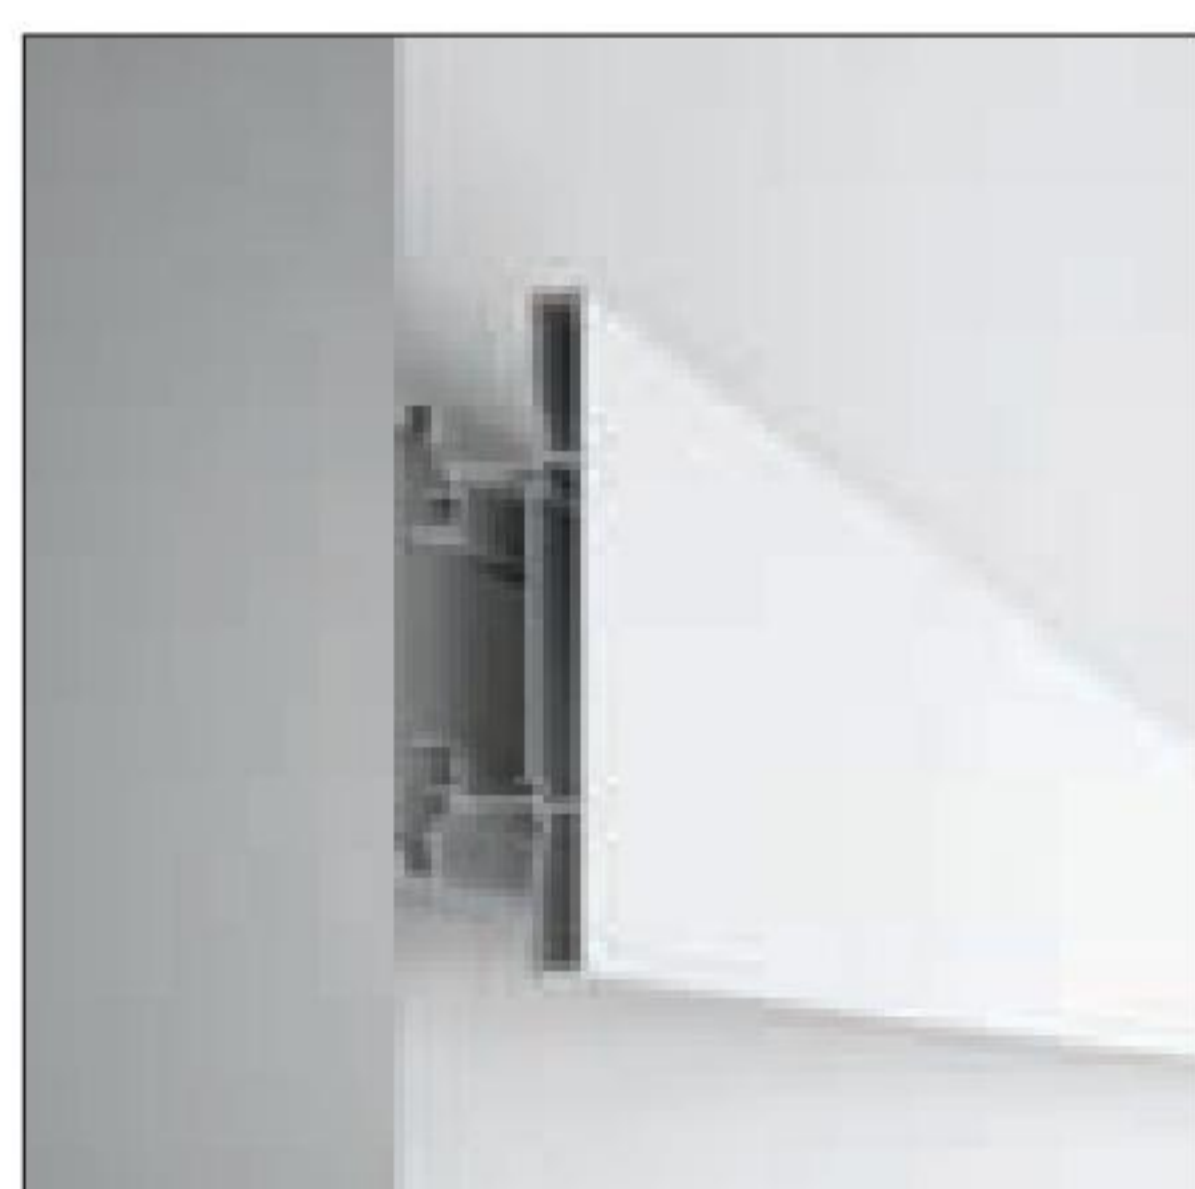

Fylo+ Surface_1 | Surface light body

type	L mm	
White	1000	65015
White	2000	65016
White	custom	65049*

The modules must be completed with light source and power supply.

* Selecting the "Custom" code allows ordering the desired profile length from a minimum of 1.1 m to a maximum of 1.9 m. For example, to request 1,3 m of Fylo+ it will be sufficient to order 1.3 x 65059.

Accessories

65054 Opaline diffuser 1pc L 1 m	65055 Opaline diffuser 5pc L 1 m	62900 Outer casing for dropped ceiling	65008 Sealing caps 2 pcs

RTG 65015
65016

Fylo+ Surface_2 | Surface light body

type	L mm	
White	1000	65018
White	2000	65019
White	custom	65053*