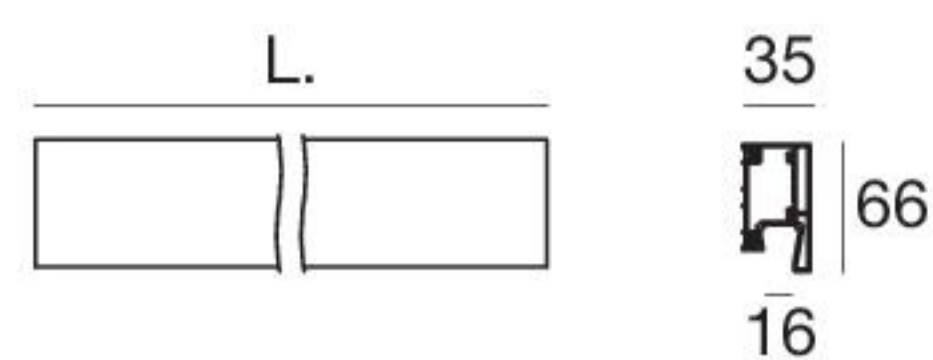

Fylo+ Surface_1 | Surface light body

type	L mm	
White	1000	65015
White	2000	65016
White	custom	65049*

The modules must be completed with light source and power supply.

* Selecting the "Custom" code allows ordering the desired profile length from a minimum of 1.1 m to a maximum of 1.9 m. For example, to request 1,3 m of Fylo+ it will be sufficient to order 1.3 x 65059.

The modules must be completed with light source and power supply.

* Selecting the "Custom" code allows ordering the desired profile length from a minimum of 1.1 m to a maximum of 1.9 m. For example, to request 1,3 m of Fylo+ it will be sufficient to order 1.3 x 65059.