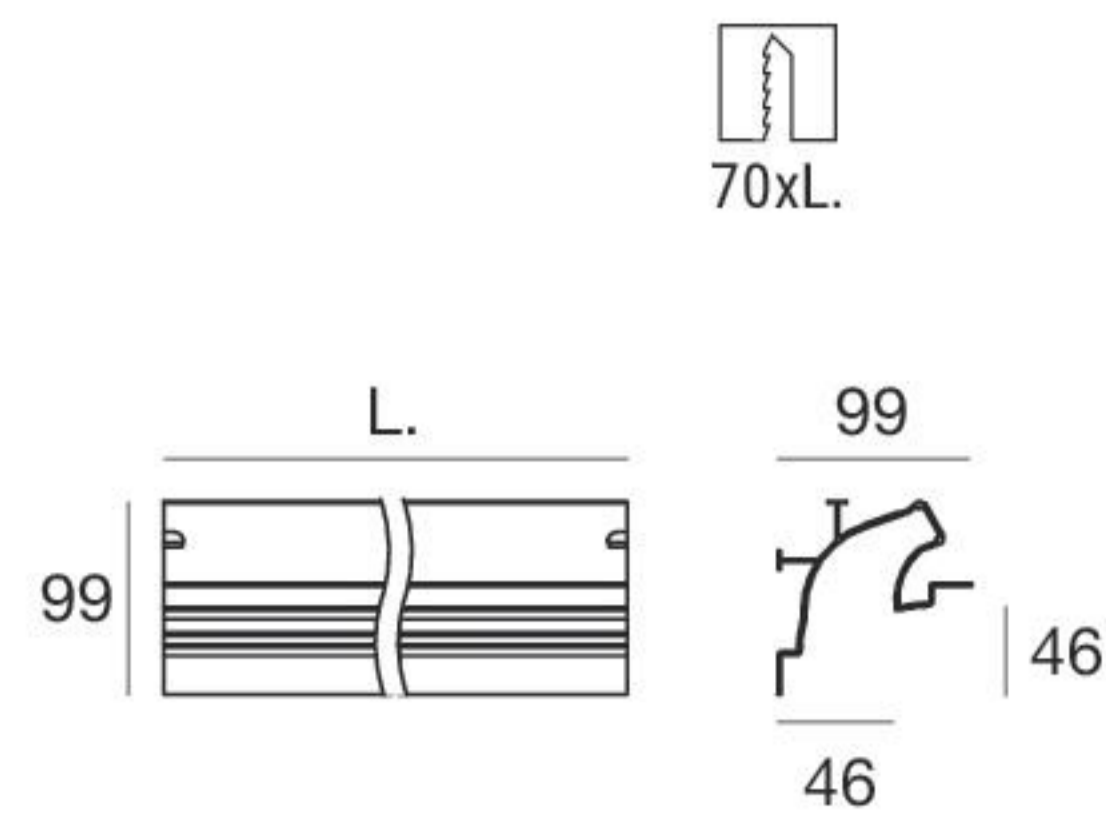

Fylo+ Recessed_5 | Recessed linear light body

type	L mm	
White	1000	65012
White	2000	65013
White	custom	65048*

The modules must be completed with light source and power supply.

* Selecting the "Custom" code allows ordering the desired profile length from a minimum of 1.1 m to a maximum of 1.9 m. For example, to request 1,3 m of Fylo+ it will be sufficient to order 1.3 x 65059.

Accessories

62900
Outer casing for
dropped ceiling

65054
Opaline diffuser
1pc
L 1 m

65055
Opaline diffuser
5pc
L 1 m

Fylo+ Recessed_Y | Recessed linear light body

type	L mm	
White	1000	65185
White	2000	65186
White	custom	65188*

The modules must be completed with light source and power supply.

* Selecting the "Custom" code allows ordering the desired profile length from a minimum of 1.1 m to a maximum of 1.9 m. For example, to request 1,3 m of Fylo+ it will be sufficient to order 1.3 x 65059.