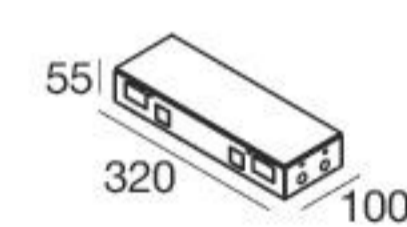

The modules must be completed with light source and power supply.

* Selecting the "Custom" code allows ordering the desired profile length from a minimum of 1.1 m to a maximum of 1.9 m. For example, to request 1,3 m of Fylo+ it will be sufficient to order 1.3 x 65059.

Accessories

65184
Opaline diffuser
L roller 5 m

65183
Opaline diffuser
L roller 10 m

65182
Opaline diffuser
L roller 20 m

62900
Outer casing for
dropped ceiling