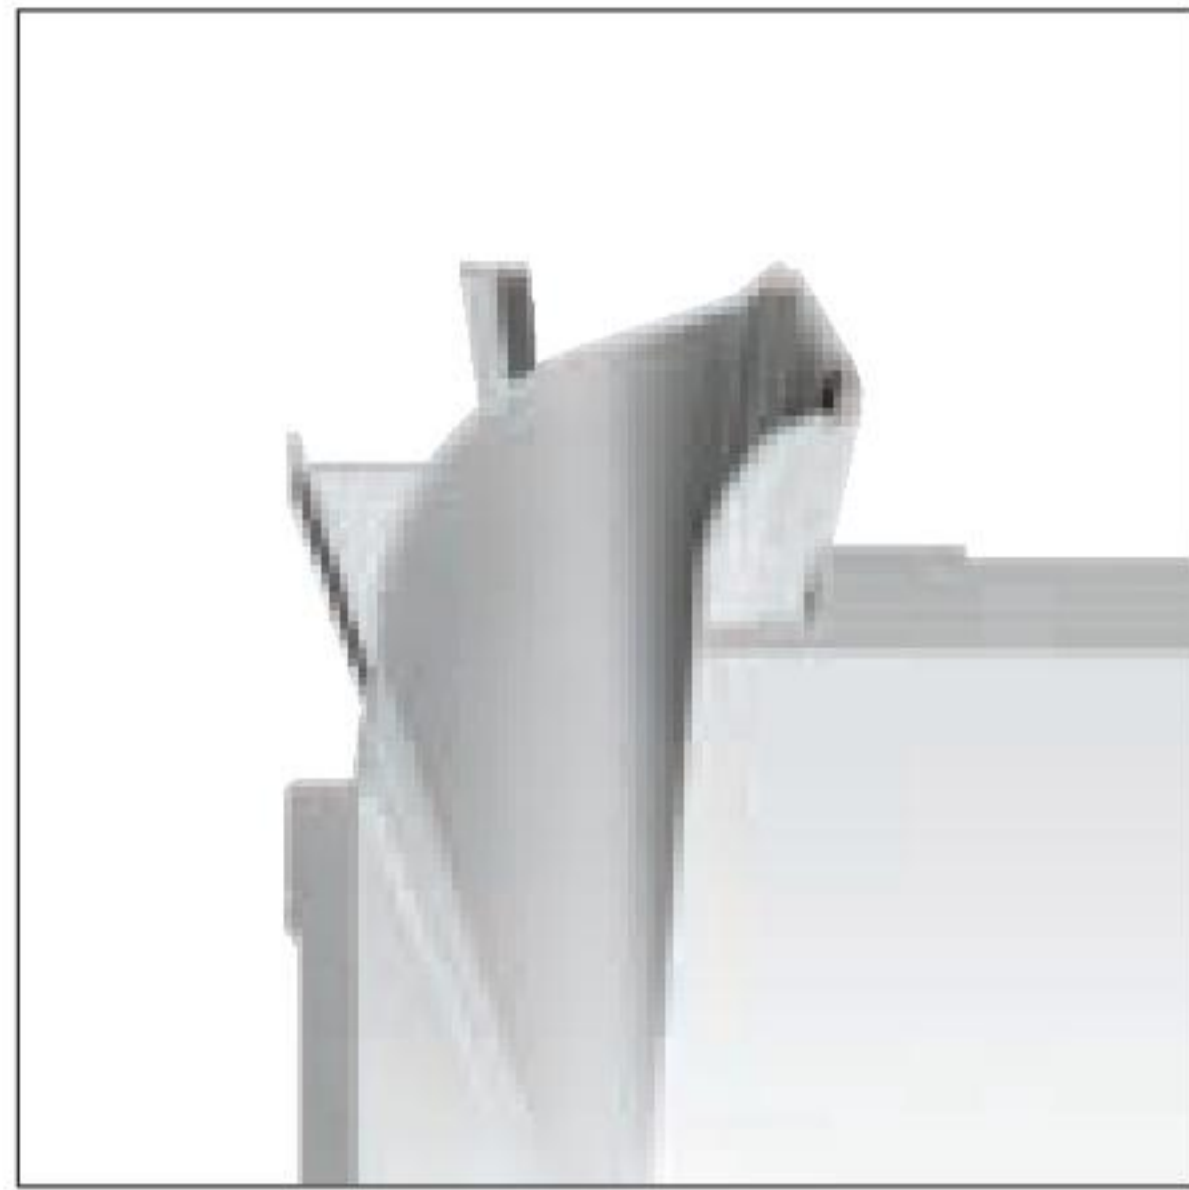

Fylo+ Recessed_5 | Recessed linear light body

type	L mm	
White	1000	65012
White	2000	65013
White	custom	65048*

The modules must be completed with light source and power supply.

* Selecting the "Custom" code allows ordering the desired profile length from a minimum of 1.1 m to a maximum of 1.9 m. For example, to request 1,3 m of Fylo+ it will be sufficient to order 1.3 x 65059.

Accessories

62900
Outer casing for
dropped ceiling

65054
Opaline diffuser
1pc
L 1 m

65055
Opaline diffuser
5pc
L 1 m

Fylo+ Recessed_Y | Recessed linear light body

type	L mm	
White	1000	65185
White	2000	65186
White	custom	65188*

The modules must be completed with light source and power supply.

* Selecting the "Custom" code allows ordering the desired profile length from a minimum of 1.1 m to a maximum of 1.9 m. For example, to request 1,3 m of Fylo+ it will be sufficient to order 1.3 x 65059.