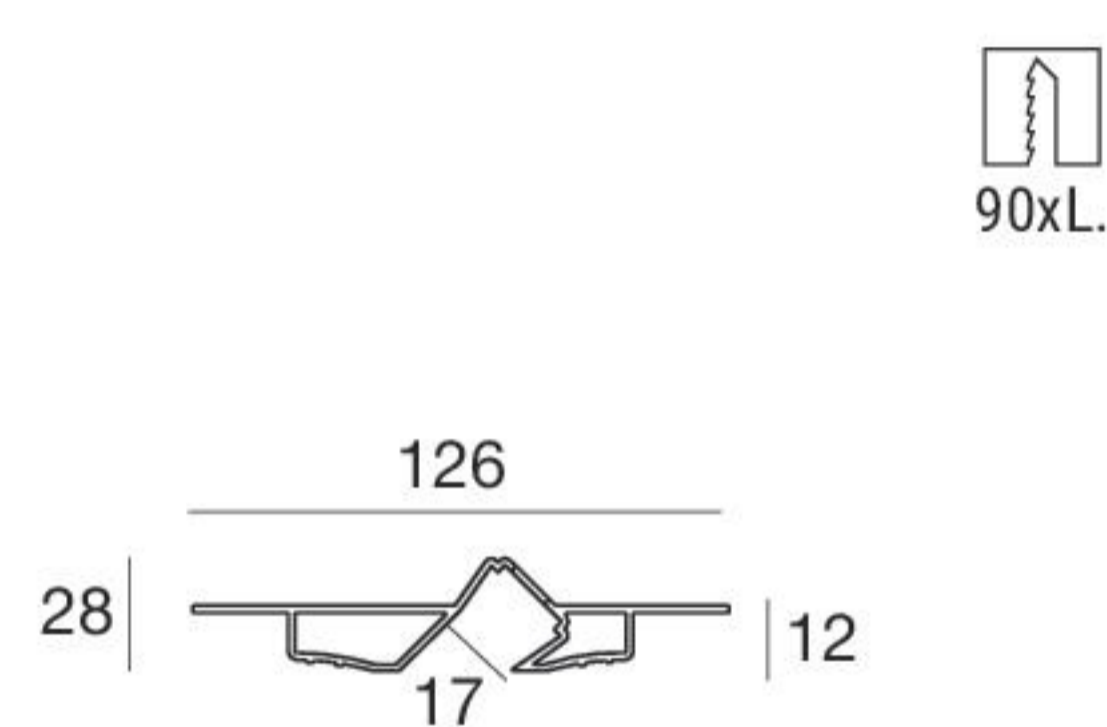

Fylo+ Recessed_5 | Recessed linear light body

type	L mm	
White	1000	65012
White	2000	65013
White	custom	65048*

The modules must be completed with light source and power supply.

* Selecting the "Custom" code allows ordering the desired profile length from a minimum of 1.1 m to a maximum of 1.9 m. For example, to request 1,3 m of Fylo+ it will be sufficient to order 1.3 x 65059.

Accessories

62900
Outer casing for
dropped ceiling

65054
Opaline diffuser
1pc
L 1 m

65055
Opaline diffuser
5pc
L 1 m

Fylo+ Recessed_Y | Recessed linear light body

type	L mm	
White	1000	65185
White	2000	65186
White	custom	65188*

The modules must be completed with light source and power supply.

* Selecting the "Custom" code allows ordering the desired profile length from a minimum of 1.1 m to a maximum of 1.9 m. For example, to request 1,3 m of Fylo+ it will be sufficient to order 1.3 x 65059.