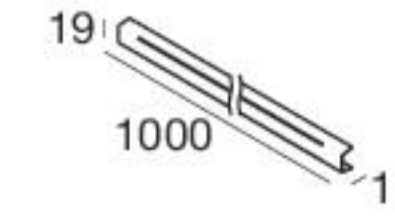

Fylo+ Recessed_5 | Recessed linear light body

type	L mm	
White	1000	65012
White	2000	65013
White	custom	65048*

The modules must be completed with light source and power supply.

* Selecting the "Custom" code allows ordering the desired profile length from a minimum of 1.1 m to a maximum of 1.9 m. For example, to request 1,3 m of Fylo+ it will be sufficient to order 1.3 x 65059.

Accessories

62900
Outer casing for
dropped ceiling

65054
Opaline diffuser
1pc
L 1 m

65055
Opaline diffuser
5pc
L 1 m

Fylo+ Recessed_Y | Recessed linear light body

type	L mm	
White	1000	65185
White	2000	65186
White	custom	65188*

The modules must be completed with light source and power supply.

* Selecting the "Custom" code allows ordering the desired profile length from a minimum of 1.1 m to a maximum of 1.9 m. For example, to request 1,3 m of Fylo+ it will be sufficient to order 1.3 x 65059.