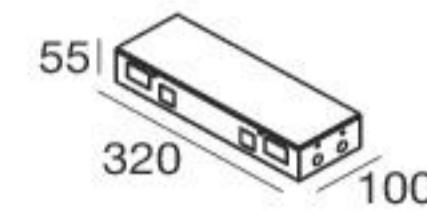

Fylo+ Recessed_5 | Recessed linear light body

type	L mm	
White	1000	65012
White	2000	65013
White	custom	65048*

The modules must be completed with light source and power supply.

* Selecting the "Custom" code allows ordering the desired profile length from a minimum of 1.1 m to a maximum of 1.9 m. For example, to request 1,3 m of Fylo+ it will be sufficient to order 1.3 x 65059.

Accessories

62900
Outer casing for
dropped ceiling

65054
Opaline diffuser
1pc
L 1 m

65055
Opaline diffuser
5pc
L 1 m

Fylo+ Recessed_Y | Recessed linear light body

type	L mm	
White	1000	65185
White	2000	65186
White	custom	65188*

The modules must be completed with light source and power supply.

* Selecting the "Custom" code allows ordering the desired profile length from a minimum of 1.1 m to a maximum of 1.9 m. For example, to request 1,3 m of Fylo+ it will be sufficient to order 1.3 x 65059.