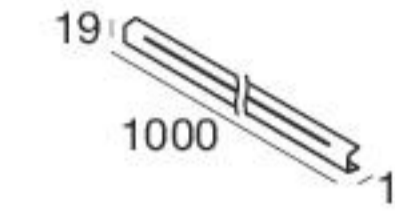

Fylo+ Recessed_5 | Recessed linear light body

type	L mm	
White	1000	65012
White	2000	65013
White	custom	65048*

The modules must be completed with light source and power supply.

* Selecting the "Custom" code allows ordering the desired profile length from a minimum of 1.1 m to a maximum of 1.9 m. For example, to request 1,3 m of Fylo+ it will be sufficient to order 1.3 x 65059.

Accessories

62900
Outer casing for
dropped ceiling

65054
Opaline diffuser
1pc
L 1 m

65055
Opaline diffuser
5pc
L 1 m

Fylo+ Recessed_Y | Recessed linear light body

type	L mm	
White	1000	65185
White	2000	65186
White	custom	65188*

The modules must be completed with light source and power supply.

* Selecting the "Custom" code allows ordering the desired profile length from a minimum of 1.1 m to a maximum of 1.9 m. For example, to request 1,3 m of Fylo+ it will be sufficient to order 1.3 x 65059.