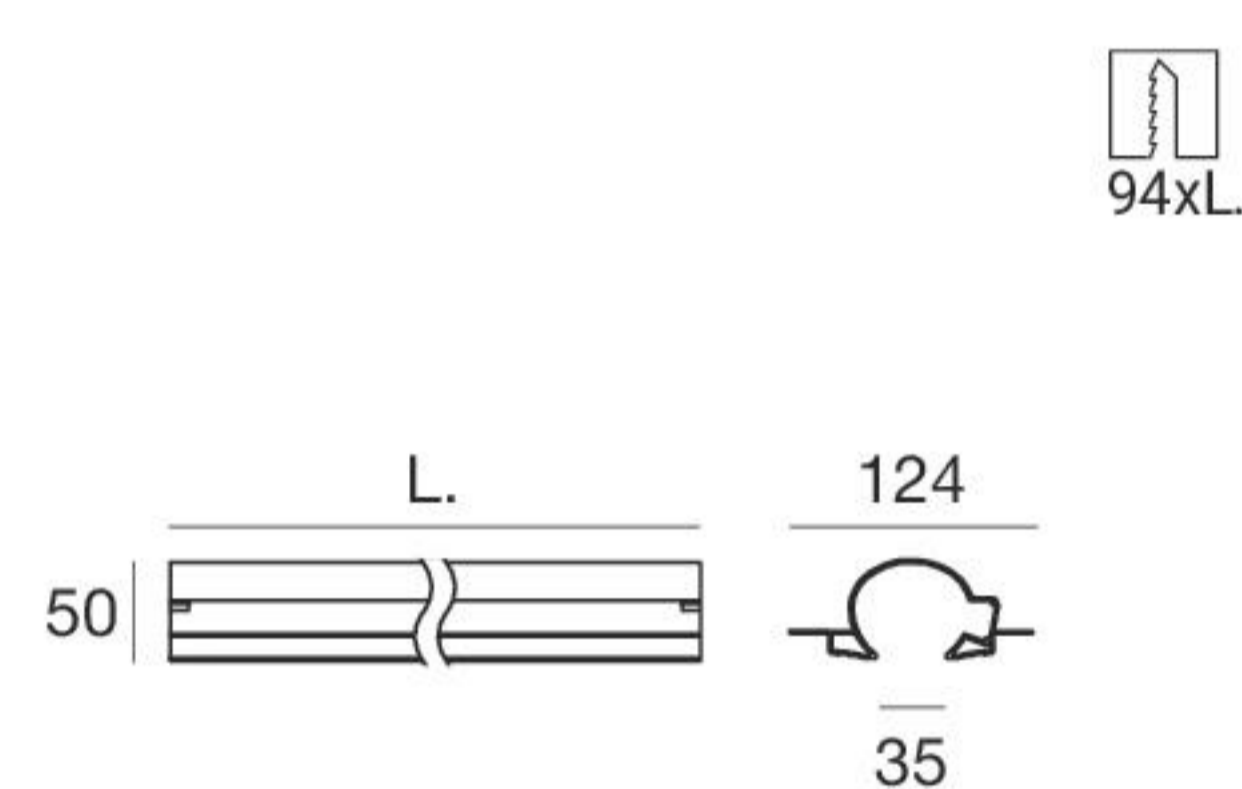

Fylo+ Recessed_4 | Recessed linear light body

type L mm

White	1000	65009
White	2000	65010
White	custom	65047*

Accessories

65054
Opaline diffuser
1pc
L 1 m

65055
Opaline diffuser
5pc
L 1 m

62900
Outer casing for
dropped ceiling

The modules must be completed with light source and power supply.

* Selecting the "Custom" code allows ordering the desired profile length from a minimum of 1.1 m to a maximum of 1.9 m. For example, to request 1,3 m of Fylo+ it will be sufficient to order 1.3 x 65059.

RTG 65009
65010