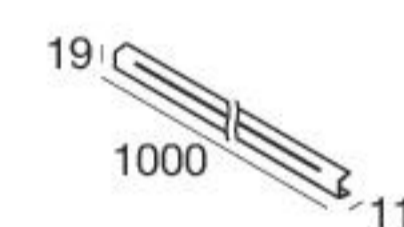

Fylo+ Recessed_3 | Recessed linear light body

type L mm

White	1000	65003
White	2000	65004
White	custom	65046*

Accessories

65054
Opaline diffuser
1pc
L 1 m

65055
Opaline diffuser
5pc
L 1 m

62900
Outer casing for
dropped ceiling

The modules must be completed with light source and power supply.

* Selecting the "Custom" code allows ordering the desired profile length from a minimum of 1.1 m to a maximum of 1.9 m. For example, to request 1,3 m of Fylo+ it will be sufficient to order 1.3 x 65059.

RTG 65003
65004

Fylo+ Recessed_4 | Recessed linear light body

type L mm

White	1000	65009
White	2000	65010
White	custom	65047*

Accessories

65054
Opaline diffuser
1pc
L 1 m

65055
Opaline diffuser
5pc
L 1 m

62900
Outer casing for
dropped ceiling