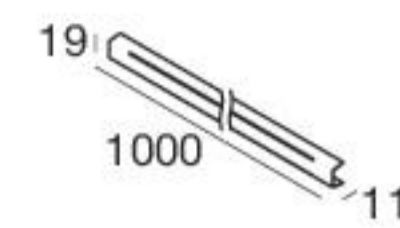

Fylo+ Recessed_3 | Recessed linear light body

type L mm

White	1000	65003
White	2000	65004
White	custom	65046*

Accessories

65054
Opaline diffuser
1pc
L 1 m

65055
Opaline diffuser
5pc
L 1 m

62900
Outer casing for
dropped ceiling

The modules must be completed with light source and power supply.

* Selecting the "Custom" code allows ordering the desired profile length from a minimum of 1.1 m to a maximum of 1.9 m. For example, to request 1,3 m of Fylo+ it will be sufficient to order 1.3 x 65059.