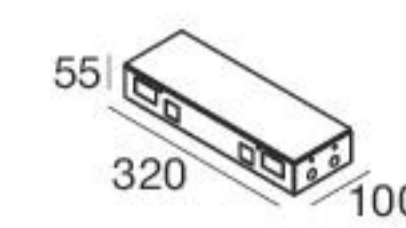

Fylo+ Recessed_3 | Recessed linear light body

type L mm

White	1000	65003
White	2000	65004
White	custom	65046*

Accessories

65054
Opaline diffuser
1pc
L 1 m

65055
Opaline diffuser
5pc
L 1 m

62900
Outer casing for
dropped ceiling

The modules must be completed with light source and power supply.

* Selecting the "Custom" code allows ordering the desired profile length from a minimum of 1.1 m to a maximum of 1.9 m. For example, to request 1,3 m of Fylo+ it will be sufficient to order 1.3 x 65059.