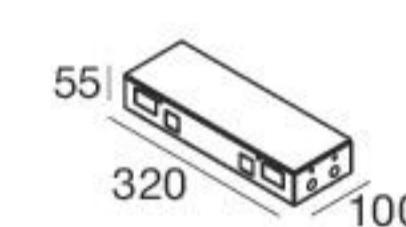

The modules must be completed with light source and power supply.

* Selecting the "Custom" code allows ordering the desired profile length from a minimum of 1.1 m to a maximum of 1.9 m. For example, to request 1,3 m of Fylo+ it will be sufficient to order 1.3 x 65059.

RTG 65003
65004

Fylo+ Recessed_4 | Recessed linear light body

type L mm

White	1000	65009
White	2000	65010
White	custom	65047*

Accessories

65054
Opaline diffuser
1pc
L 1 m

65055
Opaline diffuser
5pc
L 1 m

62900
Outer casing for
dropped ceiling