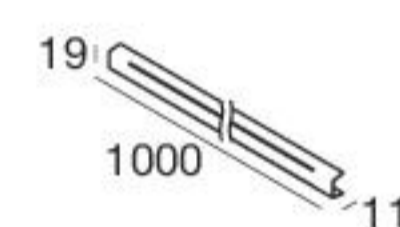

Fylo+ Recessed_3 | Recessed linear light body

type L mm

White	1000	65003
White	2000	65004
White	custom	65046*

Accessories

65054
Opaline diffuser
1pc
L 1 m

65055
Opaline diffuser
5pc
L 1 m

62900
Outer casing for
dropped ceiling

The modules must be completed with light source and power supply.

* Selecting the "Custom" code allows ordering the desired profile length from a minimum of 1.1 m to a maximum of 1.9 m. For example, to request 1,3 m of Fylo+ it will be sufficient to order 1.3 x 65059.

RTG 65003
65004

Fylo+ Recessed_4 | Recessed linear light body

type L mm

White	1000	65009
White	2000	65010
White	custom	65047*

Accessories

65054
Opaline diffuser
1pc
L 1 m

65055
Opaline diffuser
5pc
L 1 m

62900
Outer casing for
dropped ceiling