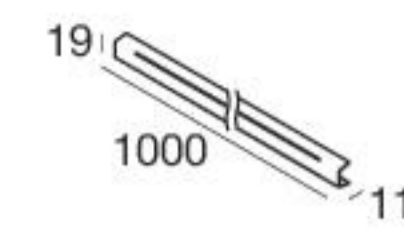

Fylo+ Recessed_3 | Recessed linear light body

type L mm

White	1000	65003
White	2000	65004
White	custom	65046*

Accessories

65054
Opaline diffuser
1pc
L 1 m

65055
Opaline diffuser
5pc
L 1 m

62900
Outer casing for
dropped ceiling

The modules must be completed with light source and power supply.

* Selecting the "Custom" code allows ordering the desired profile length from a minimum of 1.1 m to a maximum of 1.9 m. For example, to request 1,3 m of Fylo+ it will be sufficient to order 1.3 x 65059.