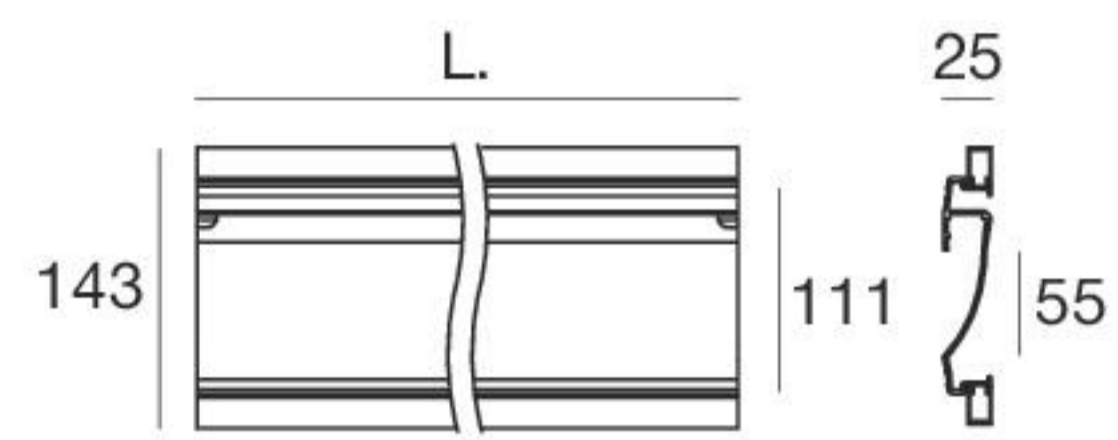

Fylo+ Recessed_3 | Recessed linear light body

type L mm

White	1000	65003
White	2000	65004
White	custom	65046*

Accessories

65054
Opaline diffuser
1pc
L 1 m

65055
Opaline diffuser
5pc
L 1 m

62900
Outer casing for
dropped ceiling

The modules must be completed with light source and power supply.

* Selecting the "Custom" code allows ordering the desired profile length from a minimum of 1.1 m to a maximum of 1.9 m. For example, to request 1,3 m of Fylo+ it will be sufficient to order 1.3 x 65059.