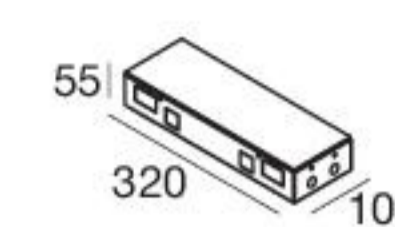

Accessories

65054
Opaline diffuser
1pc
L 1 m

65055
Opaline diffuser
5pc
L 1 m

62900
Outer casing for
dropped ceiling