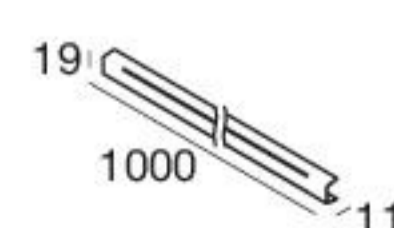

Accessories

65054
Opaline diffuser
1pc
L 1 m

65055
Opaline diffuser
5pc
L 1 m

62900
Outer casing for
dropped ceiling