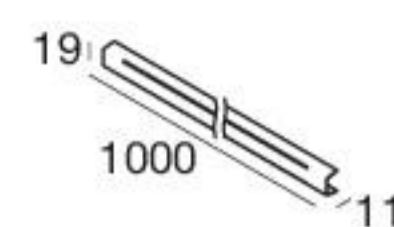

Fylo+ Recessed_1 | Recessed linear light body

type	L mm	
White	1000	65027
White	2000	65028
White	custom	65032*

The modules must be completed with light source and power supply.

* Selecting the "Custom" code allows ordering the desired profile length from a minimum of 1.1 m to a maximum of 1.9 m. For example, to request 1,3 m of Fylo+ it will be sufficient to order 1.3 x 65059.

Accessories

65054
Opaline diffuser
1pc
L 1 m

65055
Opaline diffuser
5pc
L 1 m

62900
Outer casing for
dropped ceiling

Canal accessories

type	L mm	
White	1000	65088

65027

65088

* Selecting the "Custom" code allows ordering the desired profile length from a minimum of 1.1 m to a maximum of 1.9 m. For example, to request 1,3 m of Fylo+ it will be sufficient to order 1.3 x 65059.