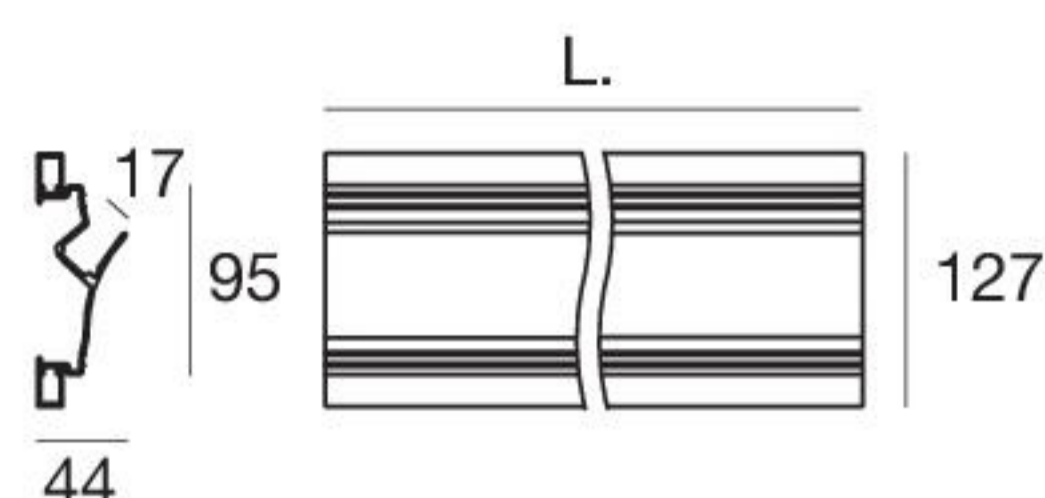

Fylo+ Recessed_1 | Recessed linear light body

type	L mm	
White	1000	65027
White	2000	65028
White	custom	65032*

The modules must be completed with light source and power supply.

* Selecting the "Custom" code allows ordering the desired profile length from a minimum of 1.1 m to a maximum of 1.9 m. For example, to request 1,3 m of Fylo+ it will be sufficient to order 1.3 x 65059.

Accessories

65054
Opaline diffuser
1pc
L 1 m

65055
Opaline diffuser
5pc
L 1 m

62900
Outer casing for
dropped ceiling

Canal accessories

type	L mm	
White	1000	65088

65027

65088

* Selecting the "Custom" code allows ordering the desired profile length from a minimum of 1.1 m to a maximum of 1.9 m. For example, to request 1,3 m of Fylo+ it will be sufficient to order 1.3 x 65059.