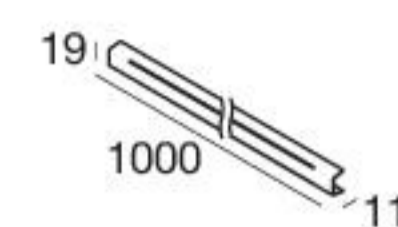

Fylo+ Recessed_1 | Recessed linear light body

type	L mm	
White	1000	65027
White	2000	65028
White	custom	65032*

The modules must be completed with light source and power supply.

* Selecting the "Custom" code allows ordering the desired profile length from a minimum of 1.1 m to a maximum of 1.9 m. For example, to request 1,3 m of Fylo+ it will be sufficient to order 1.3 x 65059.

Accessories

65054
Opaline diffuser
1pc
L 1 m

65055
Opaline diffuser
5pc
L 1 m

62900
Outer casing for
dropped ceiling

Canal accessories

type	L mm	
White	1000	65088

65027

65088

* Selecting the "Custom" code allows ordering the desired profile length from a minimum of 1.1 m to a maximum of 1.9 m. For example, to request 1,3 m of Fylo+ it will be sufficient to order 1.3 x 65059.