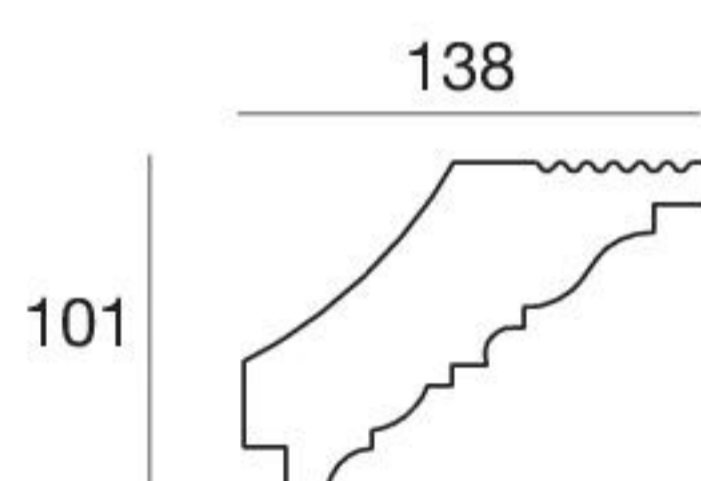

Fylo+ Recessed_1 | Recessed linear light body

type	L mm	
White	1000	65027
White	2000	65028
White	custom	65032*

The modules must be completed with light source and power supply.

* Selecting the "Custom" code allows ordering the desired profile length from a minimum of 1.1 m to a maximum of 1.9 m. For example, to request 1,3 m of Fylo+ it will be sufficient to order 1.3 x 65059.

Accessories

65054
Opaline diffuser
1pc
L 1 m

65055
Opaline diffuser
5pc
L 1 m

62900
Outer casing for
dropped ceiling

Canal accessories

type	L mm	
White	1000	65088

65027

65088

Fylo+ recessed

type	L mm	
White	1000	65089

65027

65089

Fylo+ recessed

Fylo+ Recessed_2 | Recessed linear light body

type	L mm	
White	1000	65006
White	2000	65007
White	custom	65045*

The modules must be completed with light source and power supply.

* Selecting the "Custom" code allows ordering the desired profile length from a minimum of 1.1 m to a maximum of 1.9 m. For example, to request 1,3 m of Fylo+ it will be sufficient to order 1.3 x 65059.

Accessories

65054
Opaline diffuser
1pc
L 1 m

65055
Opaline diffuser
5pc
L 1 m

62900
Outer casing for
dropped ceiling