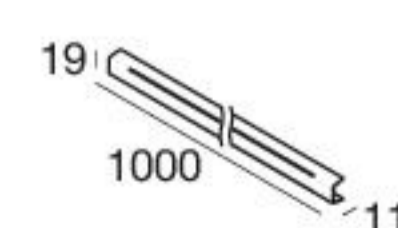

Accessories

65054
Opaline diffuser
1pc
L 1 m

65055
Opaline diffuser
5pc
L 1 m

62900
Outer casing for
dropped ceiling