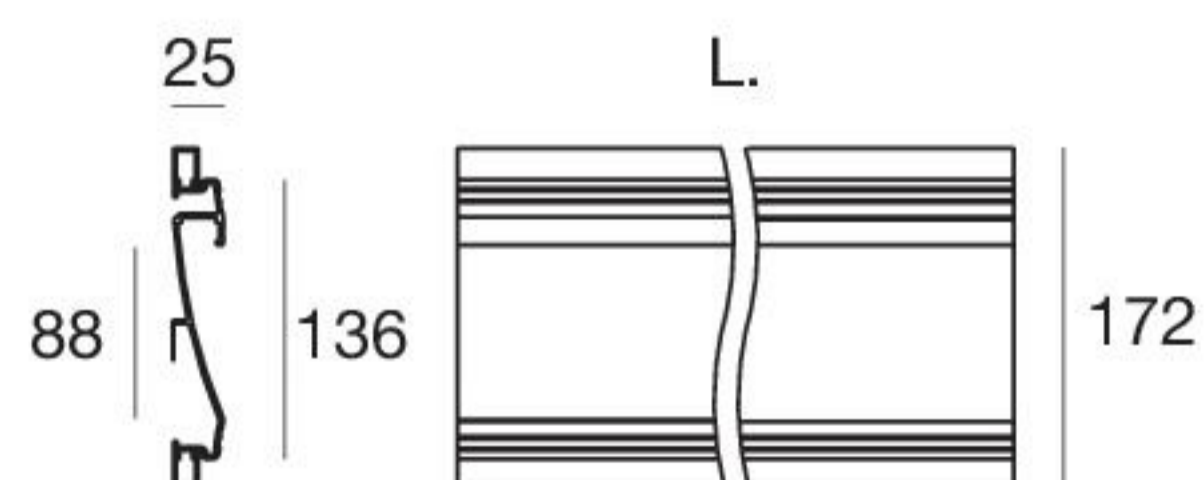

Fylo+ Recessed_1 | Recessed linear light body

type	L mm	
White	1000	65027
White	2000	65028
White	custom	65032*

The modules must be completed with light source and power supply.

* Selecting the "Custom" code allows ordering the desired profile length from a minimum of 1.1 m to a maximum of 1.9 m. For example, to request 1,3 m of Fylo+ it will be sufficient to order 1.3 x 65059.

Fylo+ recessed

type	L mm	
White	1000	65089

65027

65089

Fylo+ recessed

Fylo+ Recessed_2 | Recessed linear light body

type	L mm	
White	1000	65006
White	2000	65007
White	custom	65045*

The modules must be completed with light source and power supply.

* Selecting the "Custom" code allows ordering the desired profile length from a minimum of 1.1 m to a maximum of 1.9 m. For example, to request 1,3 m of Fylo+ it will be sufficient to order 1.3 x 65059.