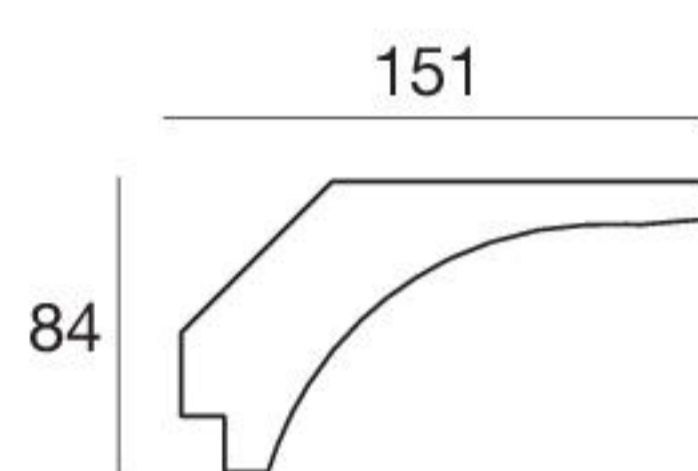

Canal accessories