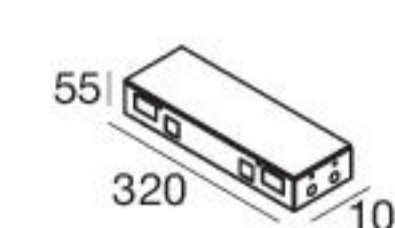

Accessories

65054
Opaline diffuser
1pc
L 1 m

65055
Opaline diffuser
5pc
L 1 m

62900
Outer casing for
dropped ceiling