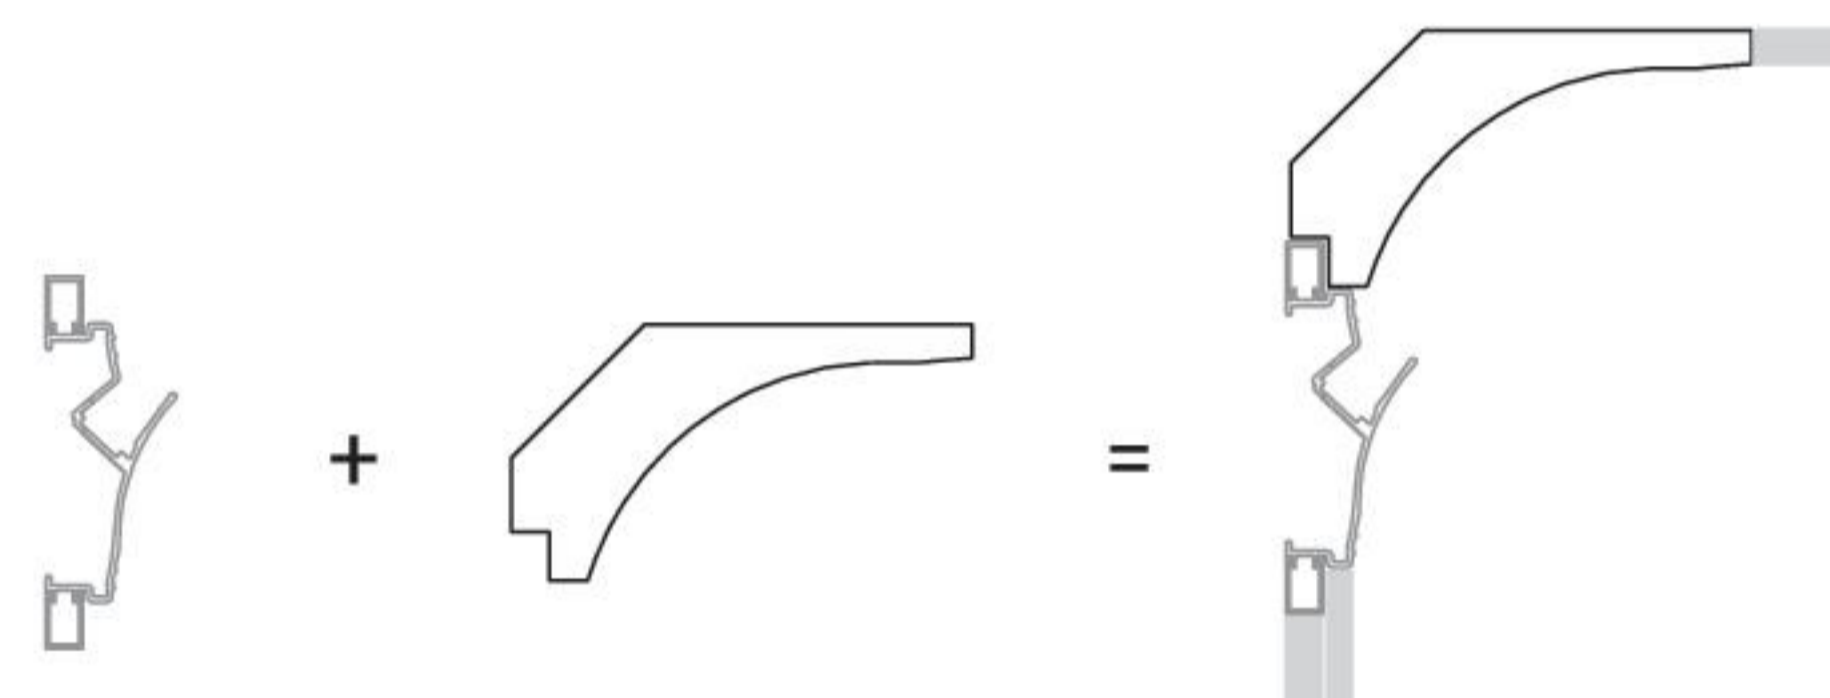

type	L mm	
White	1000	65088

65027

65088

Fylo+ recessed