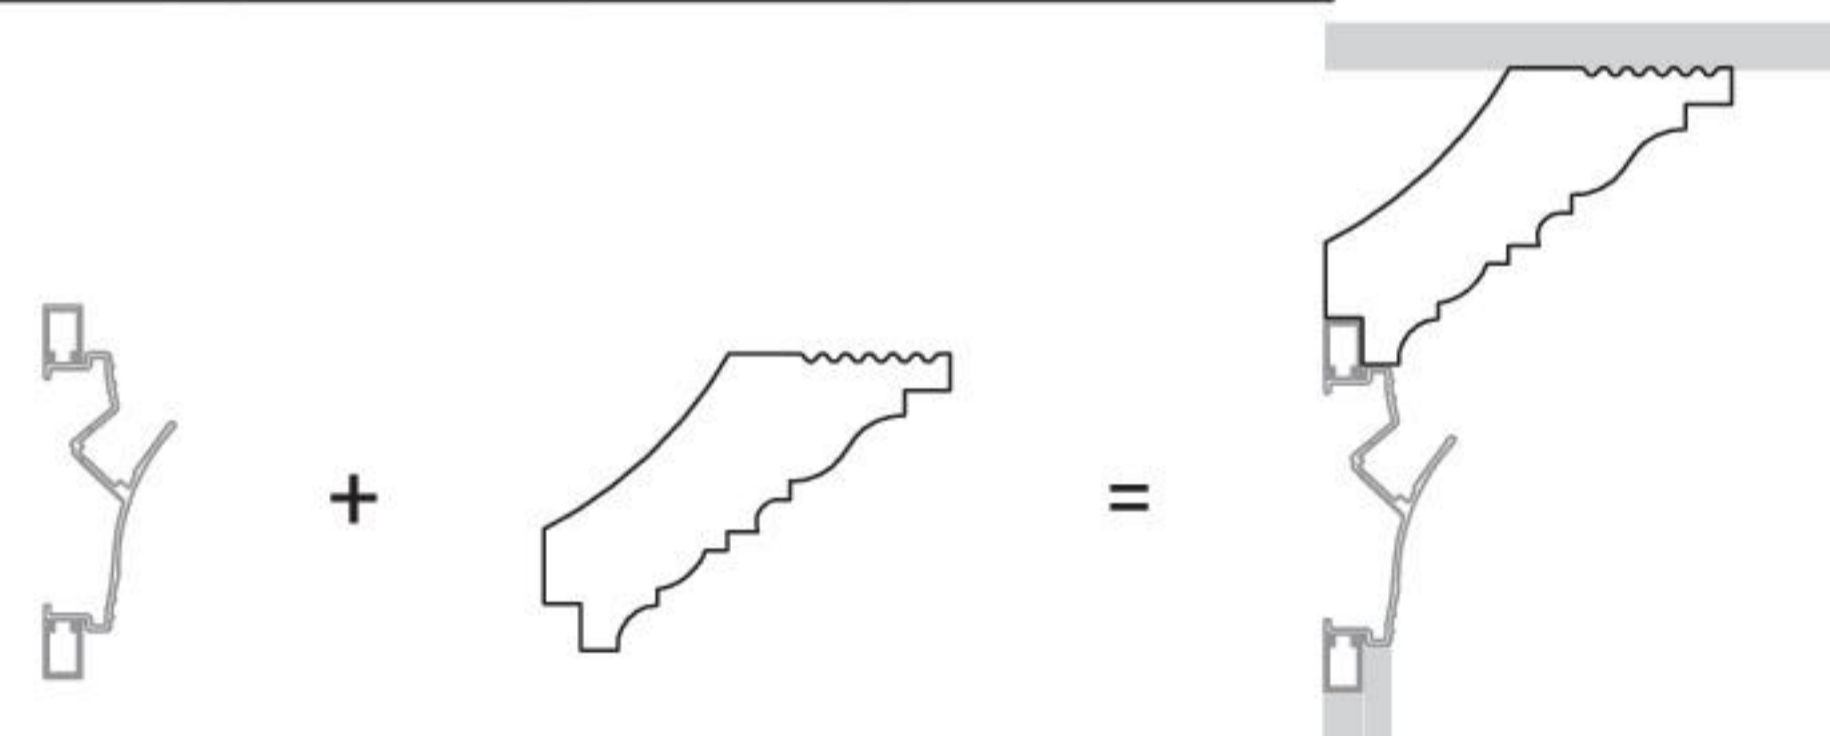

type	L mm	
White	1000	65089

65027

65089

Fylo+ recessed