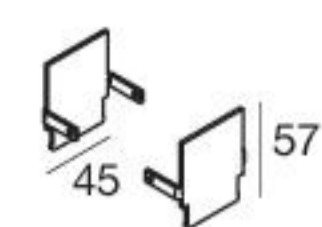

Anod. Al. **63635**

2700 K	2020 lm	M
3000 K	2200 lm	W

General **00**

Accessories

63601
Sealing caps

62180
Joints

60127
Electrical connectors
3 poles

Accessories and composition

63601
Sealing caps

62180
Joints

60127
Electrical connectors
3 poles

Maximum length for single power supply 50 mt