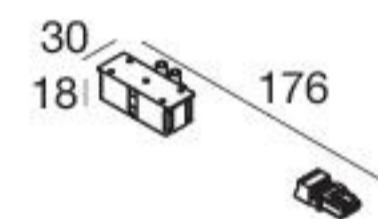

Anod. Al. **63635**

2700 K	2020 lm	M
3000 K	2200 lm	W

General **00**

Accessories

63601
Sealing caps

62180
Joints

60127
Electrical connectors
3 poles

Accessories and composition

63601
Sealing caps

62180
Joints

60127
Electrical connectors
3 poles

Maximum length for single power supply 50 mt