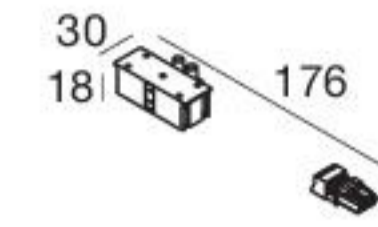

Anod. Al. **63635**

2700 K	2020 lm	M
3000 K	2200 lm	W

General **00**

Accessories

63601
Sealing caps

62180
Joints

60127
Electrical connectors
3 poles

Accessories and composition

63601
Sealing caps

62180
Joints

60127
Electrical connectors
3 poles

Maximum length for single power supply 50 mt