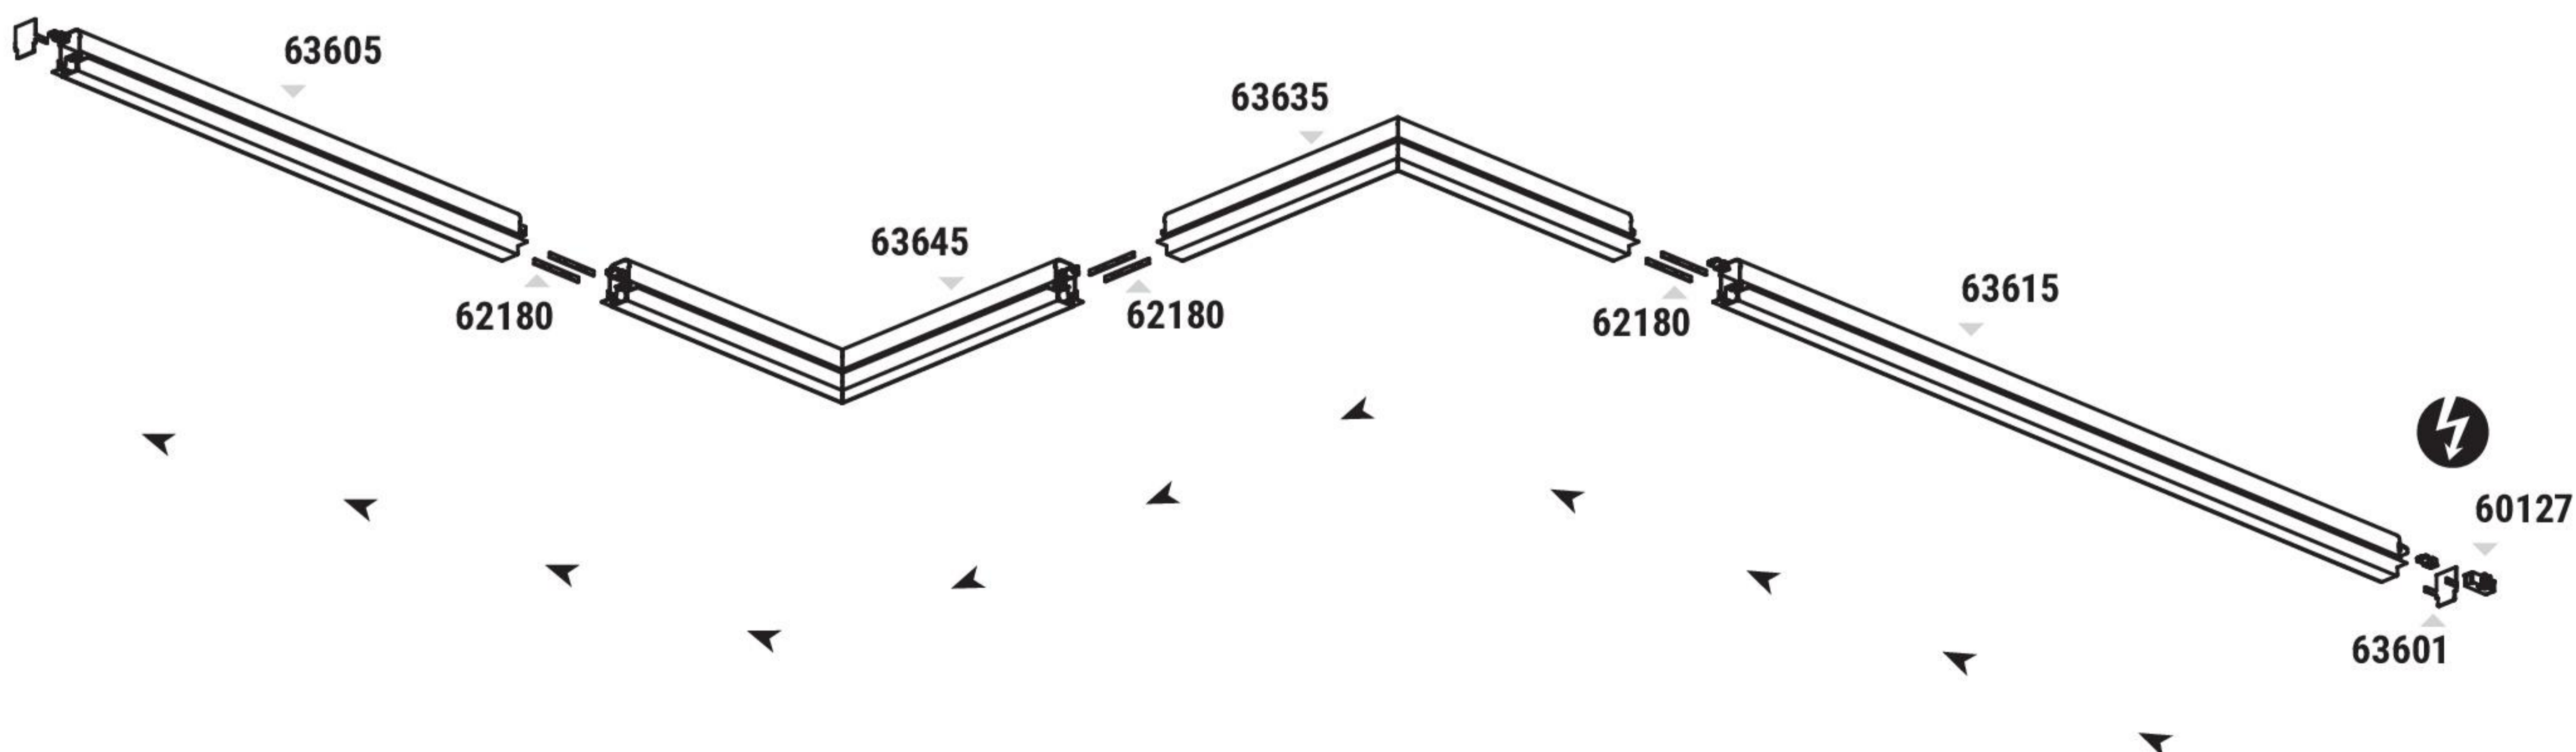

Anod. Al. **63635**

2700 K	2020 lm	M
3000 K	2200 lm	W

General **00**

Accessories

63601
Sealing caps

62180
Joints

60127
Electrical connectors
3 poles

Accessories and composition

63601
Sealing caps

62180
Joints

60127
Electrical connectors
3 poles

Maximum length for single power supply 50 mt