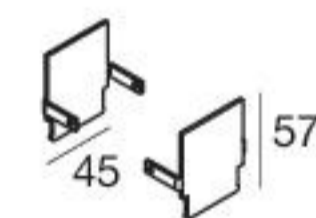

Accessories

63601
Sealing caps