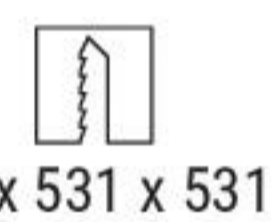

Fylo+ Direct_3 | Recessed linear light | 198-264 V | topLED 29 W 1050 mA

Anod. Al. **63625**

2700 K	4040 lm	M
3000 K	4400 lm	W

General **00**

Accessories

63601
Sealing caps

62180
Joints

60127
Electrical connectors
3 poles

The modules are complete with light source, power supply and opaline profile.

Fylo+ Direct_3 left corner | Recessed linear light | 100-264 V | topLED 14,5 W 500 mA

Anod. Al. **63645**

2700 K	2020 lm	M
3000 K	2200 lm	W