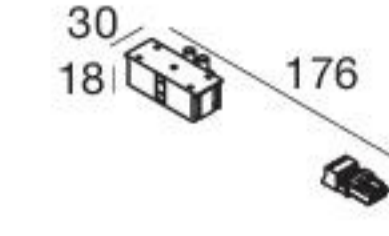

Fylo+ Direct_3 | Recessed linear light | 198-264 V | topLED 29 W 1050 mA

Anod. Al. **63625**

2700 K	4040 lm	M
3000 K	4400 lm	W

General **00**

Accessories

63601
Sealing caps

62180
Joints

60127
Electrical connectors
3 poles

The modules are complete with light source, power supply and opaline profile.

Fylo+ Direct_3 left corner | Recessed linear light | 100-264 V | topLED 14,5 W 500 mA

Anod. Al. **63645**

2700 K	2020 lm	M
3000 K	2200 lm	W