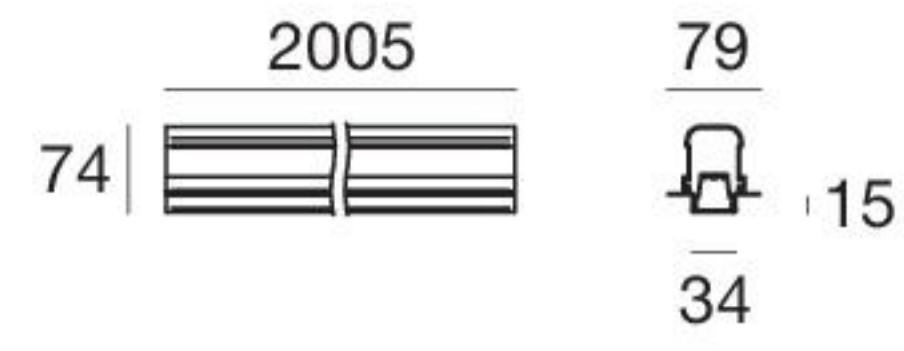

Fylo+ Direct_3 | Recessed linear light | 198-264 V | topLED 29 W 1050 mA

Anod. Al. **63625**

2700 K	4040 lm	M
3000 K	4400 lm	W

General **00**

Accessories

63601
Sealing caps

62180
Joints

60127
Electrical connectors
3 poles

The modules are complete with light source, power supply and opaline profile.

Fylo+ Direct_3 left corner | Recessed linear light | 100-264 V | topLED 14,5 W 500 mA

Anod. Al. **63645**

2700 K	2020 lm	M
3000 K	2200 lm	W