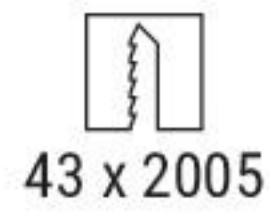

Fylo+ Direct_3 | Recessed linear light | 198-264 V | topLED 29 W 1050 mA

Anod. Al. **63625**

2700 K	4040 lm	M
3000 K	4400 lm	W

General **00**

Accessories

63601
Sealing caps

62180
Joints

60127
Electrical connectors
3 poles

The modules are complete with light source, power supply and opaline profile.

Fylo+ Direct_3 left corner | Recessed linear light | 100-264 V | topLED 14,5 W 500 mA

Anod. Al. **63645**

2700 K	2020 lm	M
3000 K	2200 lm	W