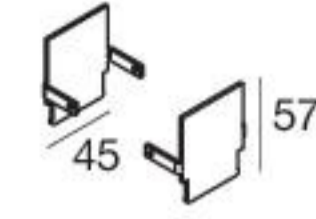

Fylo+ Direct_3 | Recessed linear light | 198-264 V | topLED 29 W 1050 mA

Anod. Al. **63625**

2700 K	4040 lm	M
3000 K	4400 lm	W

General **00**

Accessories

63601
Sealing caps

62180
Joints

60127
Electrical connectors
3 poles

The modules are complete with light source, power supply and opaline profile.

Fylo+ Direct_3 left corner | Recessed linear light | 100-264 V | topLED 14,5 W 500 mA

Anod. Al. **63645**

2700 K	2020 lm	M
3000 K	2200 lm	W