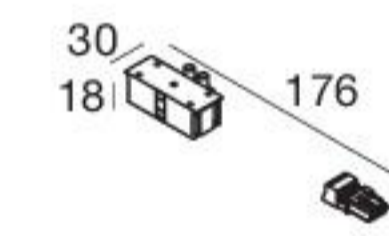

Fylo+ Direct_3 | Recessed linear light | 198-264 V | topLED 29 W 1050 mA

Anod. Al. **63625**

2700 K	4040 lm	M
3000 K	4400 lm	W

General **00**

Accessories

63601
Sealing caps

62180
Joints

60127
Electrical connectors
3 poles

The modules are complete with light source, power supply and opaline profile.

Fylo+ Direct_3 left corner | Recessed linear light | 100-264 V | topLED 14,5 W 500 mA

Anod. Al. **63645**

2700 K	2020 lm	M
3000 K	2200 lm	W

General **00**

Accessories

63601
Sealing caps

62180
Joints

60127
Electrical connectors
3 poles

The modules are complete with light source, power supply and opaline profile.