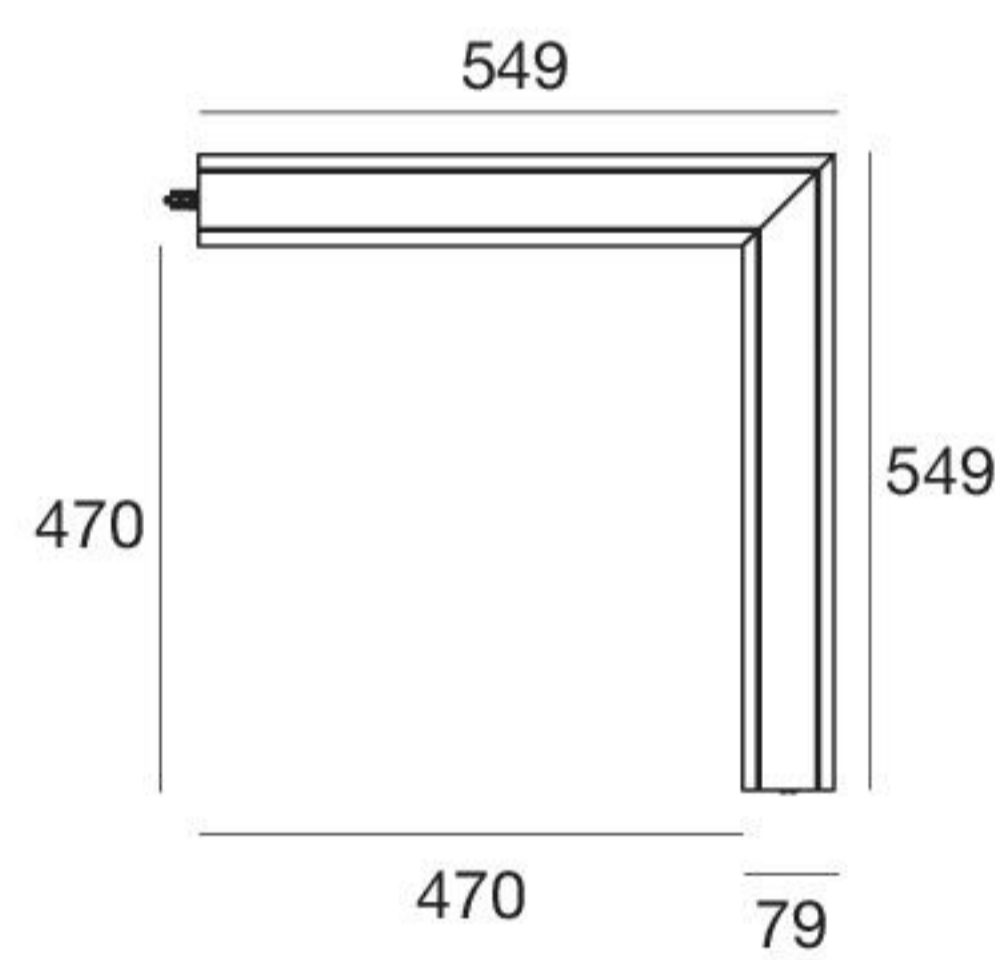

Accessories

63601
Sealing caps

62180
Joints

60127
Electrical connectors
3 poles

The modules are complete with light source, power supply and opaline profile.