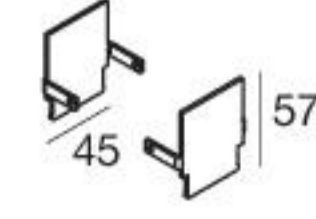

Fylo+ Direct\_3 | Recessed linear light | 100-264 V | topLED 14,5 W 500 mA

 43 x 1005

Anod. Al. **63605**

2700 K	2020 lm	<b>M</b>
3000 K	2200 lm	<b>W</b>

General **00**

Accessories

**63601**  
Sealing caps

**62180**  
Joints

**60127**  
Electrical connectors  
3 poles

The modules are complete with light source, power supply and opaline profile.

Fylo+ Direct\_3 | Recessed linear light | 198-264 V | topLED 21,5 W 700 mA

 43 x 1505