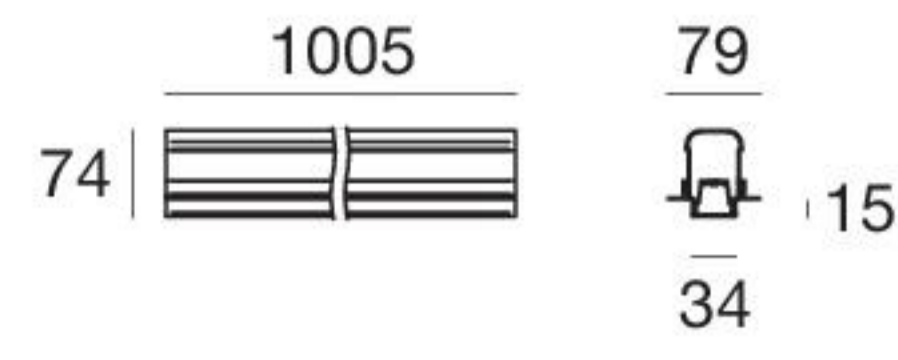

Fylo+ Direct\_3 | Recessed linear light | 100-264 V | topLED 14,5 W 500 mA

 43 x 1005

Anod. Al. **63605**

2700 K	2020 lm	<b>M</b>
3000 K	2200 lm	<b>W</b>

General **00**

Accessories

**63601**  
Sealing caps

**62180**  
Joints

**60127**  
Electrical connectors  
3 poles

The modules are complete with light source, power supply and opaline profile.

Fylo+ Direct\_3 | Recessed linear light | 198-264 V | topLED 21,5 W 700 mA

 43 x 1505