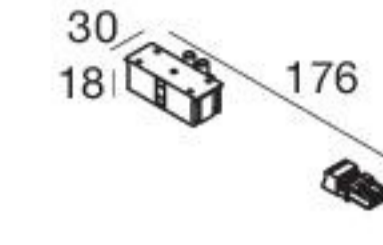

Fylo+ Direct\_3 | Recessed linear light | 100-264 V | topLED 14,5 W 500 mA

 43 x 1005

Anod. Al. **63605**

2700 K	2020 lm	<b>M</b>
3000 K	2200 lm	<b>W</b>

General **00**

Accessories

**63601**  
Sealing caps

**62180**  
Joints

**60127**  
Electrical connectors  
3 poles

The modules are complete with light source, power supply and opaline profile.

Fylo+ Direct\_3 | Recessed linear light | 198-264 V | topLED 21,5 W 700 mA

 43 x 1505