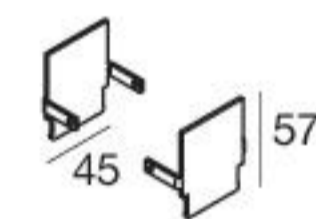

Accessories

63601
Sealing caps