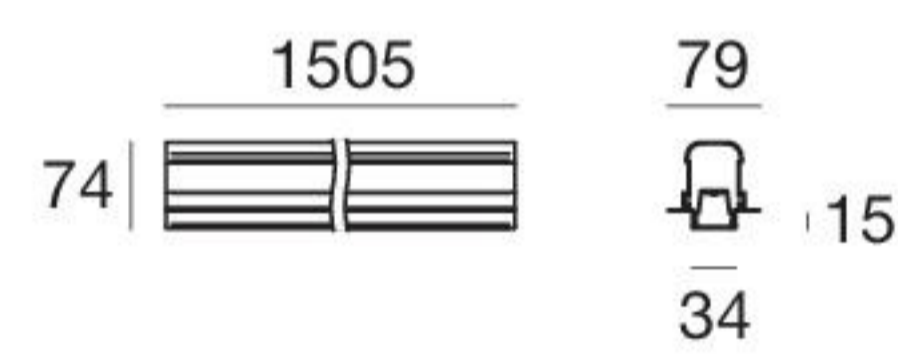

Accessories

63601
Sealing caps

62180
Joints

60127
Electrical connectors
3 poles

The modules are complete with light source, power supply and opaline profile.