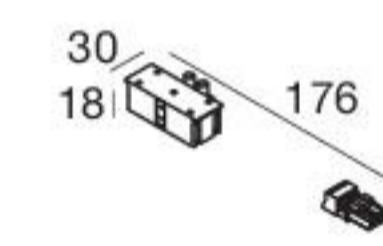

Fylo+ Direct\_3 | Recessed linear light | 100-264 V | topLED 14,5 W 500 mA

 43 x 1005

Anod. Al. **63605**

2700 K	2020 lm	<b>M</b>
3000 K	2200 lm	<b>W</b>

General **00**

Accessories

**63601**  
Sealing caps

**62180**  
Joints

**60127**  
Electrical connectors  
3 poles

The modules are complete with light source, power supply and opaline profile.

Fylo+ Direct\_3 | Recessed linear light | 198-264 V | topLED 21,5 W 700 mA

 43 x 1505

Anod. Al. **63615**

2700 K	3030 lm	<b>M</b>
3000 K	3300 lm	<b>W</b>

General **00**

Accessories

**63601**  
Sealing caps

**62180**  
Joints

**60127**  
Electrical connectors  
3 poles

The modules are complete with light source, power supply and opaline profile.